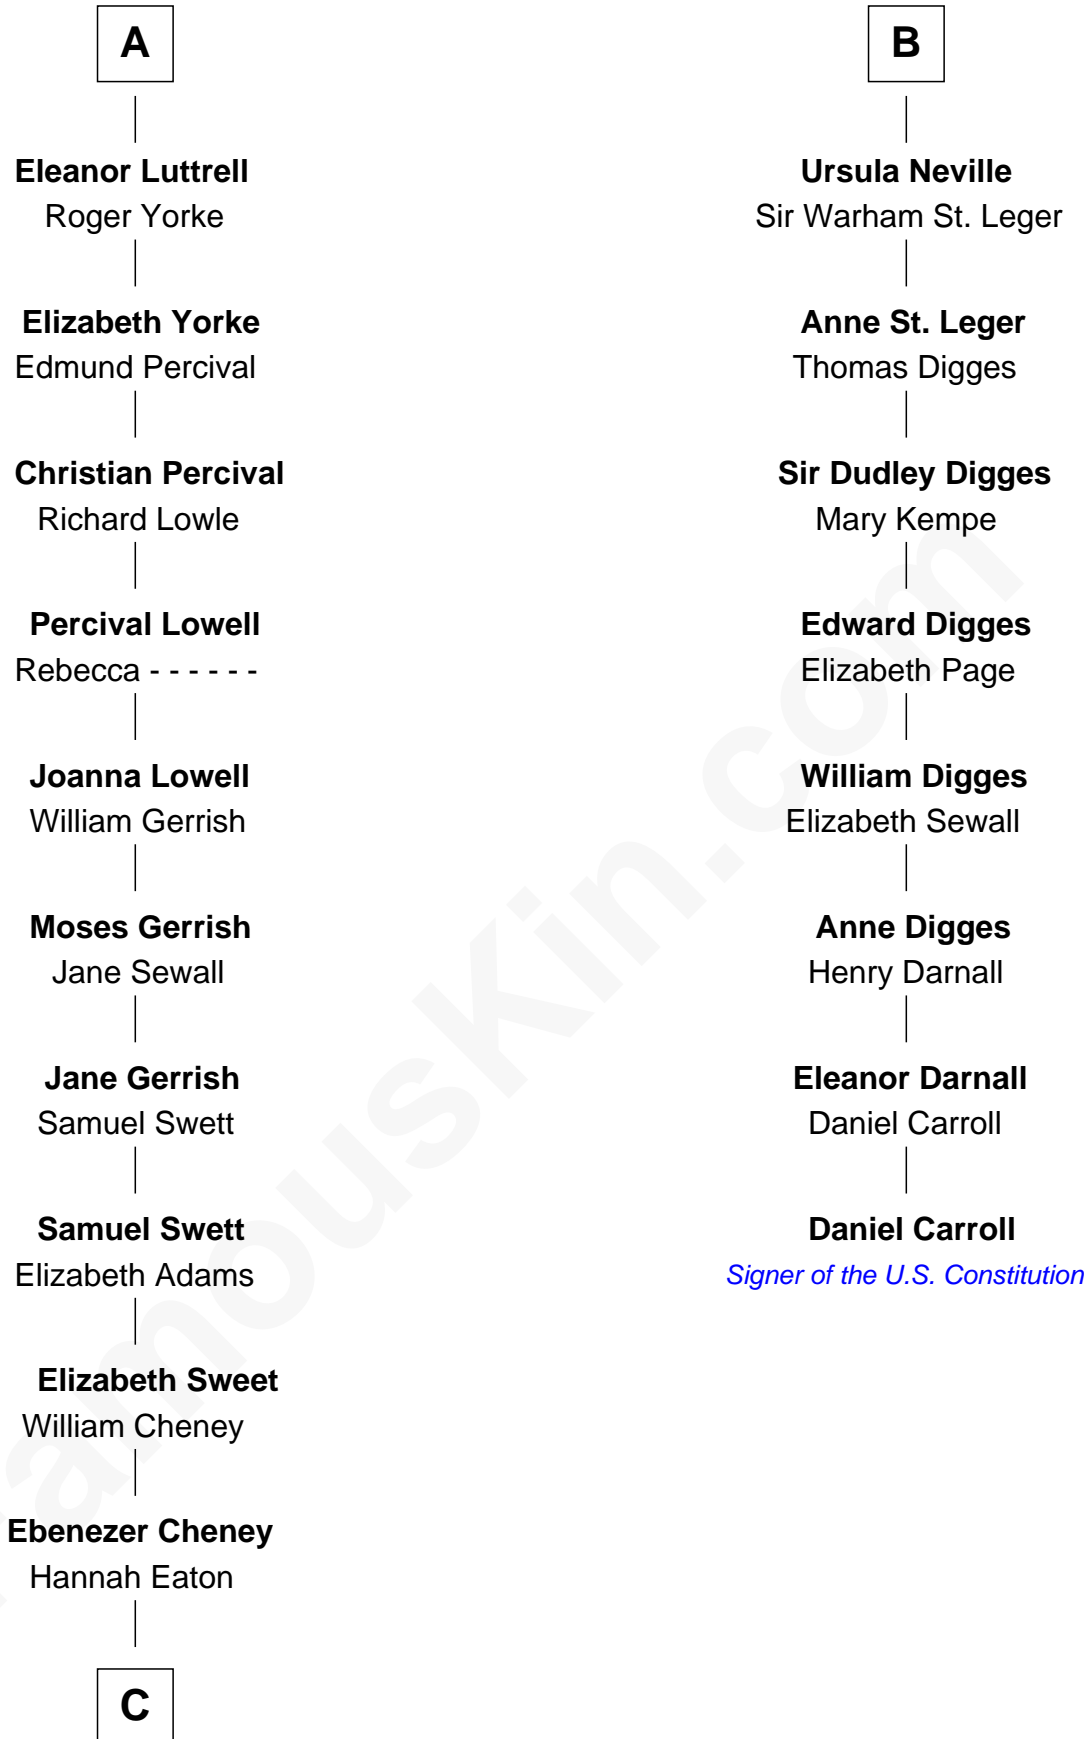

FamousKin.com Relationship Chart of

Dick Cheney

46th U.S. Vice-President

14th cousin 7 times removed of

Daniel Carroll

Signer of the U.S. Constitution

C

—
Elias Eaton Cheney

Lucy Fletcher

—
Samuel Fletcher Cheney

Ella A. Phillips

—
Thomas Herbert Cheney

Margaret E. Tyler

—
Richard Herbert Cheney

Marge Lorraine Dickey

—
Dick Cheney

46th U.S. Vice-President