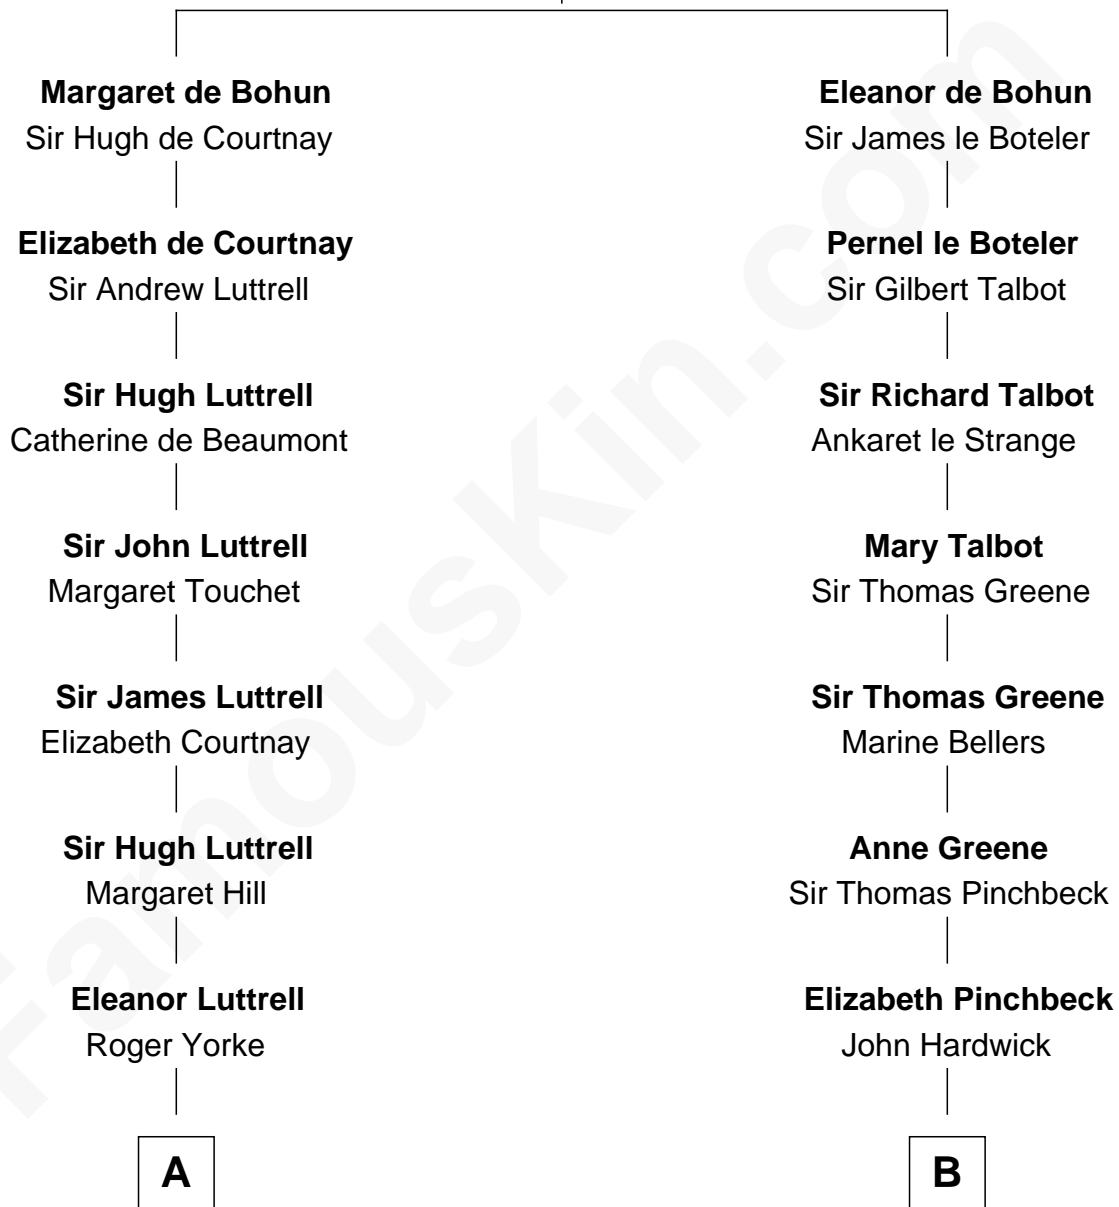

FamousKin.com Relationship Chart of

Dick Cheney

46th U.S. Vice-President

15th cousin 5 times removed of

Daniel Carroll

Signer of the U.S. Constitution

Humphrey de Bohun
Elizabeth Plantagenet

C

—
Samuel Fletcher Cheney

Ella A. Phillips

—
Thomas Herbert Cheney

Margaret E. Tyler

—
Richard Herbert Cheney

Marge Lorraine Dickey

—
Dick Cheney

46th U.S. Vice-President