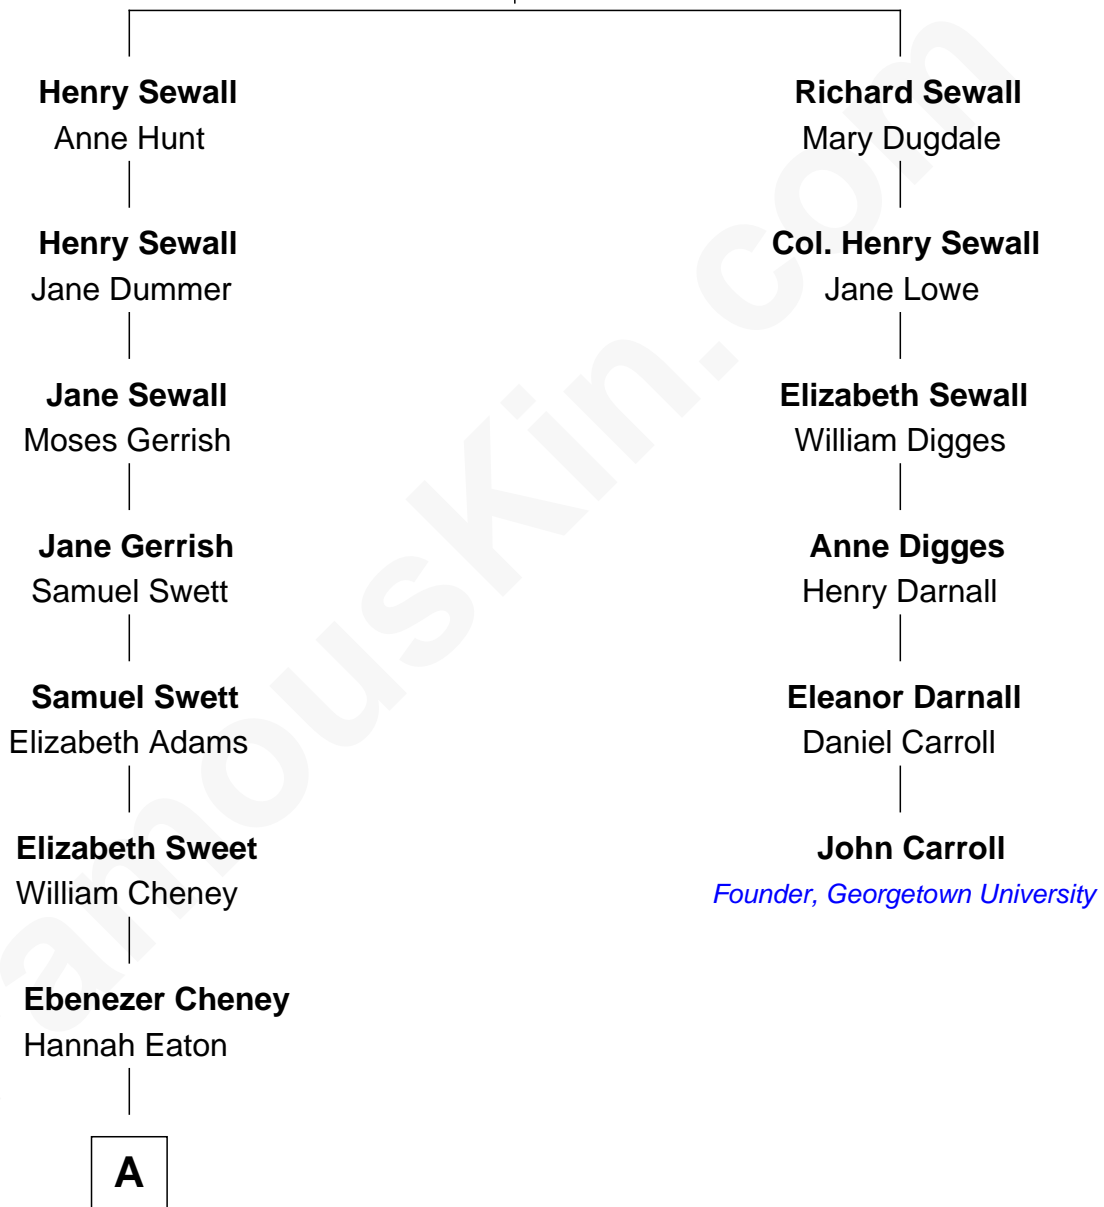

# FamousKin.com Relationship Chart of

**Dick Cheney**

*46th U.S. Vice-President*

5th cousin 6 times removed of

**John Carroll**

*Founder of Georgetown University*

**Henry Sewall**  
Margaret Gresbrook

**A**

—  
**Elias Eaton Cheney**

Lucy Fletcher

—  
**Samuel Fletcher Cheney**

Ella A. Phillips

—  
**Thomas Herbert Cheney**

Margaret E. Tyler

—  
**Richard Herbert Cheney**

Marge Lorraine Dickey

—  
**Dick Cheney**

*46th U.S. Vice-President*