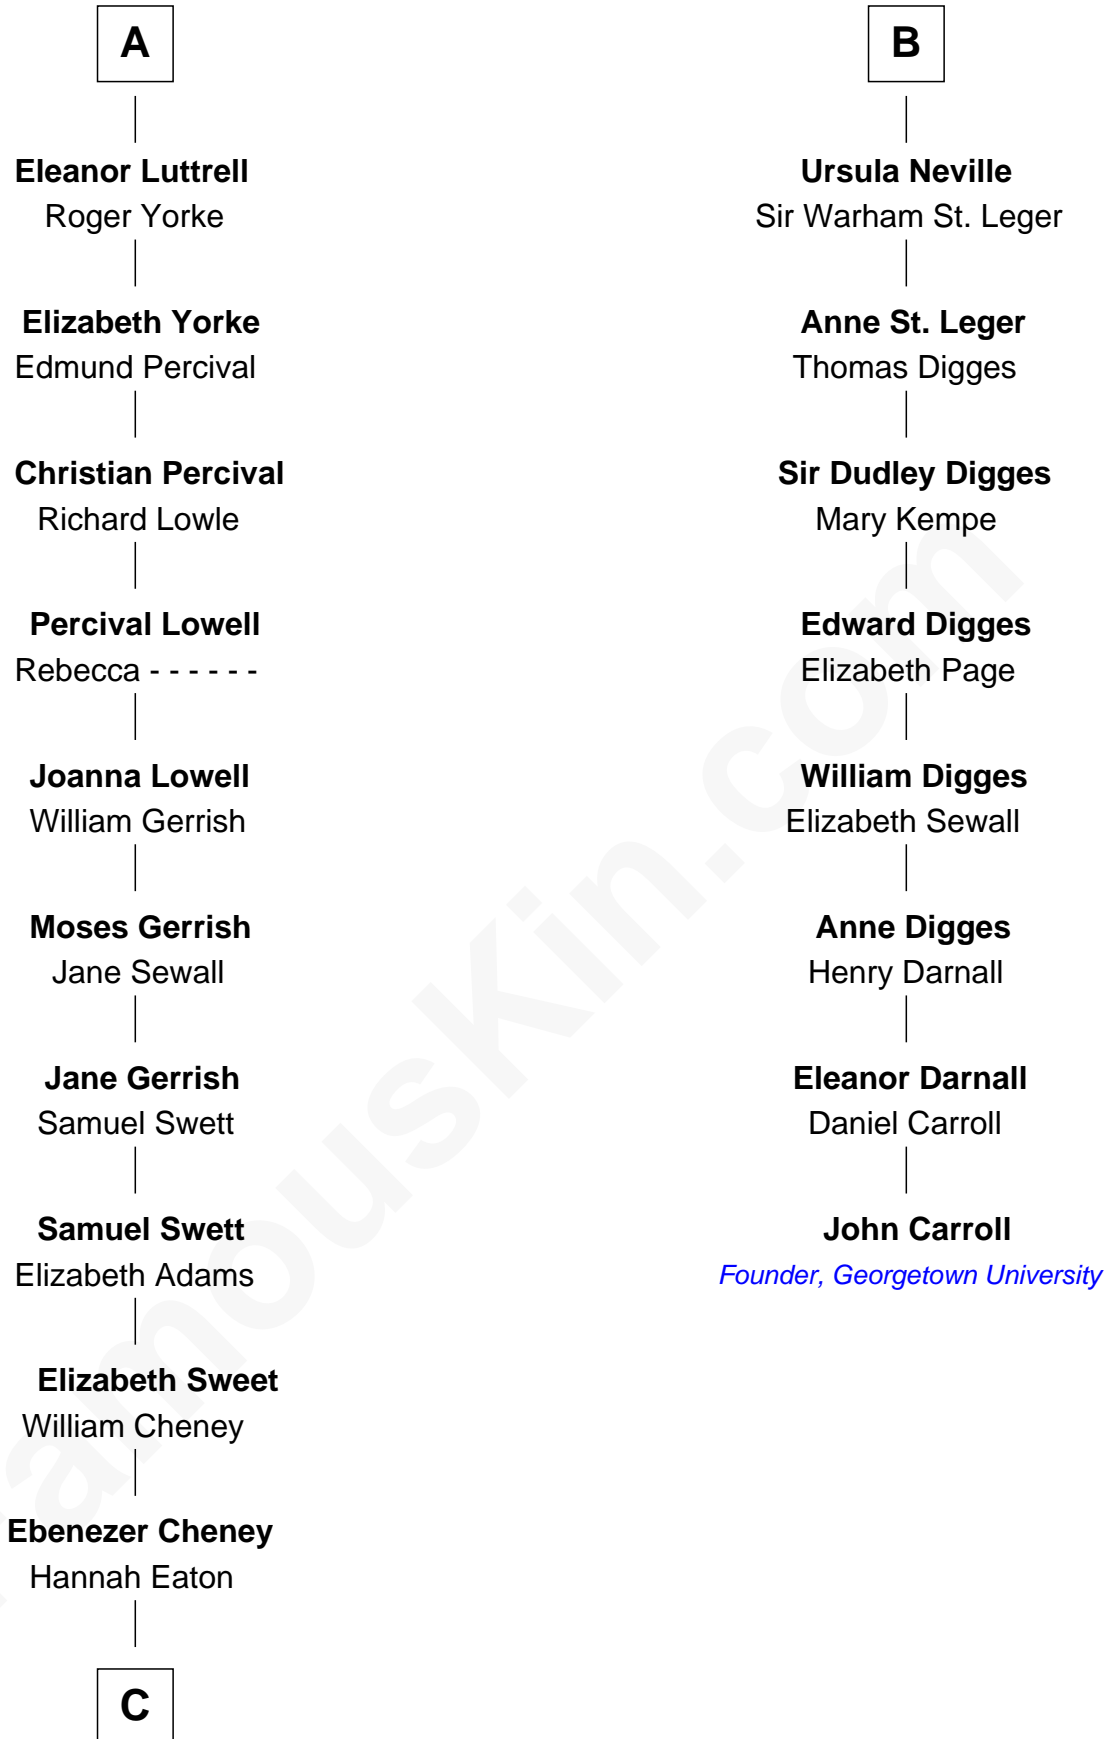

FamousKin.com Relationship Chart of

Dick Cheney

46th U.S. Vice-President

14th cousin 7 times removed of

John Carroll

Founder of Georgetown University

C

—
Elias Eaton Cheney

Lucy Fletcher

—
Samuel Fletcher Cheney

Ella A. Phillips

—
Thomas Herbert Cheney

Margaret E. Tyler

—
Richard Herbert Cheney

Marge Lorraine Dickey

—
Dick Cheney

46th U.S. Vice-President

FamousKin.com