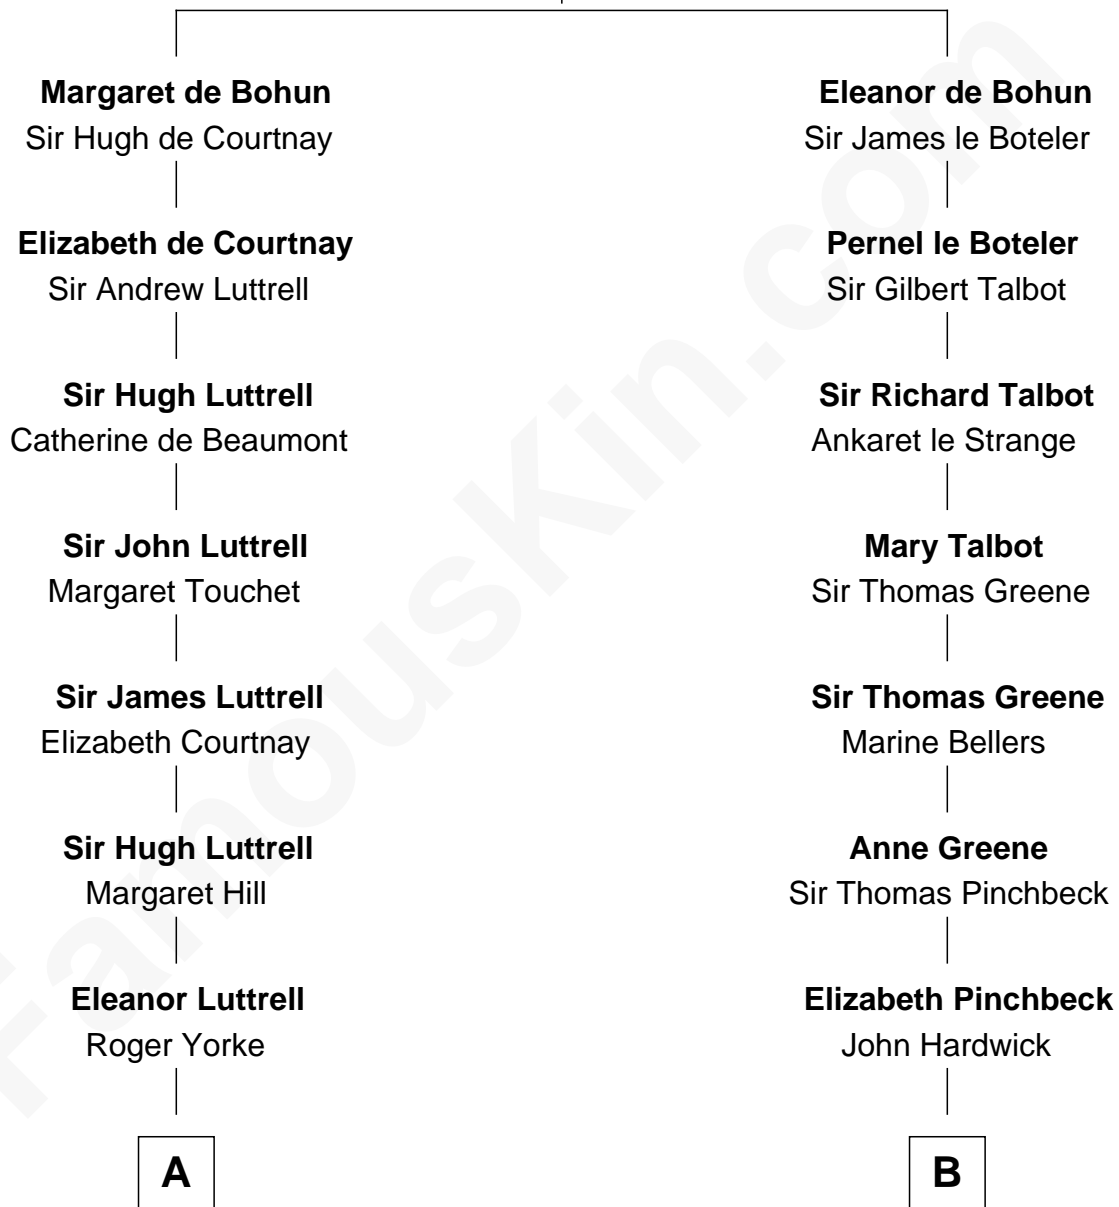

# FamousKin.com Relationship Chart of

**Dick Cheney**

*46th U.S. Vice-President*

15th cousin 5 times removed of

**John Carroll**

*Founder of Georgetown University*

**Humphrey de Bohun**

Elizabeth Plantagenet

**C**

—  
**Samuel Fletcher Cheney**

Ella A. Phillips

—  
**Thomas Herbert Cheney**

Margaret E. Tyler

—  
**Richard Herbert Cheney**

Marge Lorraine Dickey

—  
**Dick Cheney**

*46th U.S. Vice-President*

FamousKin.com