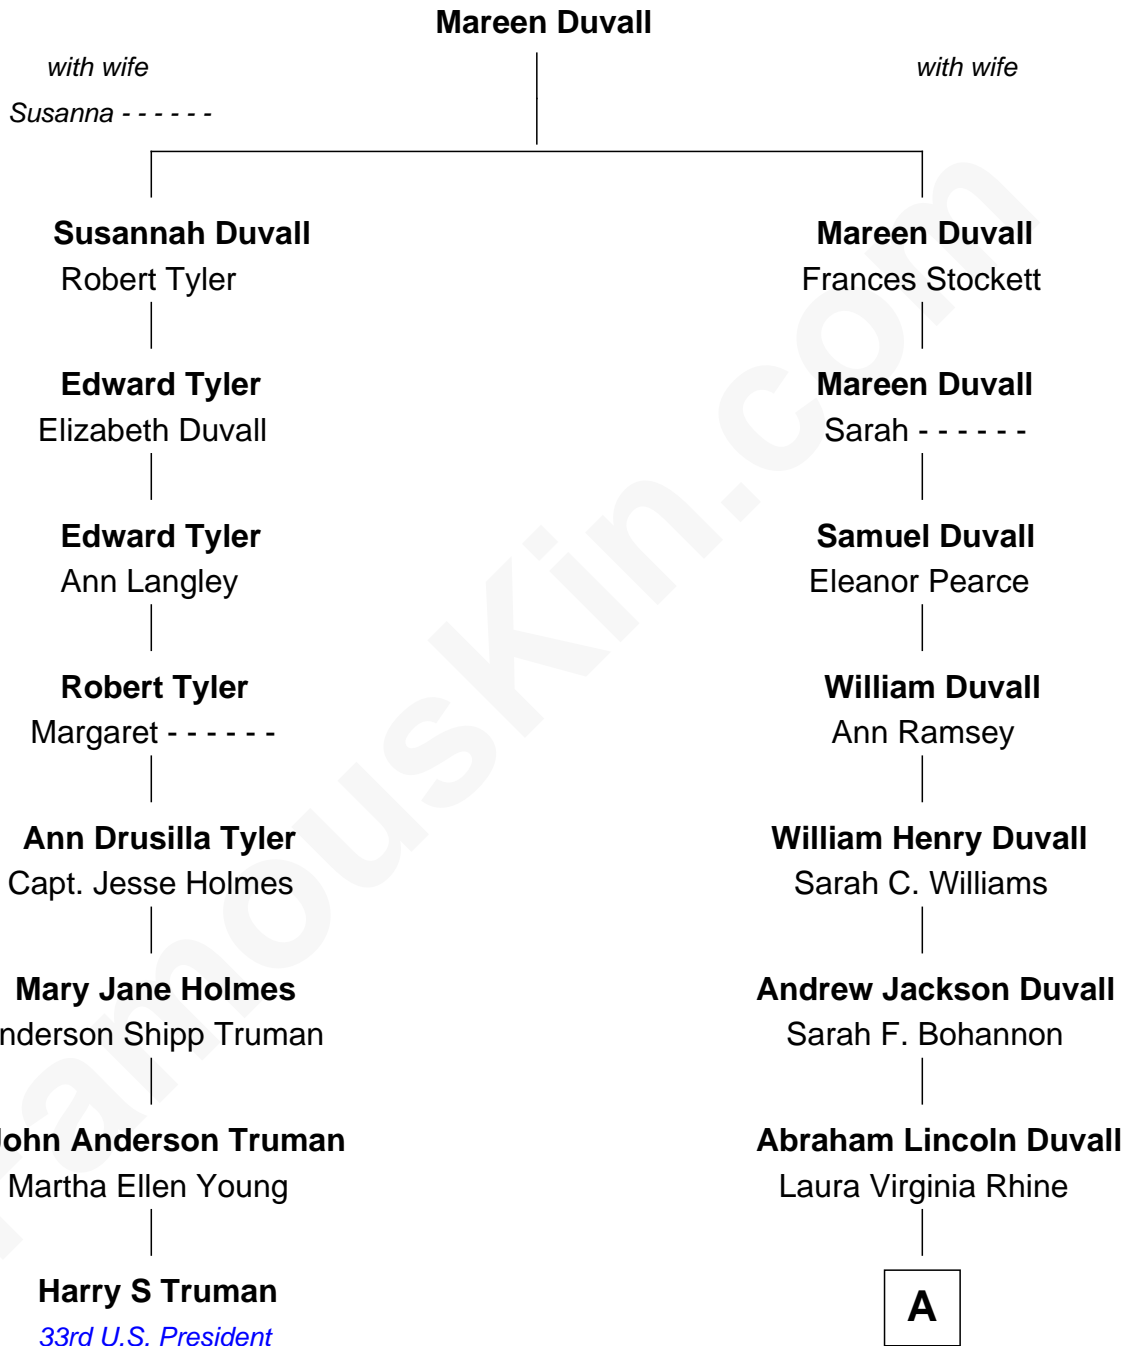

FamousKin.com Relationship Chart of

Harry S Truman
33rd U.S. President

7th cousin 1 time removed of

Robert Duvall
Movie Actor

A

R. Adm. William Howard Duvall

Mildred Virginia Hart

Robert Duvall

Movie Actor

FamousKin.com