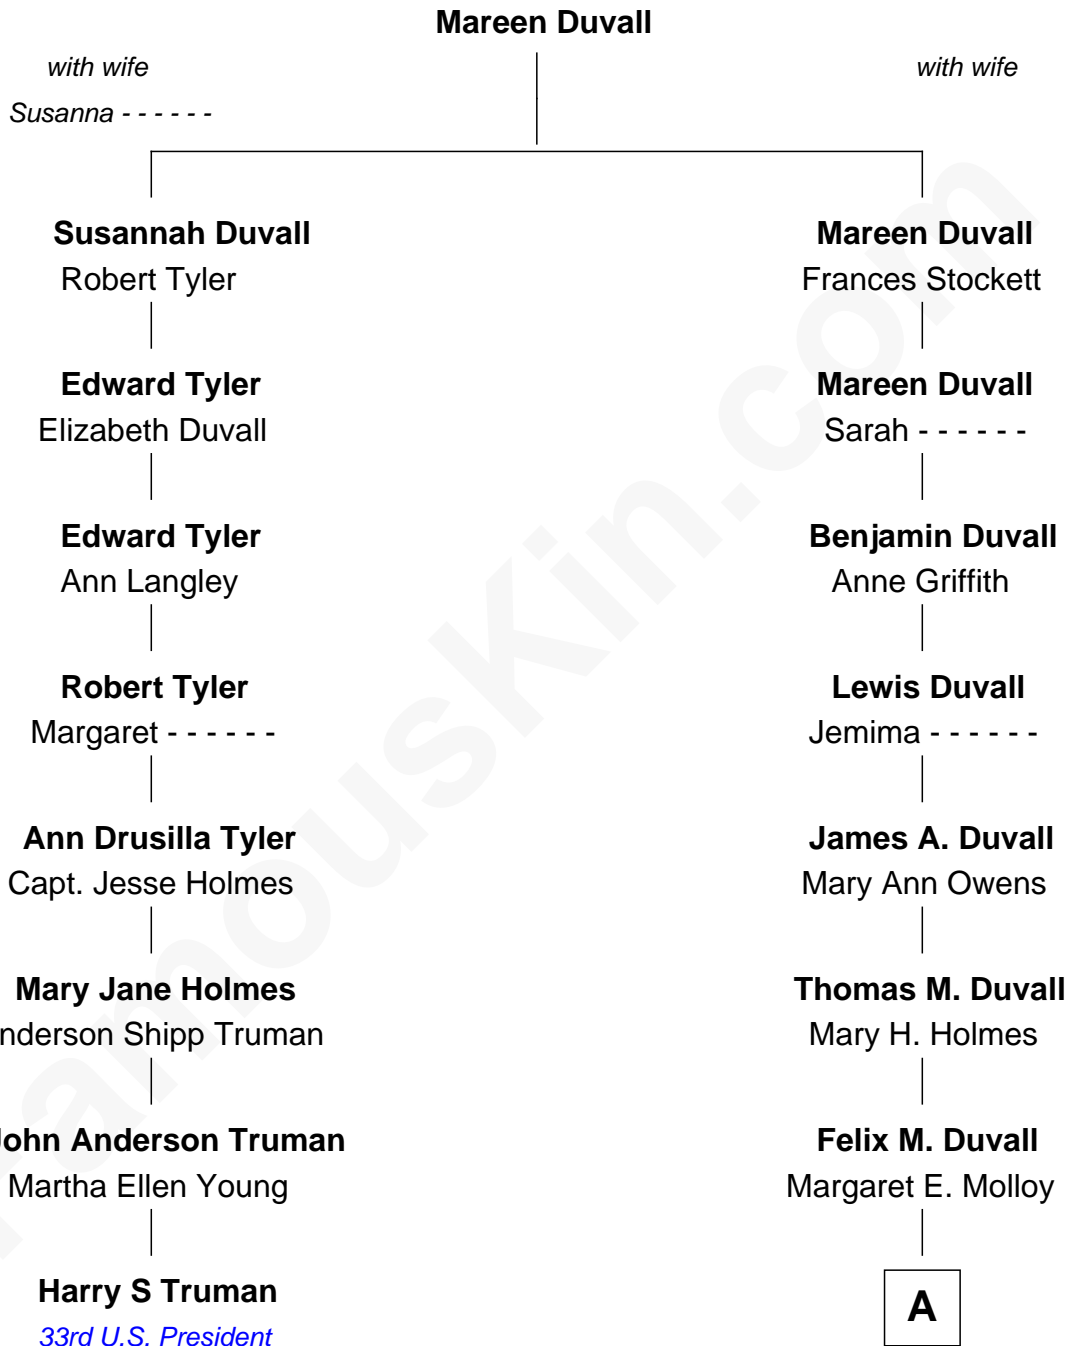

FamousKin.com
Relationship Chart of
Harry S Truman
33rd U.S. President

7th cousin 3 times removed of

John Dye

TV and Movie Actor - "Touched by an Angel"

A

Robert Louis Duvall

Edith Clara Tippet

John Louis Duvall