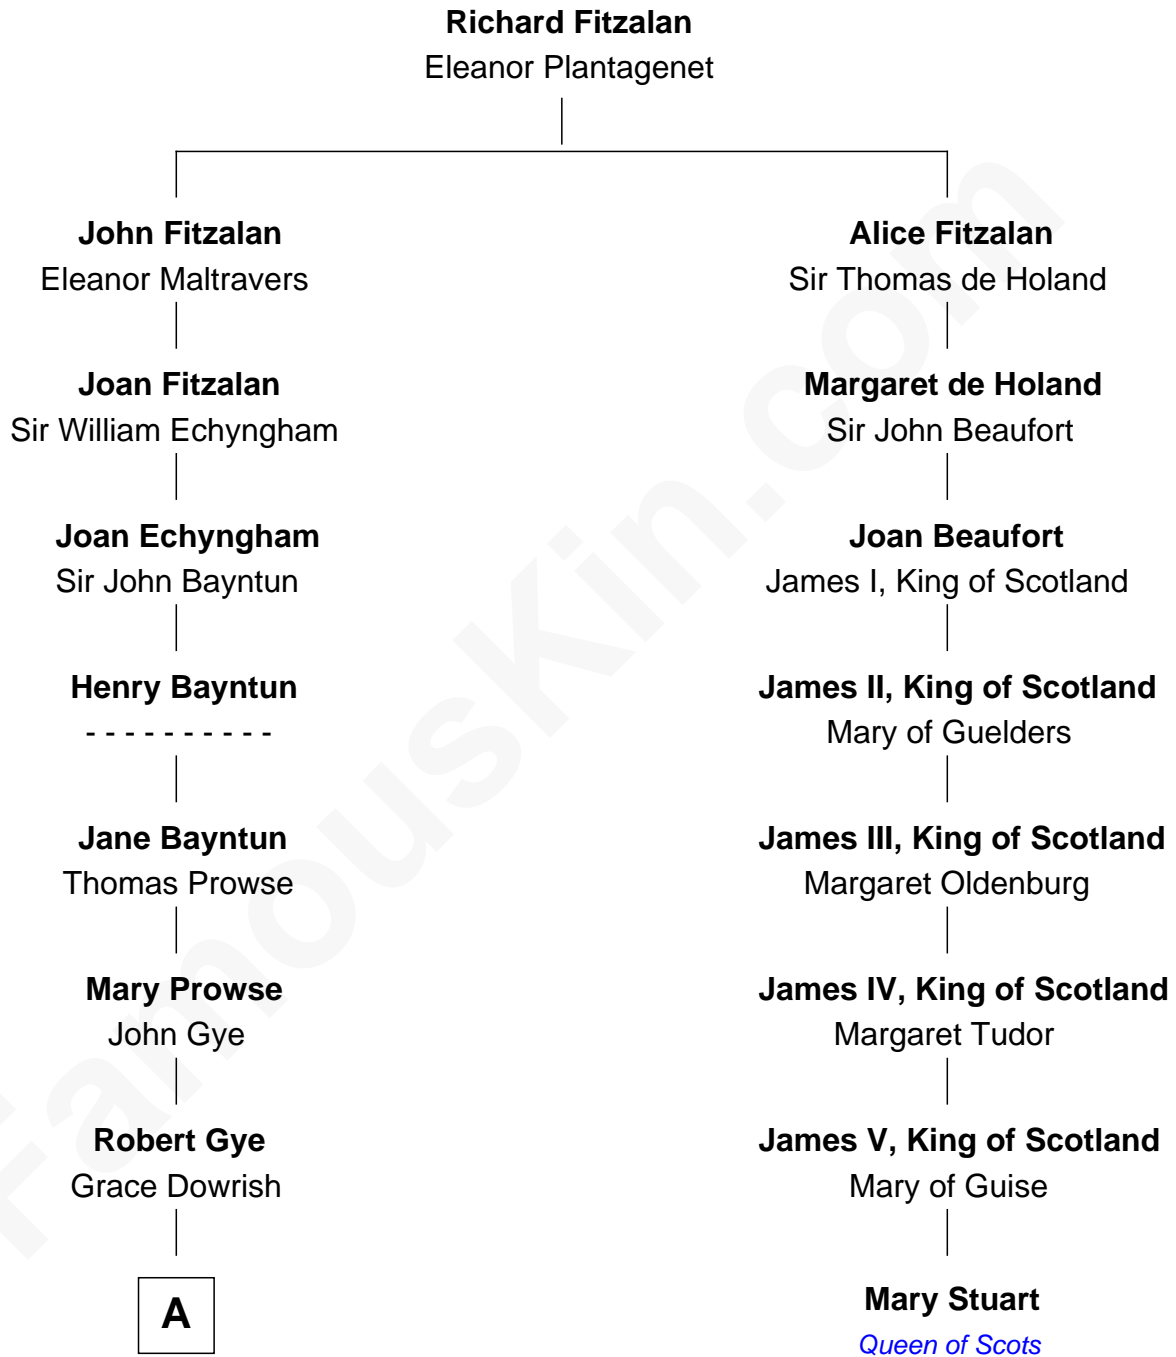

# FamousKin.com Relationship Chart of

**Michael Strahan**

*NFL Player and TV Personality*

7th cousin 13 times removed of

**Mary Stuart**

*Queen of Scots*

**B**

—  
**Creola Mead**  
Jado D. Traylor

—  
**James Curtis Traylor**  
Caroline McCarter

—  
**Louise Traylor**  
Gene Willie Strahan

—  
**Michael Strahan**  
*NFL Player and TV Personality*

FamousKin.com