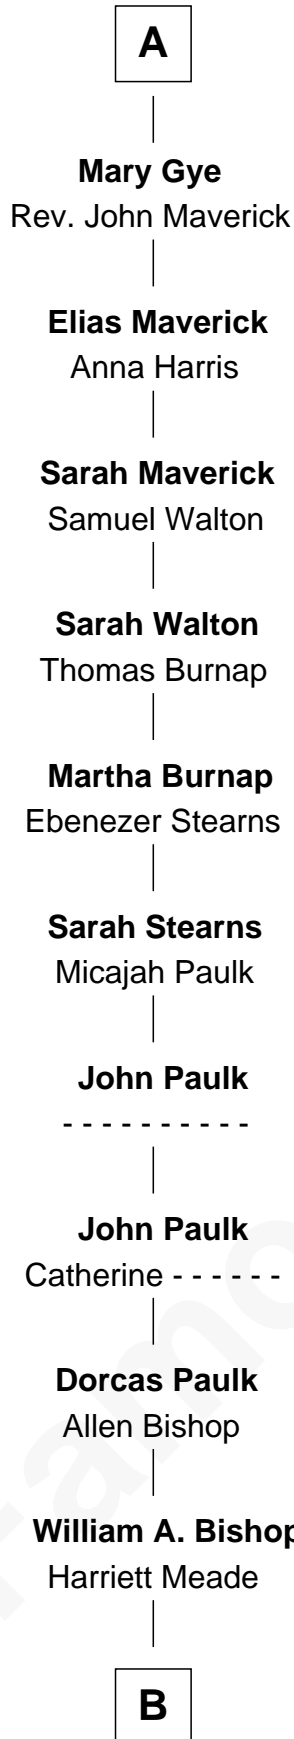

# FamousKin.com Relationship Chart of

**Michael Strahan**

*NFL Player and TV Personality*

7th cousin 13 times removed of

**Mary Stuart**

*Queen of Scots*

**B**

—  
**Creola Mead**  
Jado D. Traylor

—  
**James Curtis Traylor**  
Caroline McCarter

—  
**Louise Traylor**  
Gene Willie Strahan

—  
**Michael Strahan**  
*NFL Player and TV Personality*

FamousKin.com