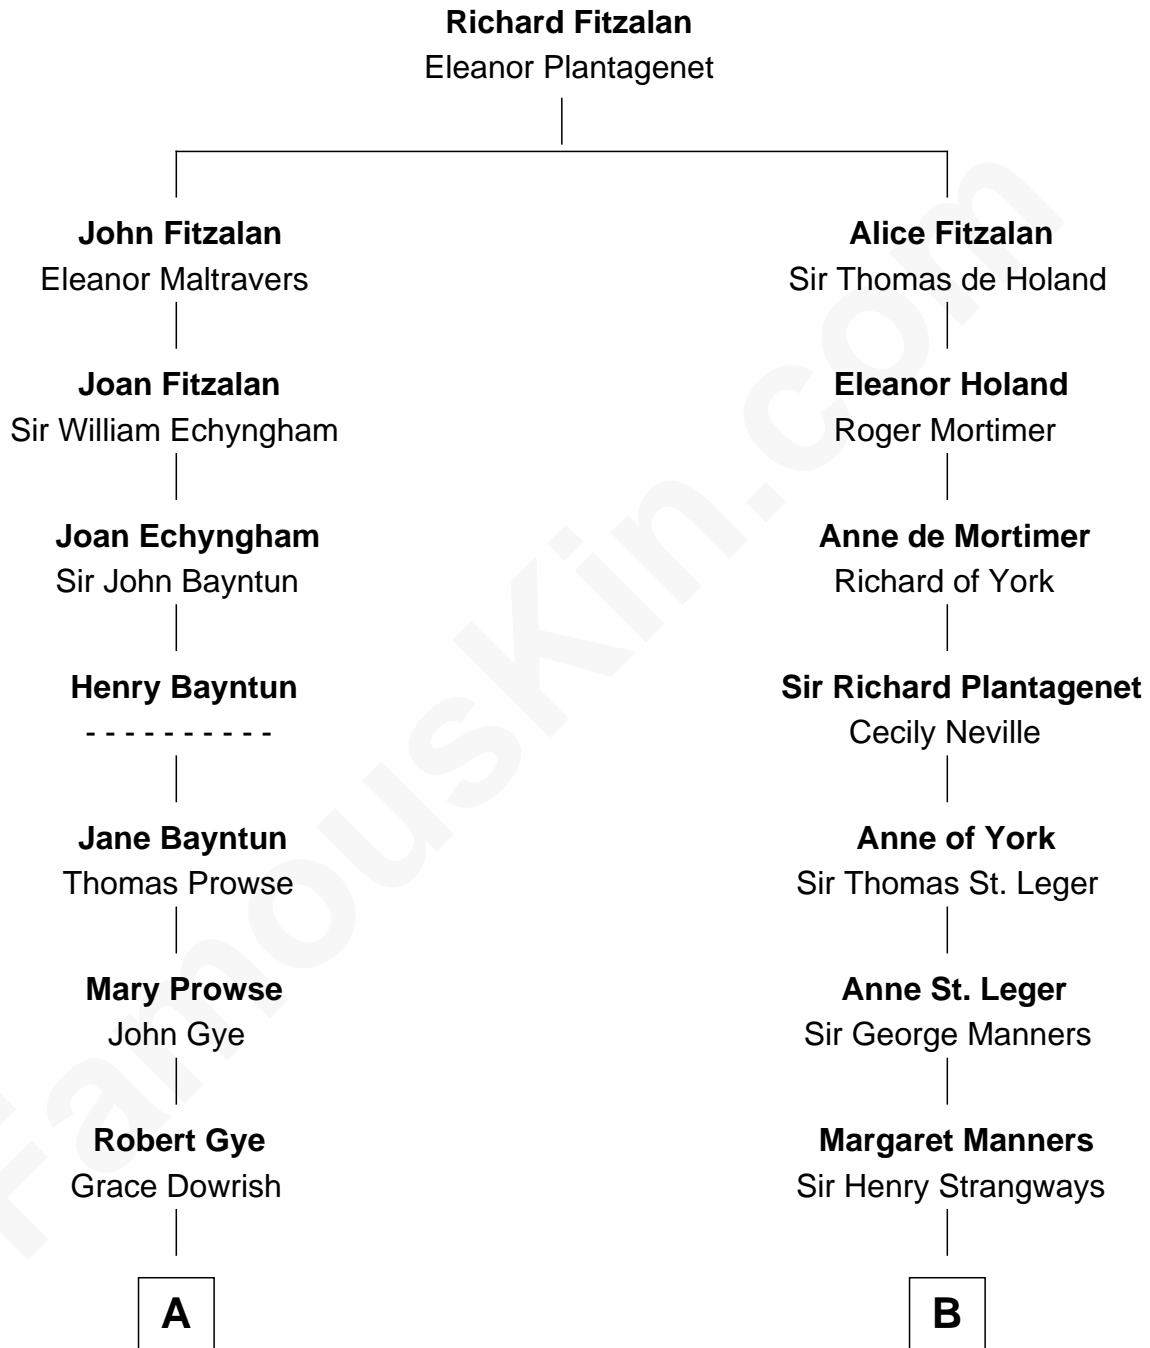

# FamousKin.com Relationship Chart of

**Michael Strahan**

*NFL Player and TV Personality*

15th cousin 5 times removed of

**James C. Jones**

*10th Governor of Tennessee*

**C**

—  
**Creola Mead**  
Jado D. Traylor

—  
**James Curtis Traylor**  
Caroline McCarter

—  
**Louise Traylor**  
Gene Willie Strahan

—  
**Michael Strahan**  
*NFL Player and TV Personality*

FamousKin.com