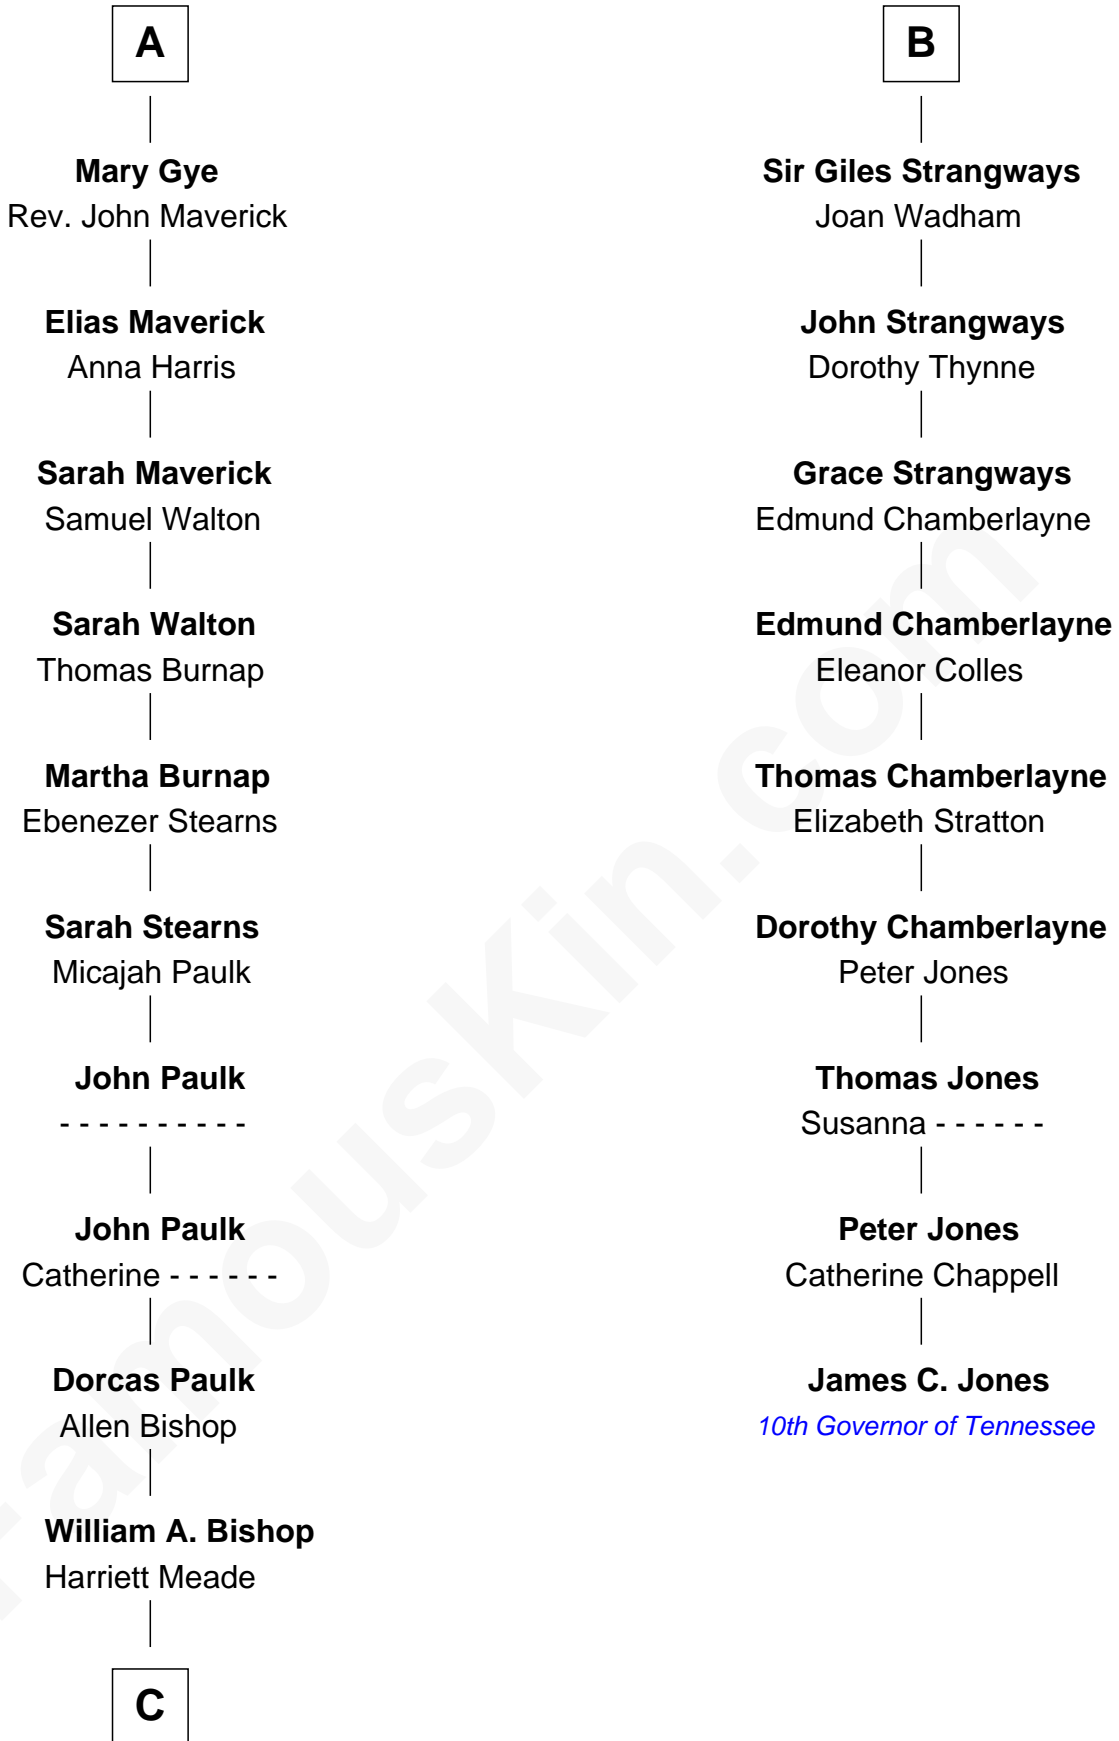

# FamousKin.com Relationship Chart of

**Michael Strahan**

*NFL Player and TV Personality*

15th cousin 5 times removed of

**James C. Jones**

*10th Governor of Tennessee*

**C**

—  
**Creola Mead**  
Jado D. Traylor

—  
**James Curtis Traylor**  
Caroline McCarter

—  
**Louise Traylor**  
Gene Willie Strahan

—  
**Michael Strahan**  
*NFL Player and TV Personality*

FamousKin.com