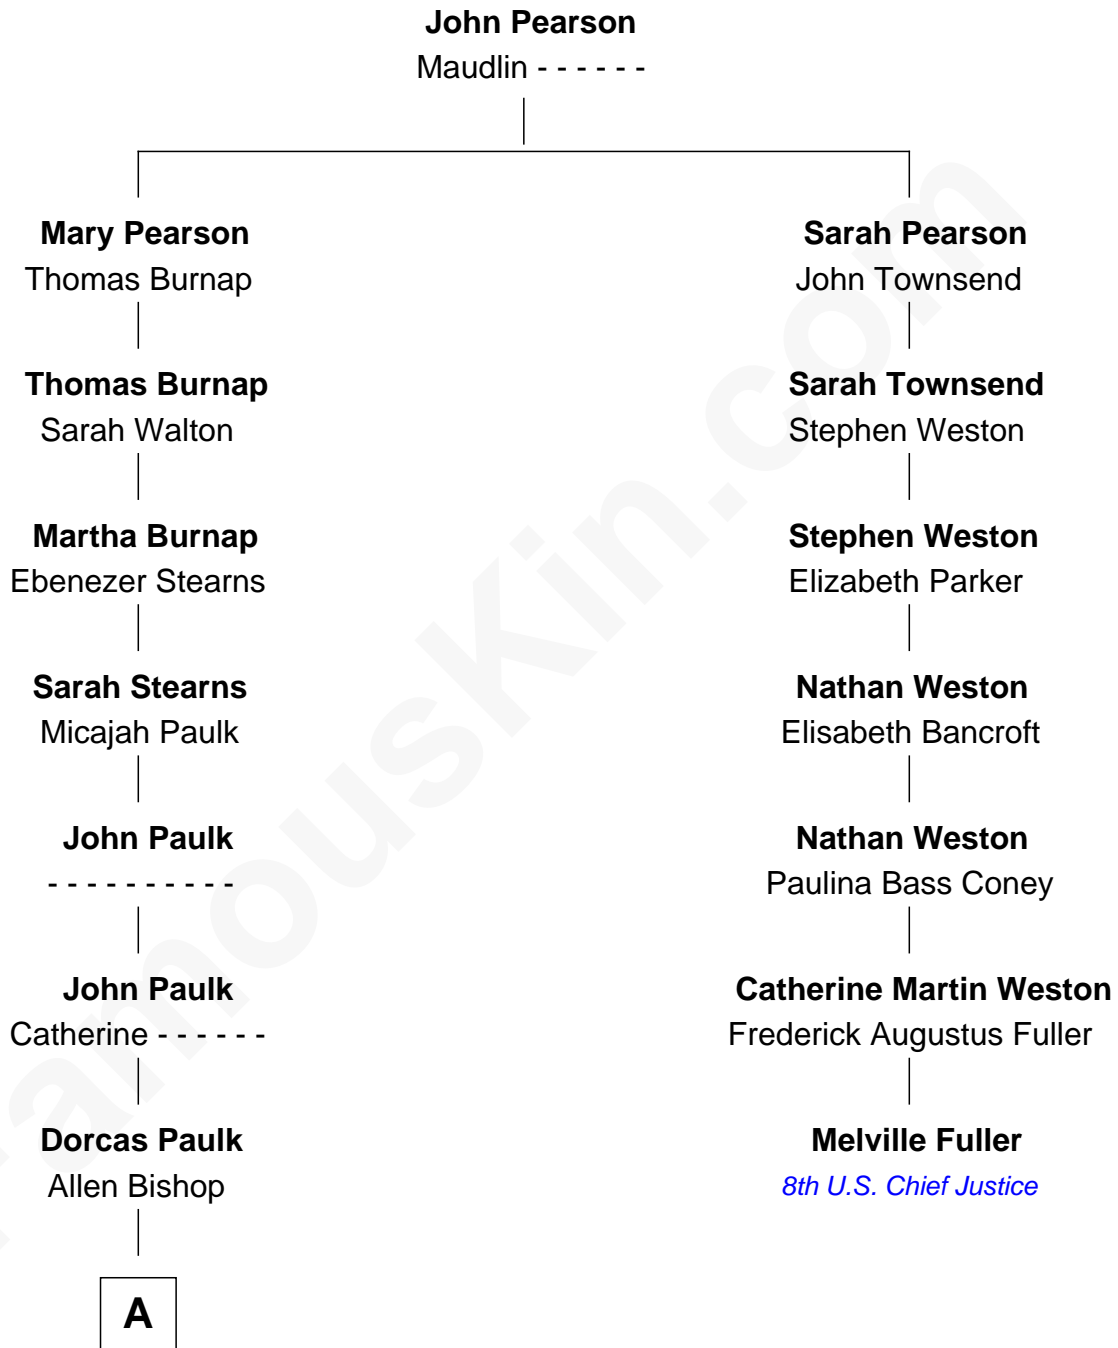

FamousKin.com Relationship Chart of

Michael Strahan

NFL Player and TV Personality

6th cousin 5 times removed of

Melville Fuller

8th Chief Justice of the U.S. Supreme Court

A

—
William A. Bishop

Harriett Meade

—
Creola Mead

Jado D. Traylor

—
James Curtis Traylor

Caroline McCarter

—
Louise Traylor

Gene Willie Strahan

—
Michael Strahan