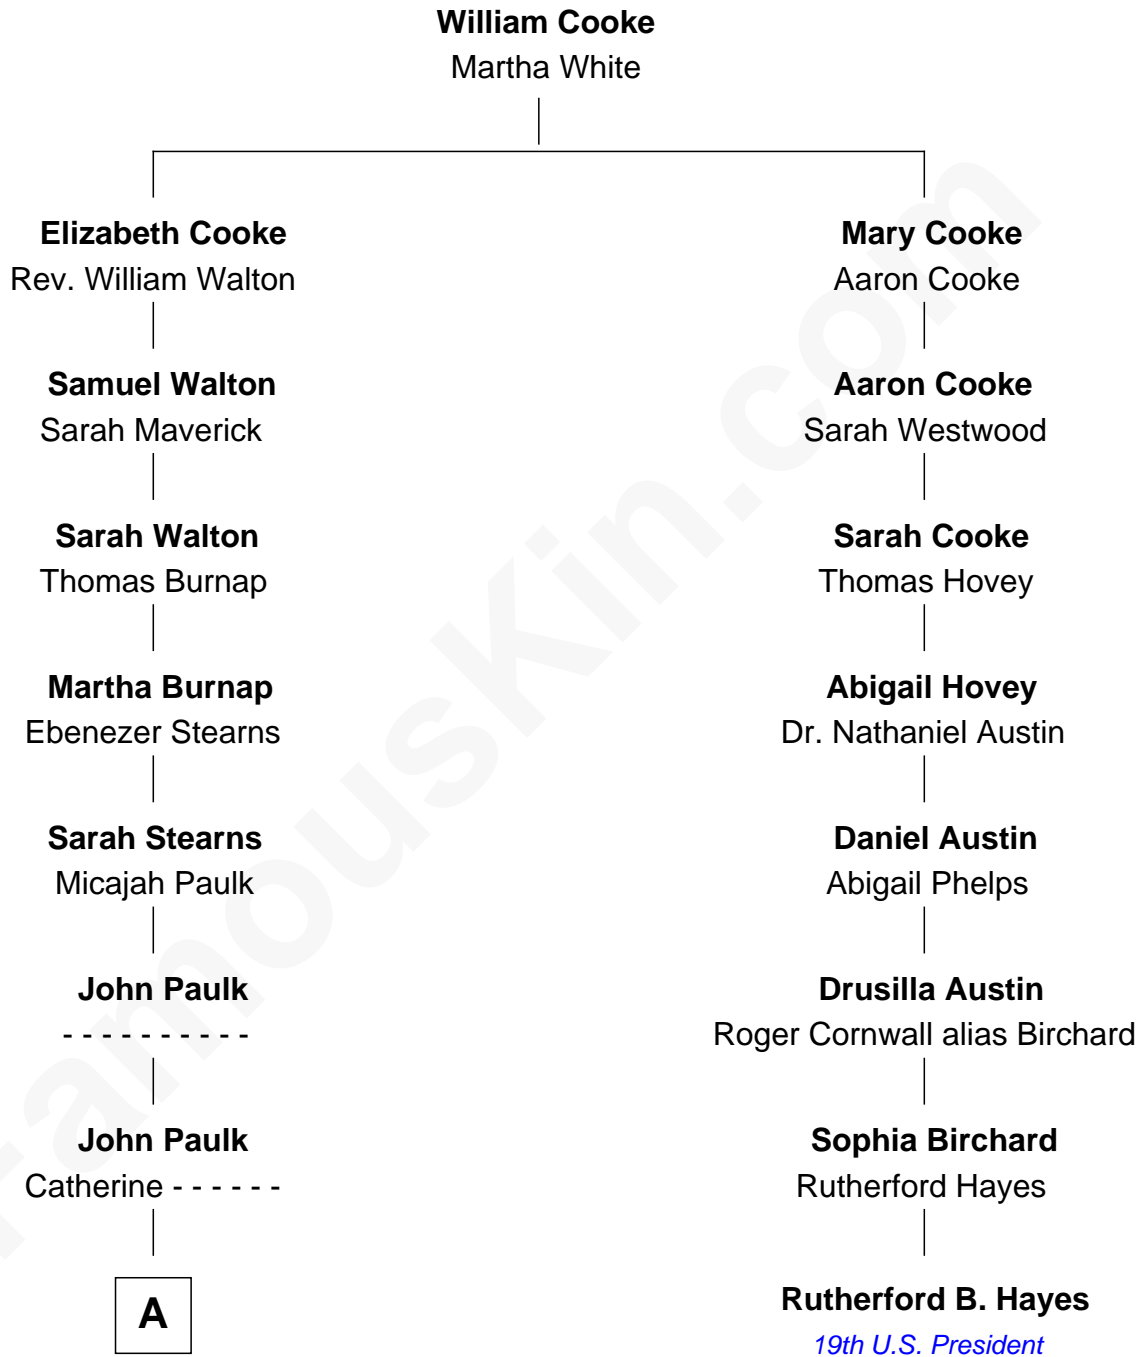

FamousKin.com Relationship Chart of

Michael Strahan

NFL Player and TV Personality

7th cousin 5 times removed of

Rutherford B. Hayes

19th U.S. President

A

Dorcas Paulk

Allen Bishop

William A. Bishop

Harriett Meade

Creola Mead

Jado D. Traylor

James Curtis Traylor

Caroline McCarter

Louise Traylor