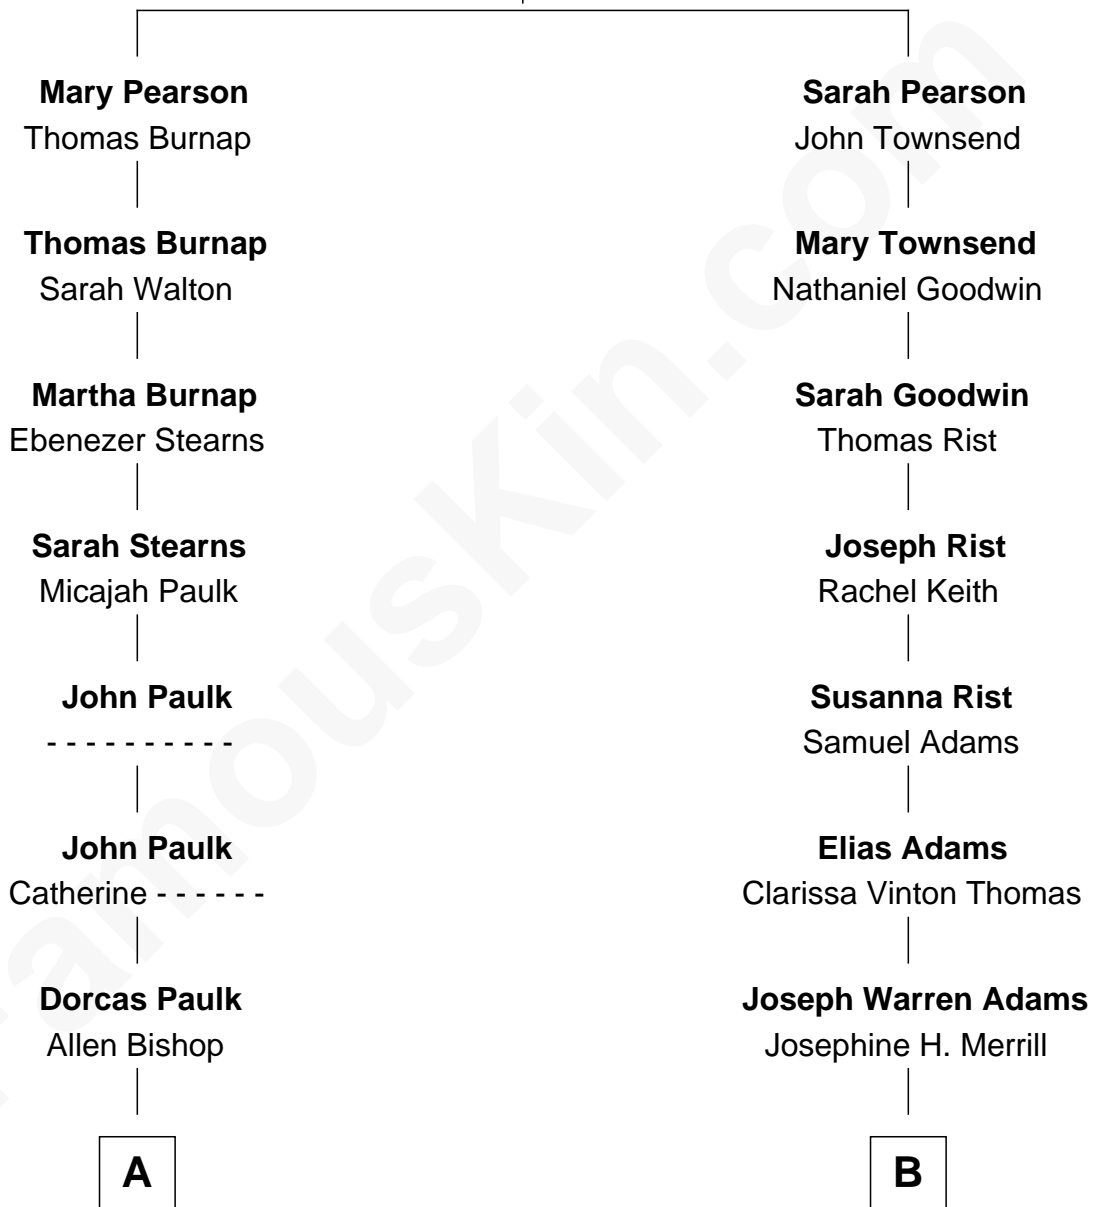

# FamousKin.com Relationship Chart of

**Michael Strahan**

*NFL Player and TV Personality*

9th cousin 2 times removed of

**Raquel Welch**

*Movie Actress*

**John Pearson**

Maudlin - - - - -

**A**

**William A. Bishop**

Harriett Meade

**Creola Mead**

Jado D. Traylor

**James Curtis Traylor**

Caroline McCarter

**Louise Traylor**

Gene Willie Strahan

**Michael Strahan**

*NFL Player and TV Personality*

**B**

**Clara Louise Adams**

Emery Stanford Hall

**Josephine Sarah Hall**

Armando Carlos Tejada

**Raquel Welch**

*aka Raquel Welch*