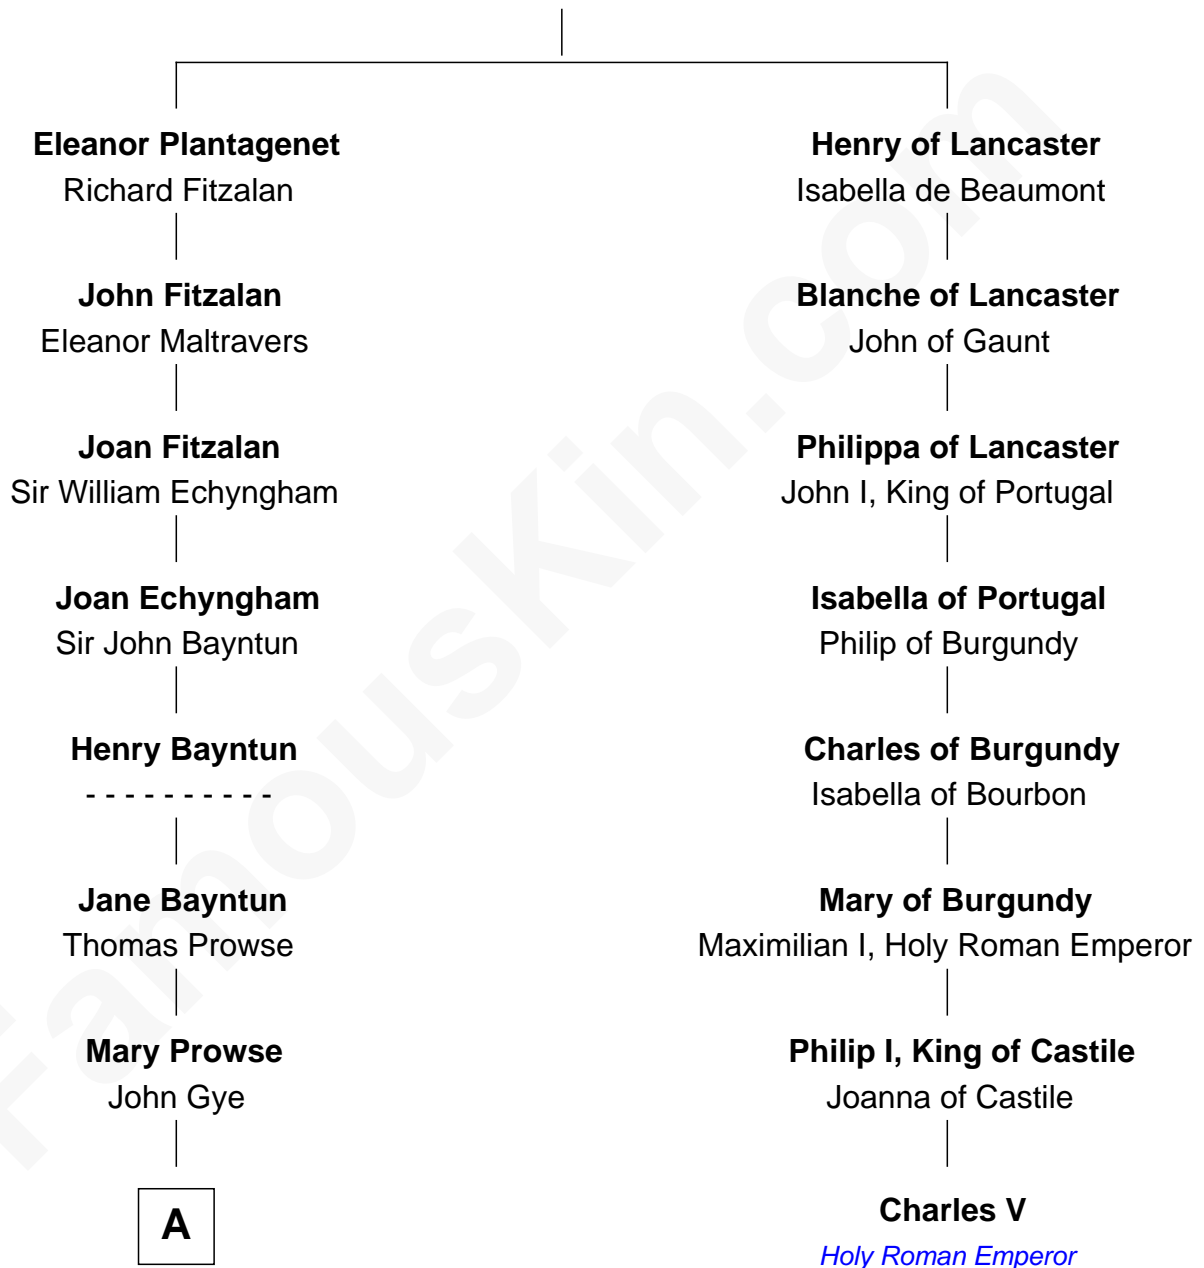

# FamousKin.com Relationship Chart of

**Michael Strahan**

*NFL Player and TV Personality*

7th cousin 14 times removed of

**Charles V**

*Holy Roman Emperor*

**Henry Plantagenet**

Maud de Chaworth

**B**

William A. Bishop

Harriett Meade

Creola Mead

Jado D. Traylor

James Curtis Traylor

Caroline McCarter

Louise Traylor