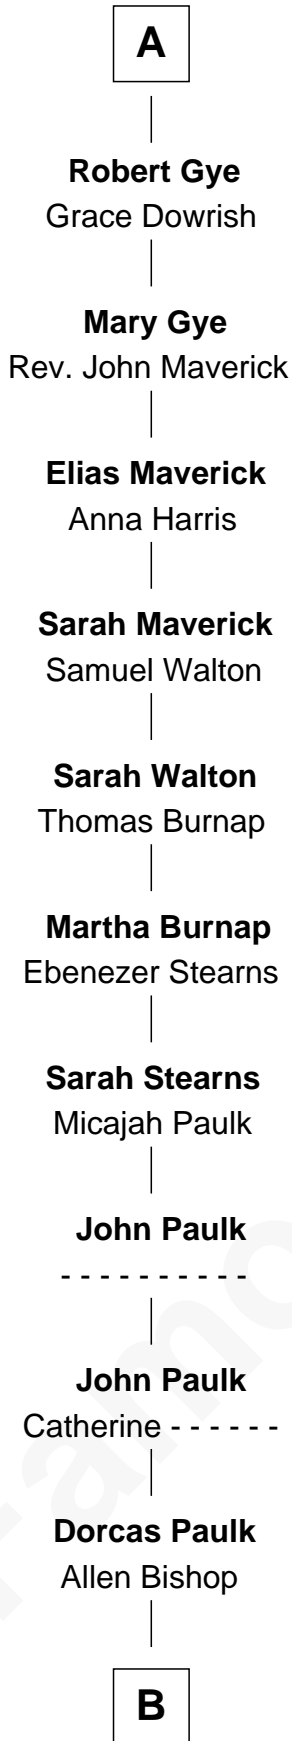

# FamousKin.com Relationship Chart of

**Michael Strahan**

*NFL Player and TV Personality*

7th cousin 14 times removed of

**Charles V**

*Holy Roman Emperor*

**Henry Plantagenet**

Maud de Chaworth

**B**

William A. Bishop

Harriett Meade

Creola Mead

Jado D. Traylor

James Curtis Traylor

Caroline McCarter

Louise Traylor