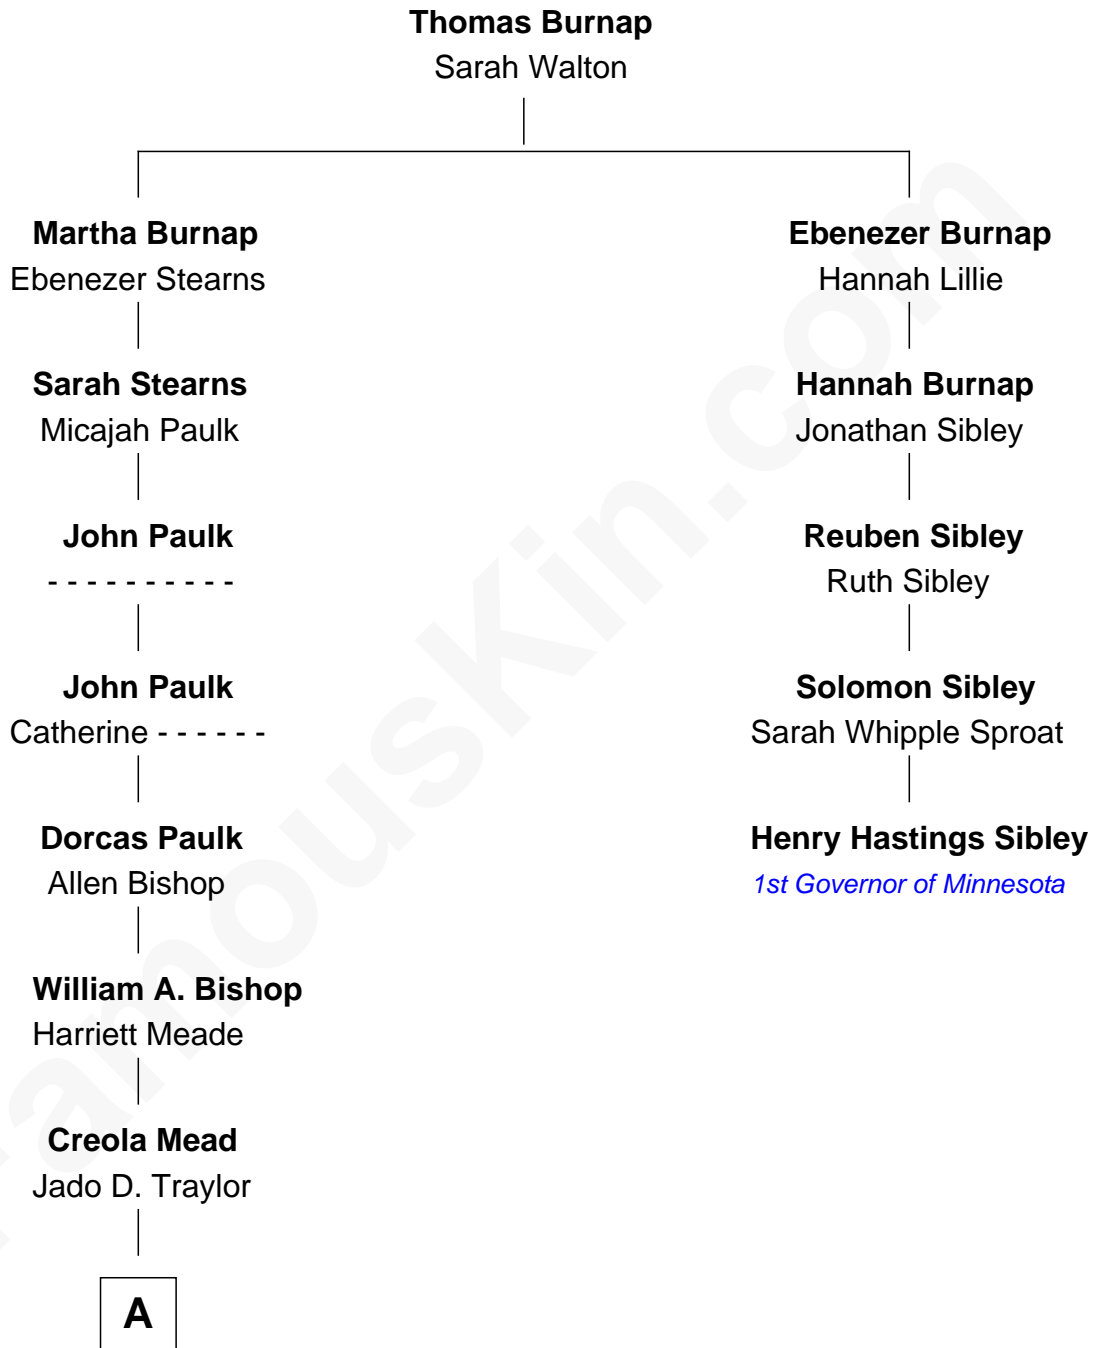

FamousKin.com Relationship Chart of

Michael Strahan

NFL Player and TV Personality

4th cousin 5 times removed of

Henry Hastings Sibley

1st Governor of Minnesota

A

James Curtis Traylor

Caroline McCarter

Louise Traylor

Gene Willie Strahan

Michael Strahan

NFL Player and TV Personality

FamousKin.com