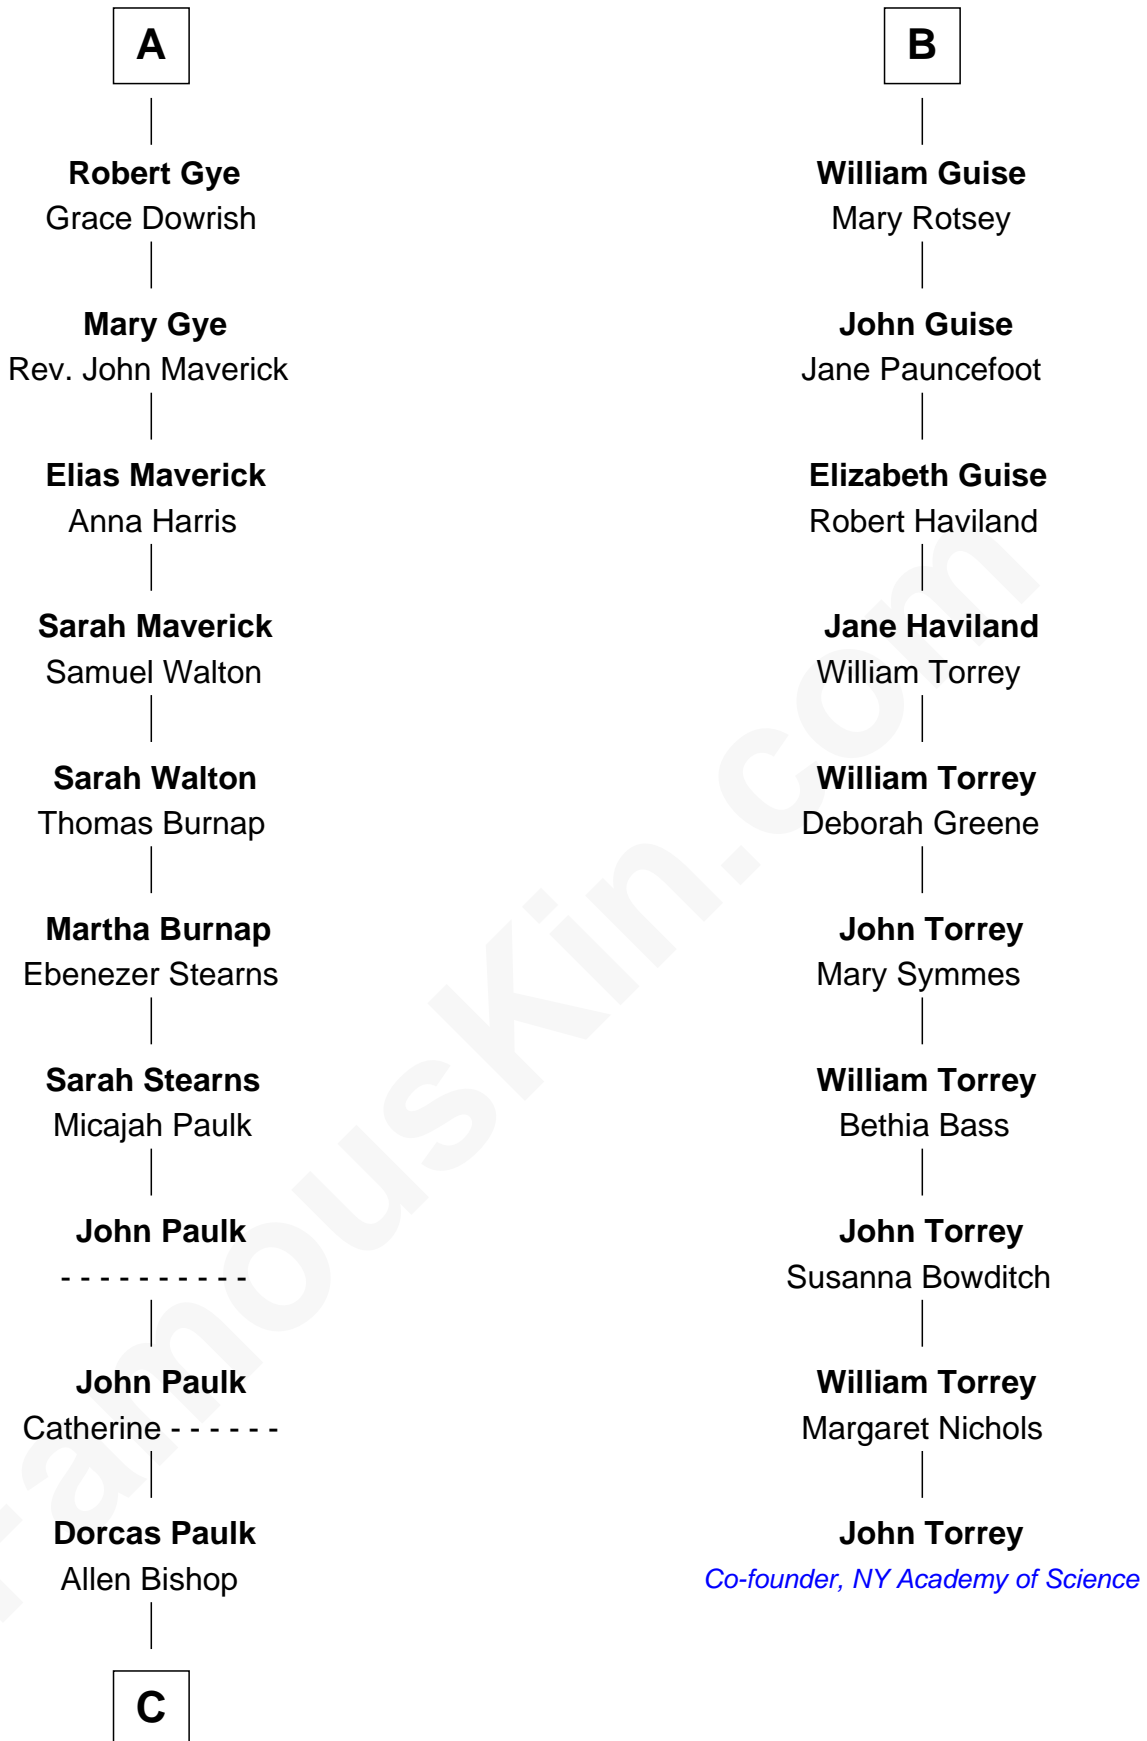

FamousKin.com

Relationship Chart of

Michael Strahan

NFL Player and TV Personality

16th cousin 5 times removed of

John Torrey

Co-founder, NY Academy of Science

C

William A. Bishop

Harriett Meade

Creola Mead

Jado D. Traylor

James Curtis Traylor

Caroline McCarter

Louise Traylor

Gene Willie Strahan