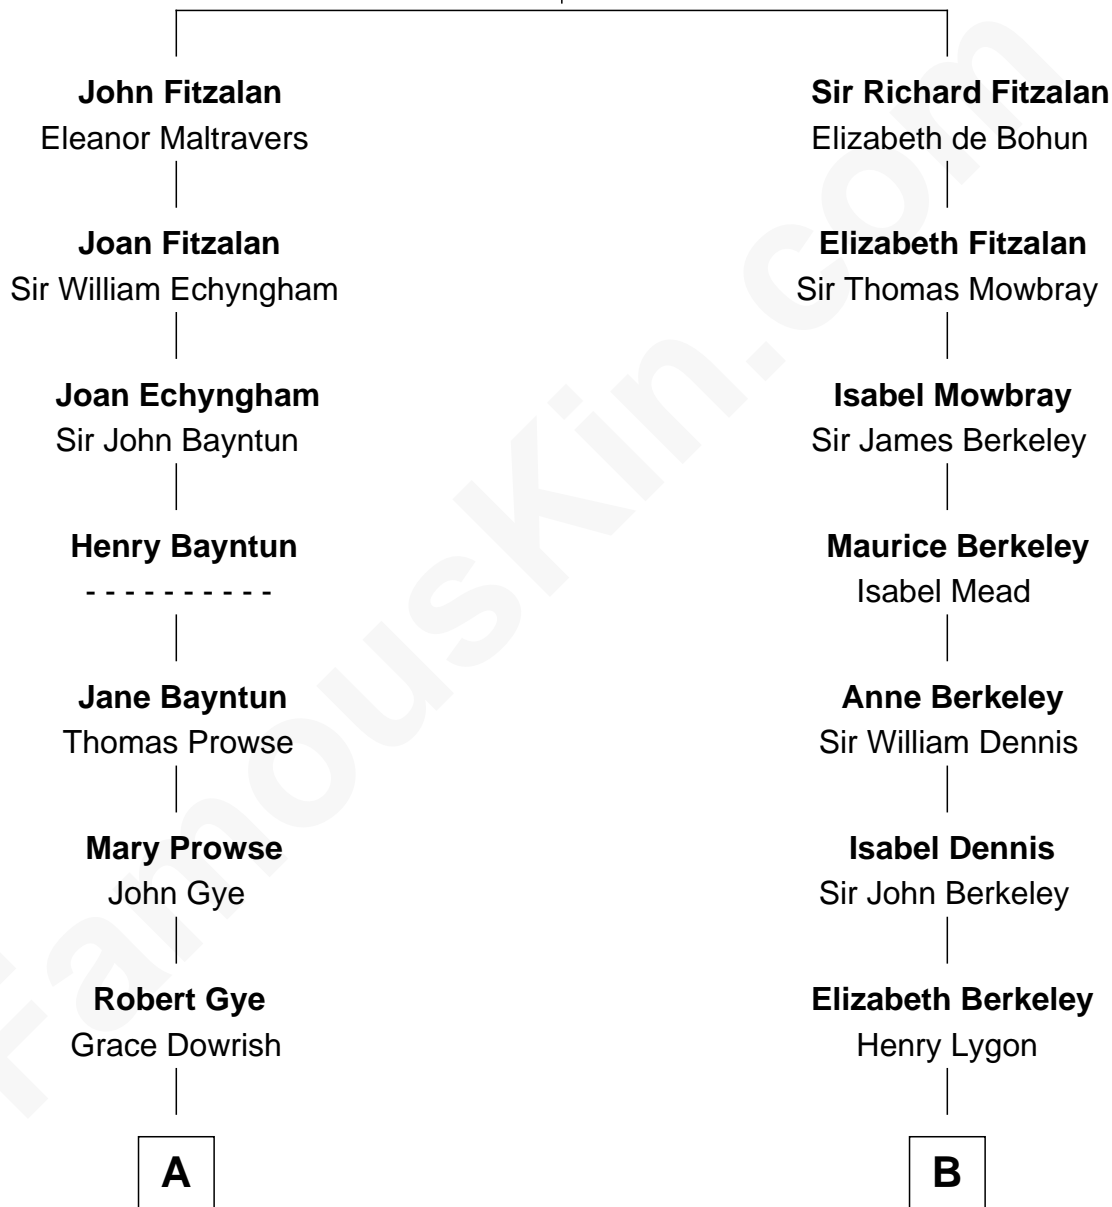

FamousKin.com Relationship Chart of

Michael Strahan

NFL Player and TV Personality

17th cousin 3 times removed of

Mary Winthrop Gooding

Prolific Mayflower Descendant

Richard Fitzalan
Eleanor Plantagenet

C

—
Creola Mead
Jado D. Traylor

—
James Curtis Traylor
Caroline McCarter

—
Louise Traylor
Gene Willie Strahan

—
Michael Strahan
NFL Player and TV Personality

FamousKin.com