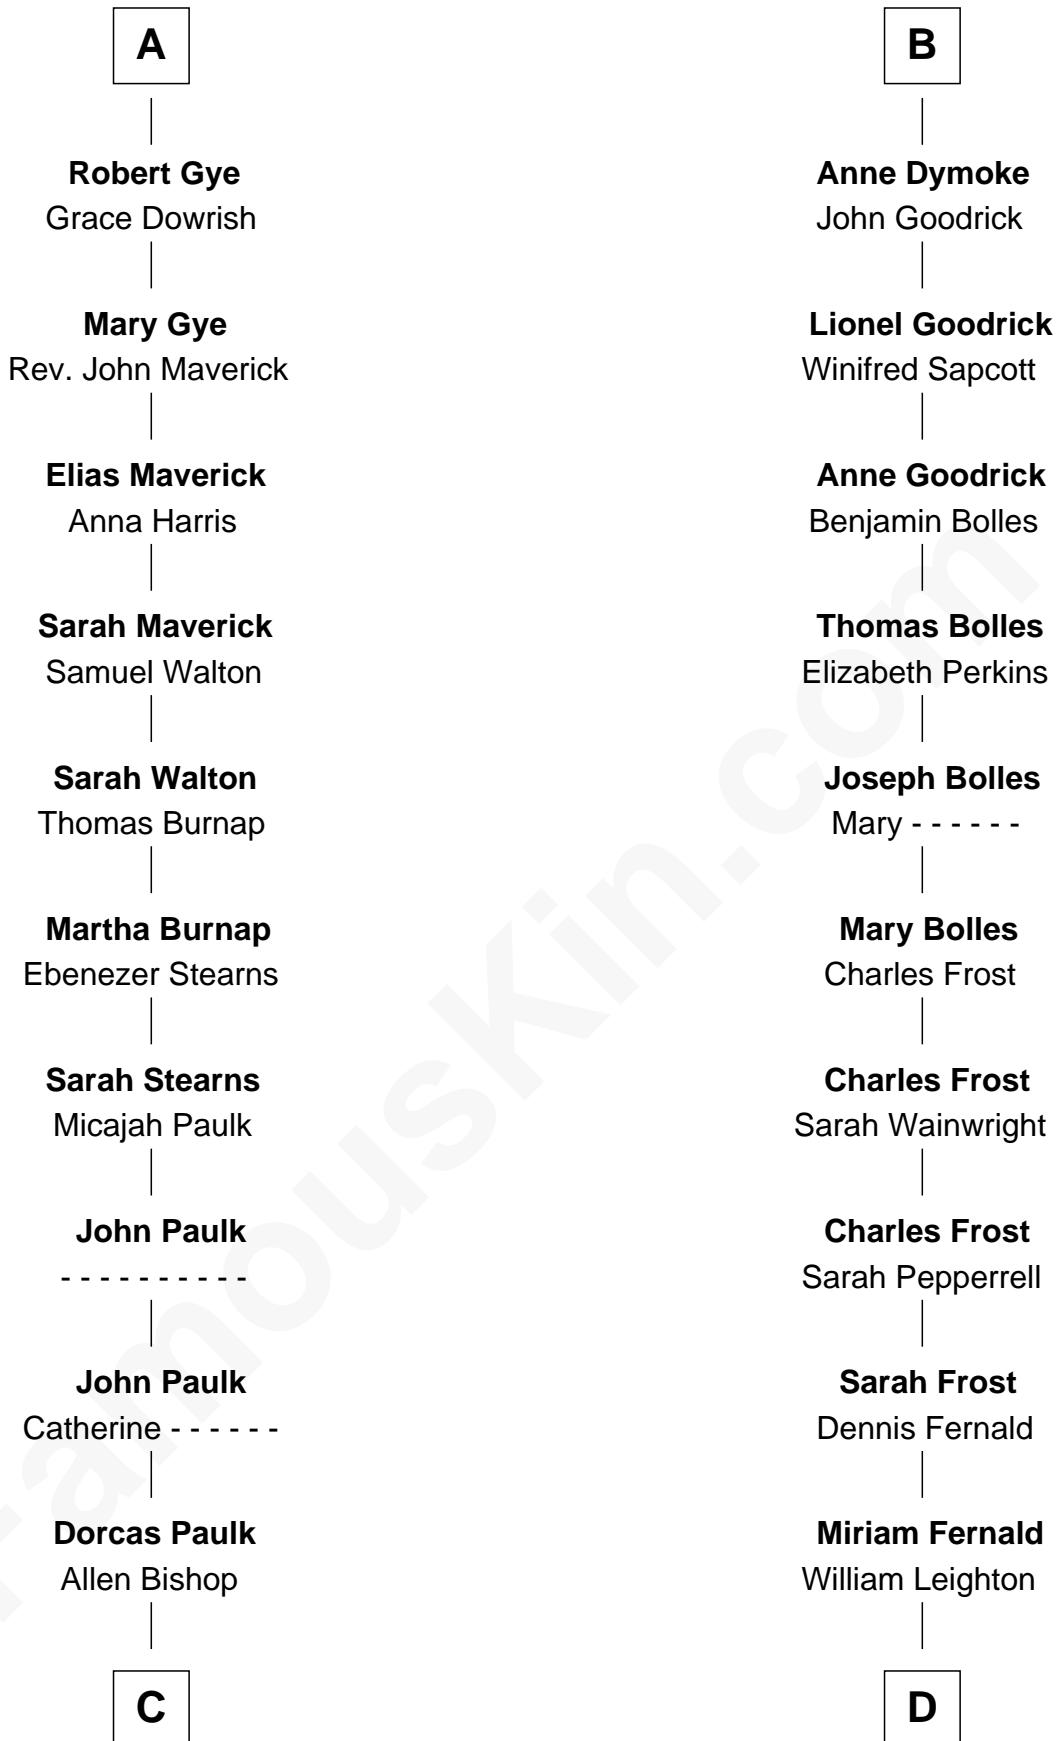

# FamousKin.com Relationship Chart of

**Michael Strahan**

*NFL Player and TV Personality*

19th cousin 2 times removed of

**John Fremont Hill**

*45th Governor of Maine*

**Henry Plantagenet**

Maud de Chaworth

**C**

**William A. Bishop**  
Harriett Meade

**Creola Mead**  
Jado D. Traylor

**James Curtis Traylor**  
Caroline McCarter

**Louise Traylor**  
Gene Willie Strahan

**Michael Strahan**  
*NFL Player and TV Personality*

**D**

**Andrew Pepperrell Leighton**  
Sarah Catherine Odiorne

**Miriam Leighton**  
William Hill

**John Fremont Hill**  
*45th Governor of Maine*

FamousKin.com