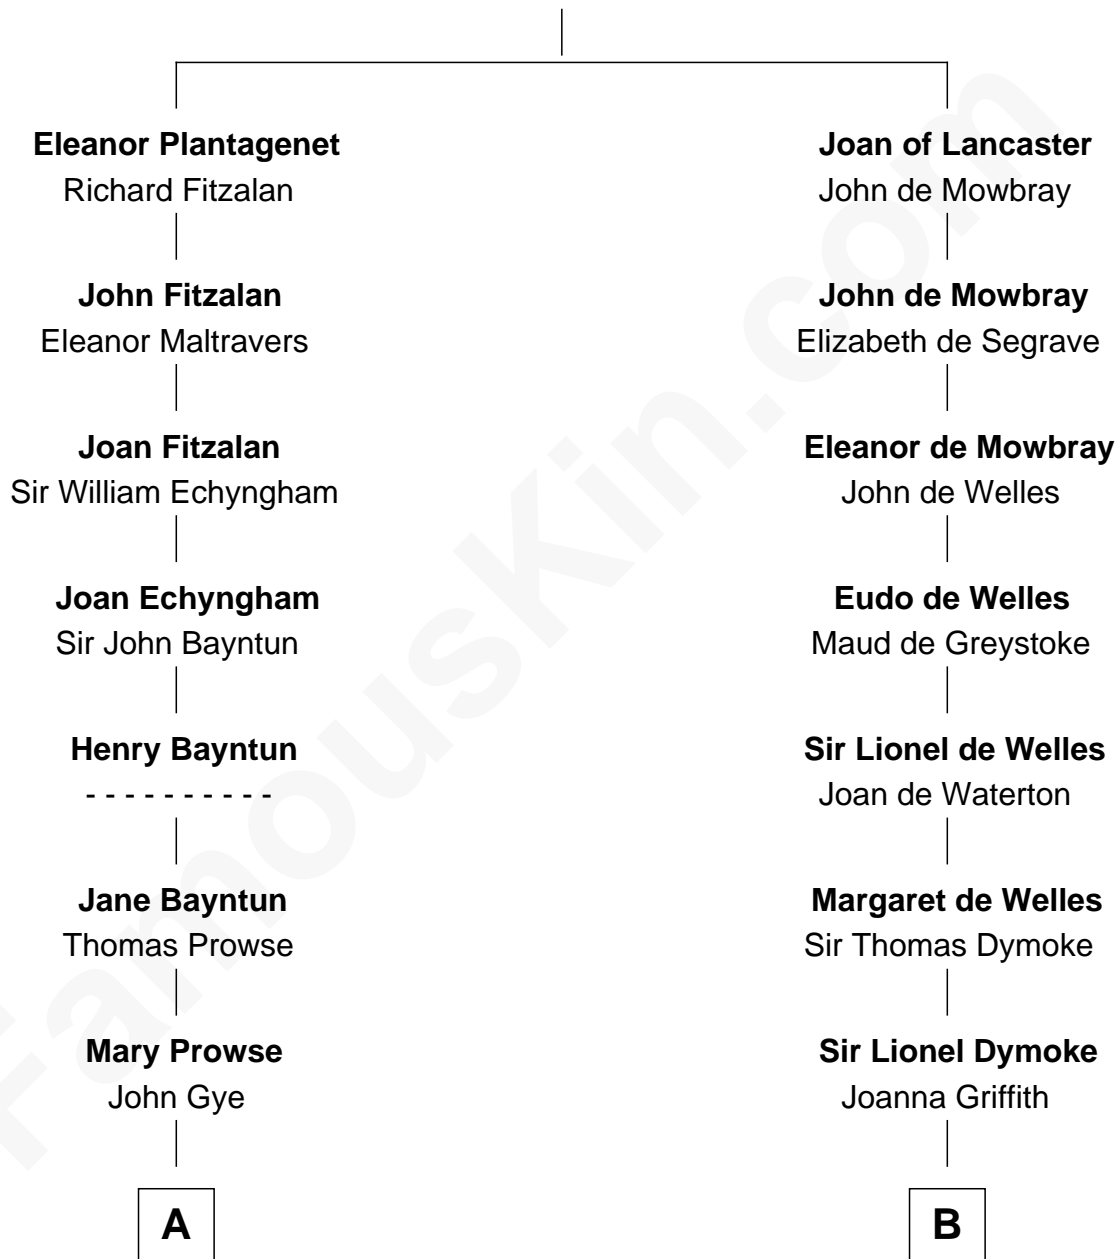

# FamousKin.com Relationship Chart of

**Michael Strahan**

*NFL Player and TV Personality*

19th cousin 2 times removed of

**John Fremont Hill**

*45th Governor of Maine*

**Henry Plantagenet**

Maud de Chaworth

**C**

**William A. Bishop**  
Harriett Meade

**Creola Mead**  
Jado D. Traylor

**James Curtis Traylor**  
Caroline McCarter

**Louise Traylor**  
Gene Willie Strahan

**Michael Strahan**  
*NFL Player and TV Personality*

**D**

**Andrew Pepperrell Leighton**  
Sarah Catherine Odiorne

**Miriam Leighton**  
William Hill

**John Fremont Hill**  
*45th Governor of Maine*

FamousKin.com