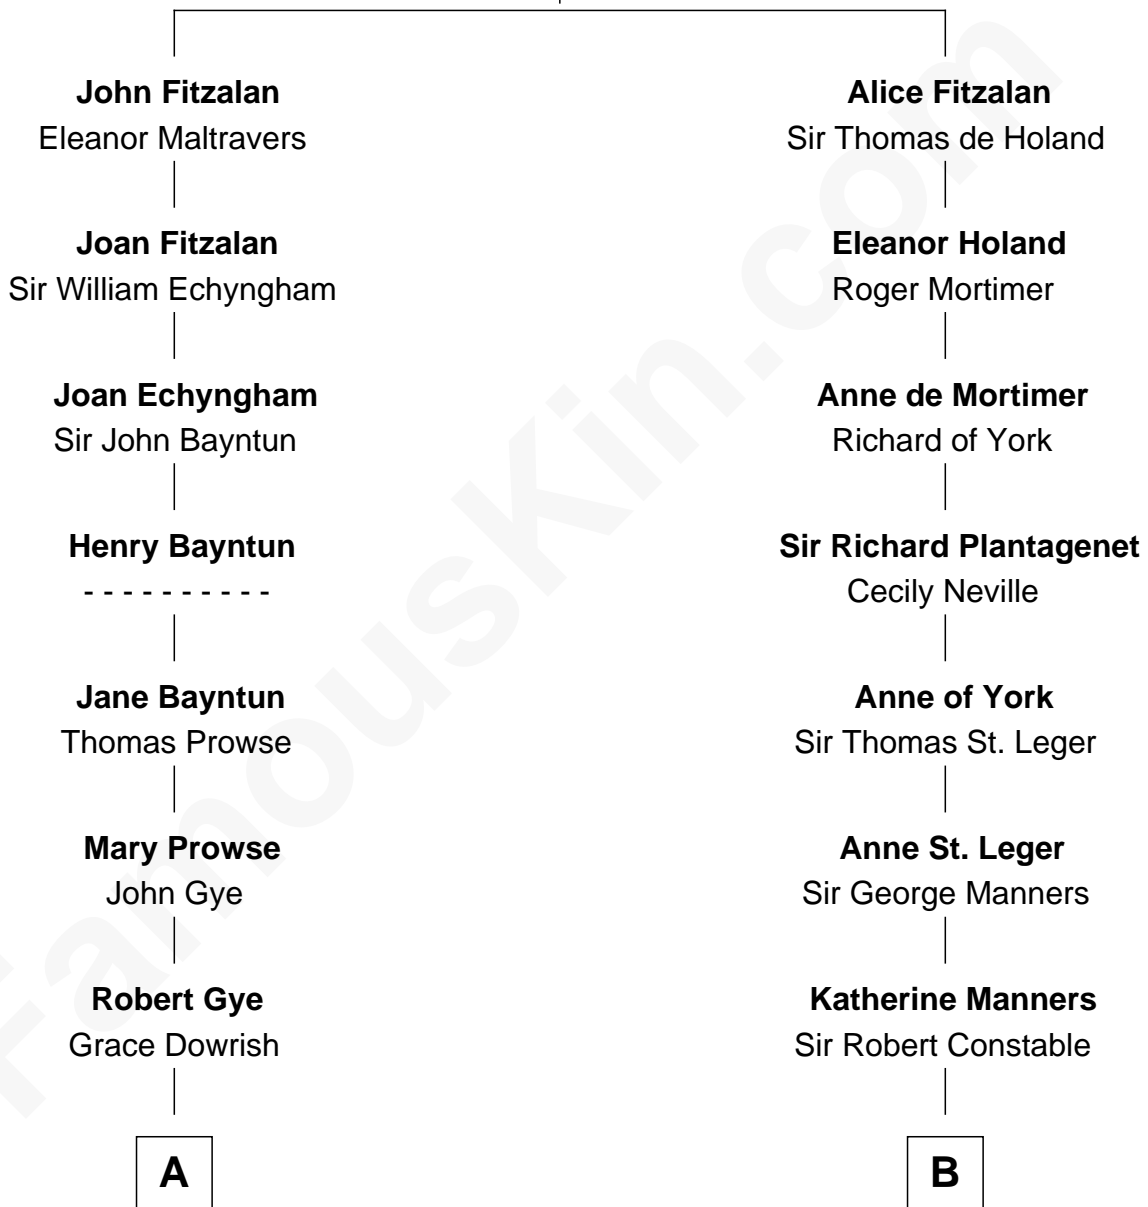

FamousKin.com Relationship Chart of

Michael Strahan

NFL Player and TV Personality

19th cousin 1 time removed of

Brian Forster

TV Actor

Richard Fitzalan
Eleanor Plantagenet

C

Creola Mead
Jado D. Traylor

James Curtis Traylor
Caroline McCarter

Louise Traylor
Gene Willie Strahan

Michael Strahan
NFL Player and TV Personality

D

Frederic Percy Cochrane Forster
Alice Mary Biggs

Peter Cochrane Forster
Jennifer Dickens Downing