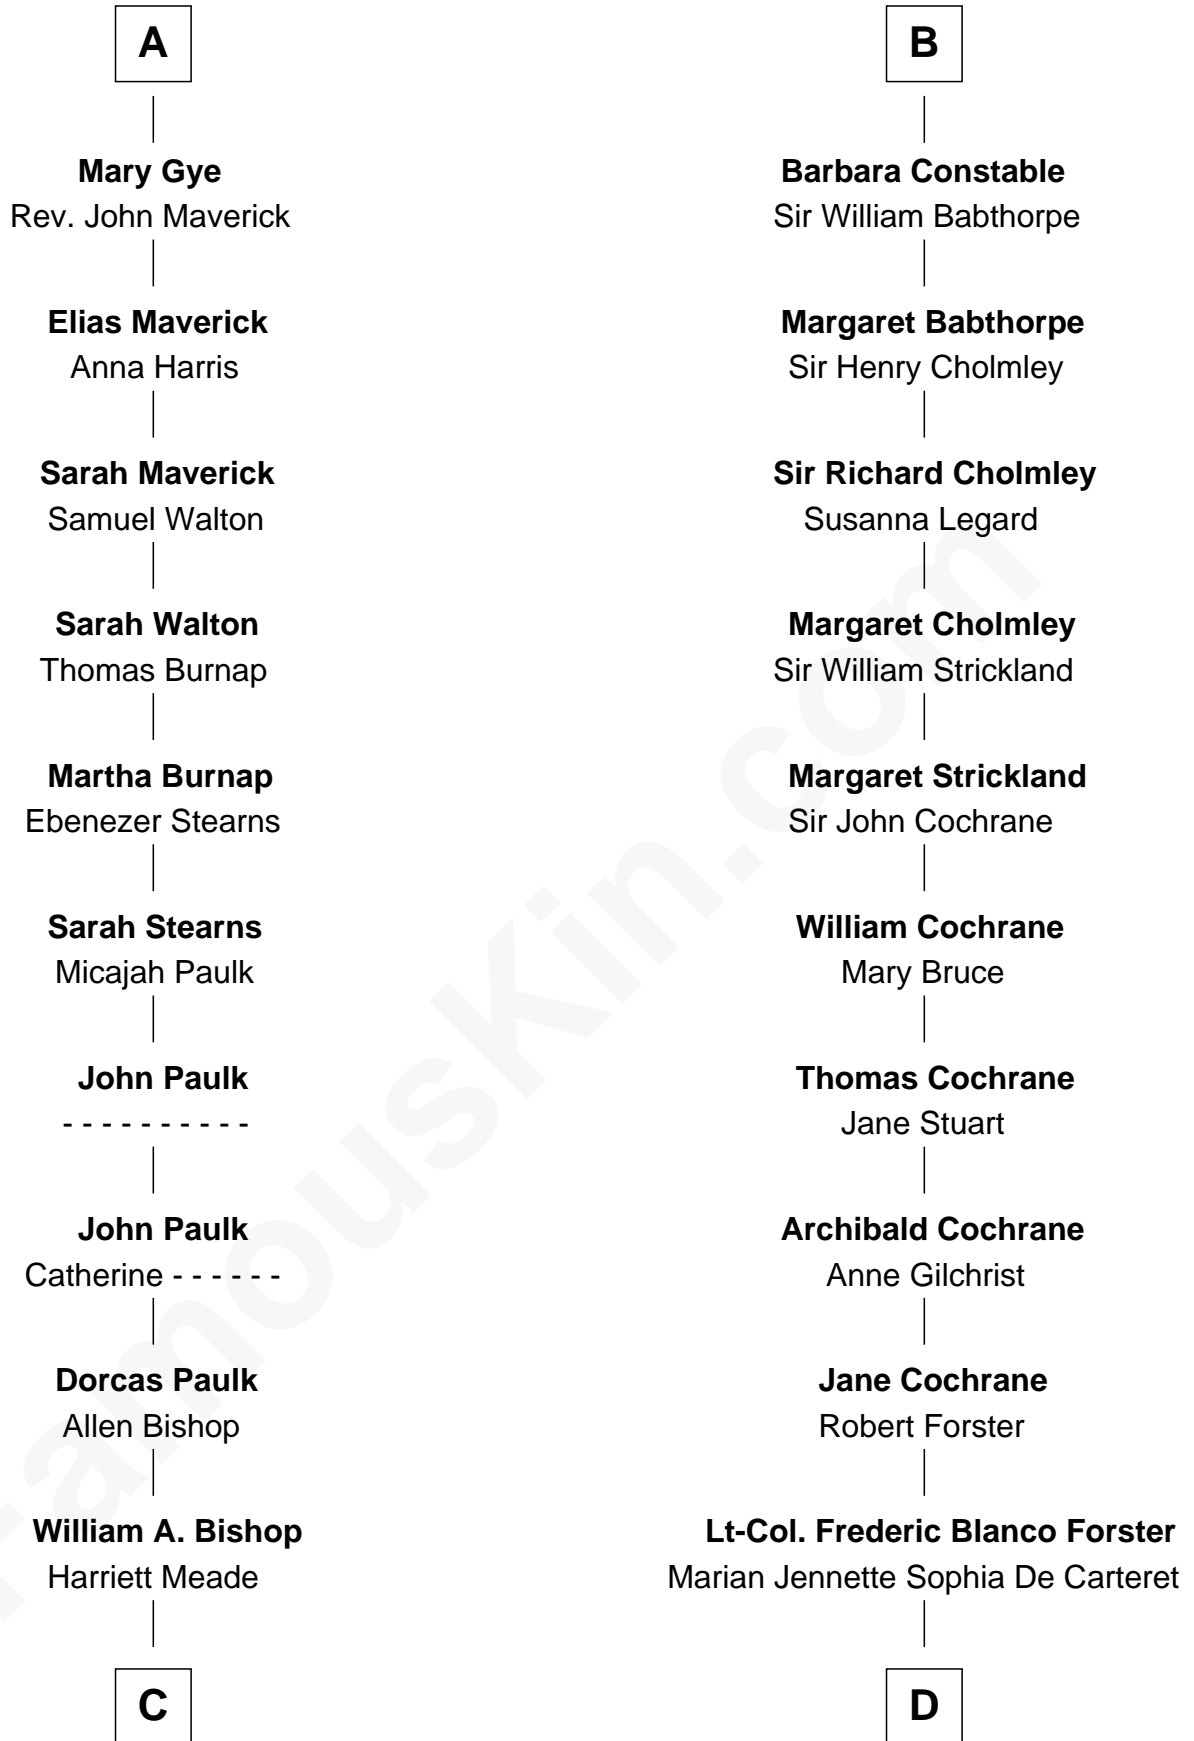

FamousKin.com Relationship Chart of

Michael Strahan

NFL Player and TV Personality

19th cousin 1 time removed of

Brian Forster

TV Actor

Richard Fitzalan
Eleanor Plantagenet

C