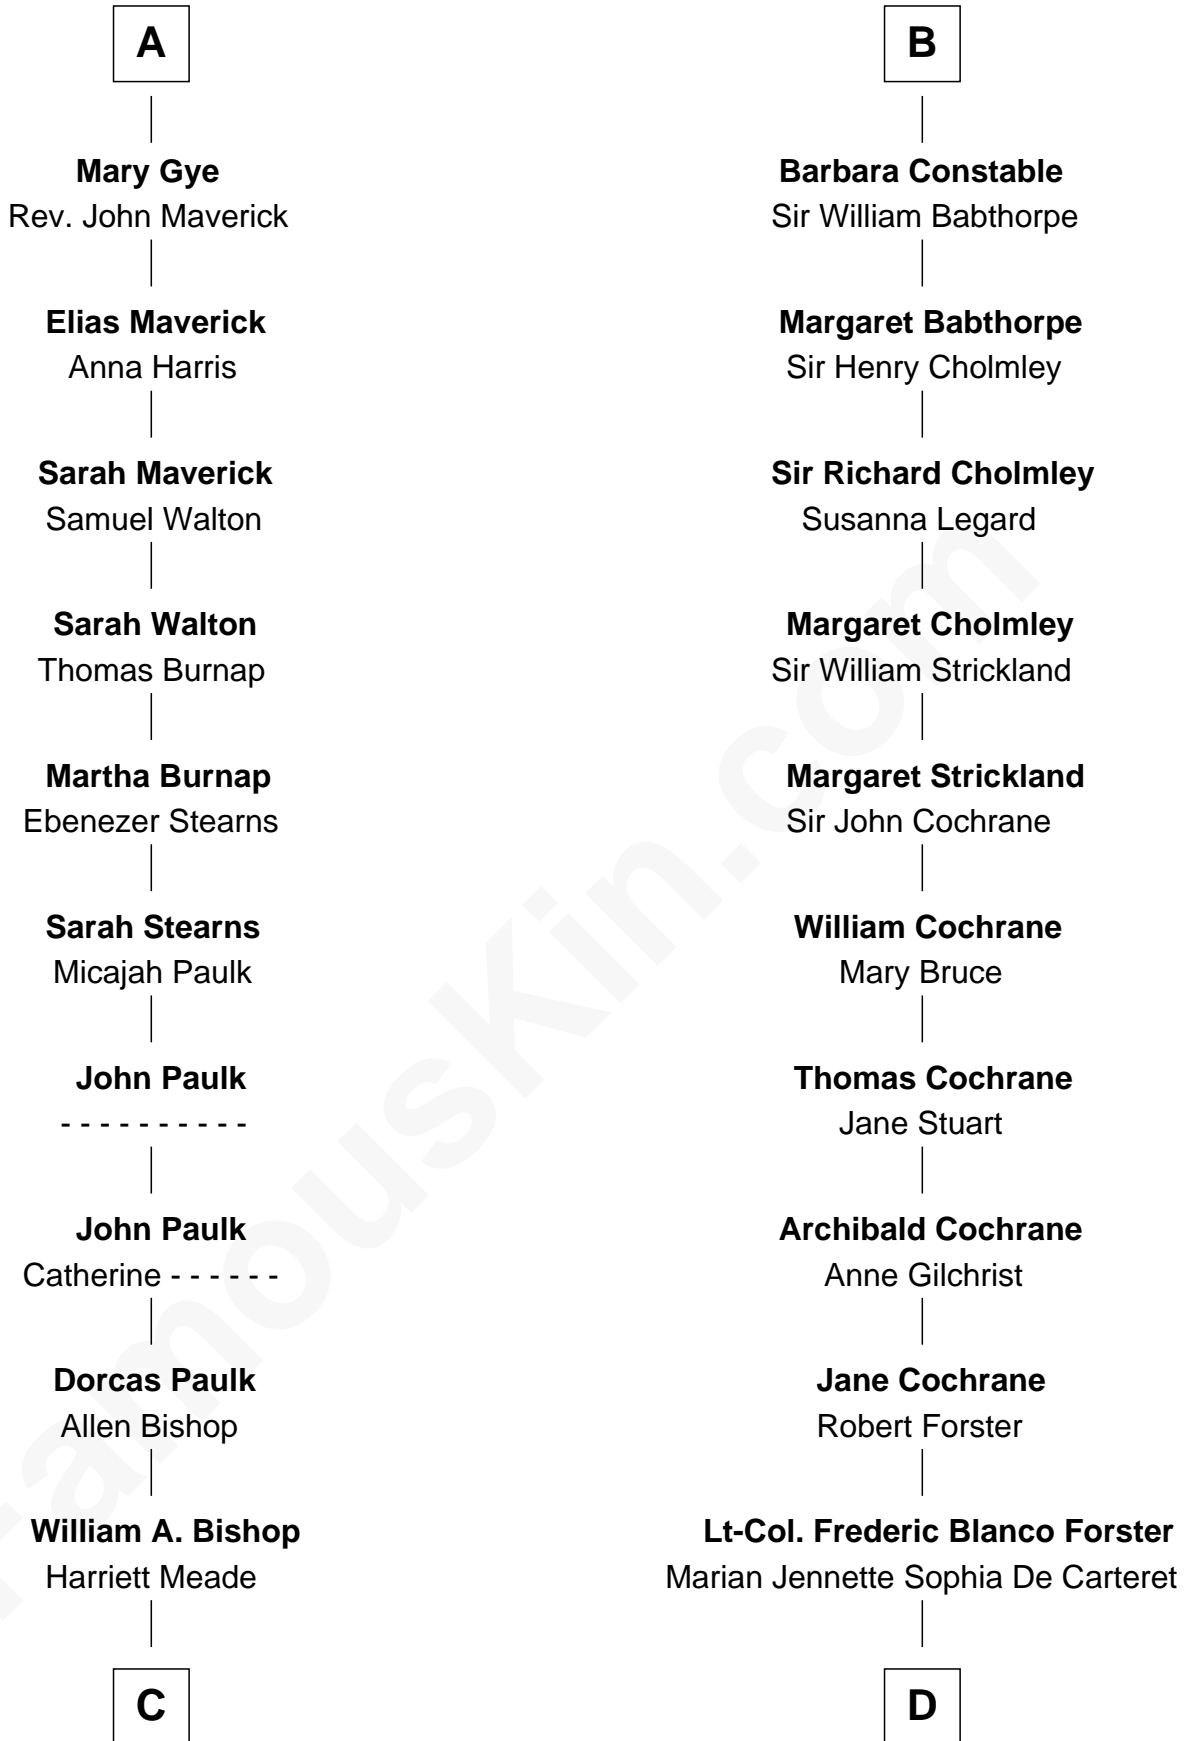

# FamousKin.com Relationship Chart of

**Michael Strahan**

*NFL Player and TV Personality*

18th cousin 2 times removed of

**Peter Forster**

*TV and Movie Actor*

**Richard Fitzalan**  
Eleanor Plantagenet

**C**

**Creola Mead**  
Jado D. Traylor

**James Curtis Traylor**  
Caroline McCarter

**Louise Traylor**  
Gene Willie Strahan

**Michael Strahan**  
*NFL Player and TV Personality*

**D**

**Frederic Percy Cochrane Forster**  
Alice Mary Biggs