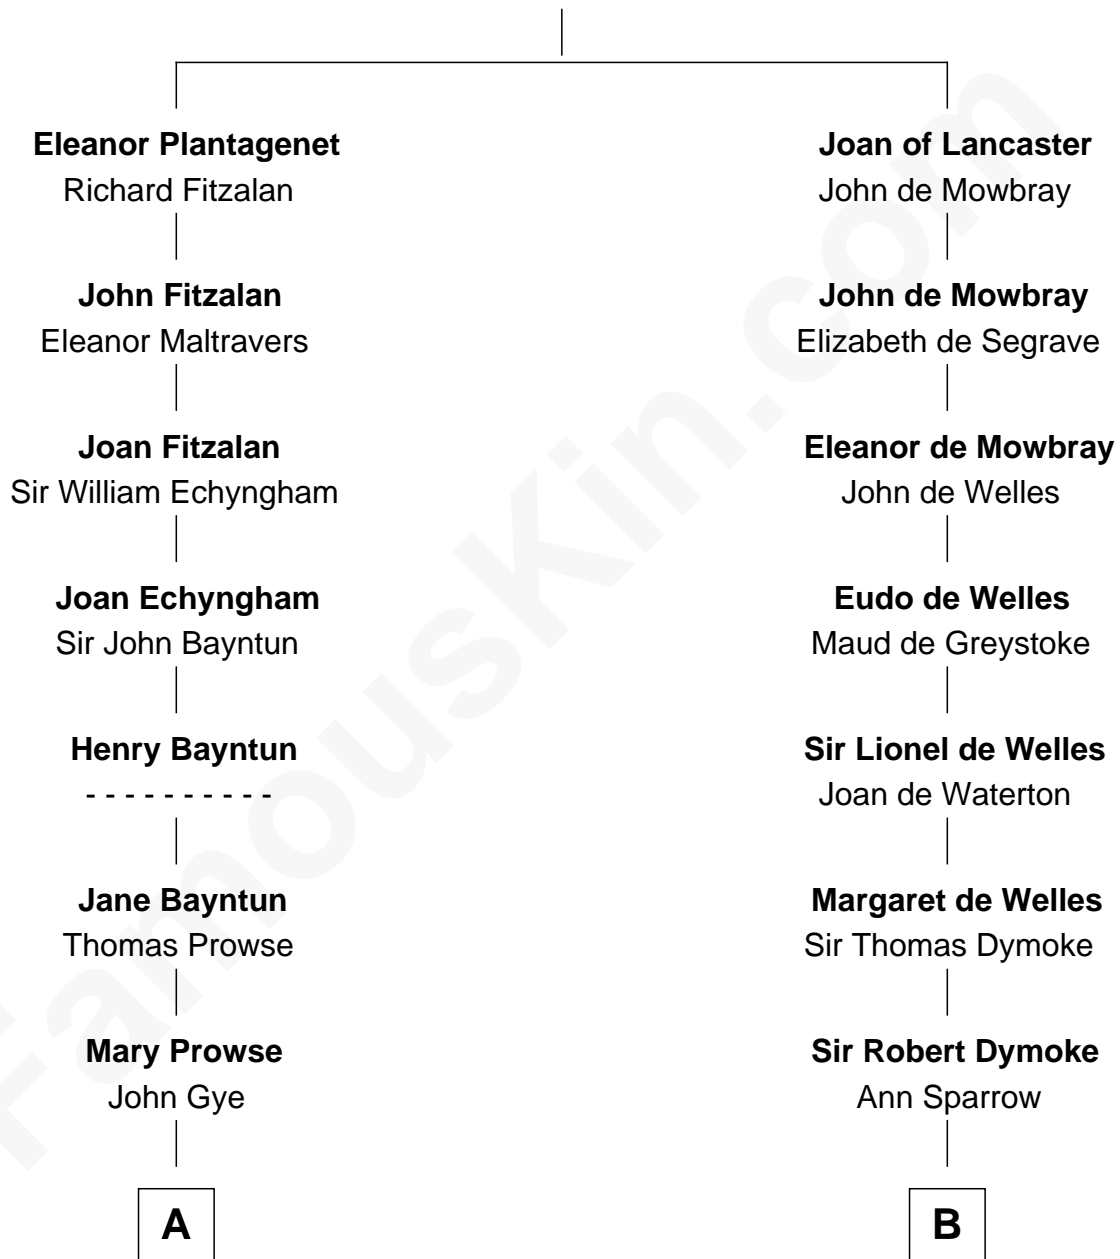

FamousKin.com Relationship Chart of

Michael Strahan

NFL Player and TV Personality

21st cousin of

Douglas Trumbull

Film Special Effects Pioneer

Henry Plantagenet

Maud de Chaworth

C

William A. Bishop

Harriett Meade

Creola Mead

Jado D. Traylor

James Curtis Traylor

Caroline McCarter

Louise Traylor

Gene Willie Strahan

Michael Strahan

NFL Player and TV Personality

D

Virginia Ann Mildred Thomas

Walter Bowdoin Trumbull

Robert Morris Wilton Trumbull

Emily Shurtleff