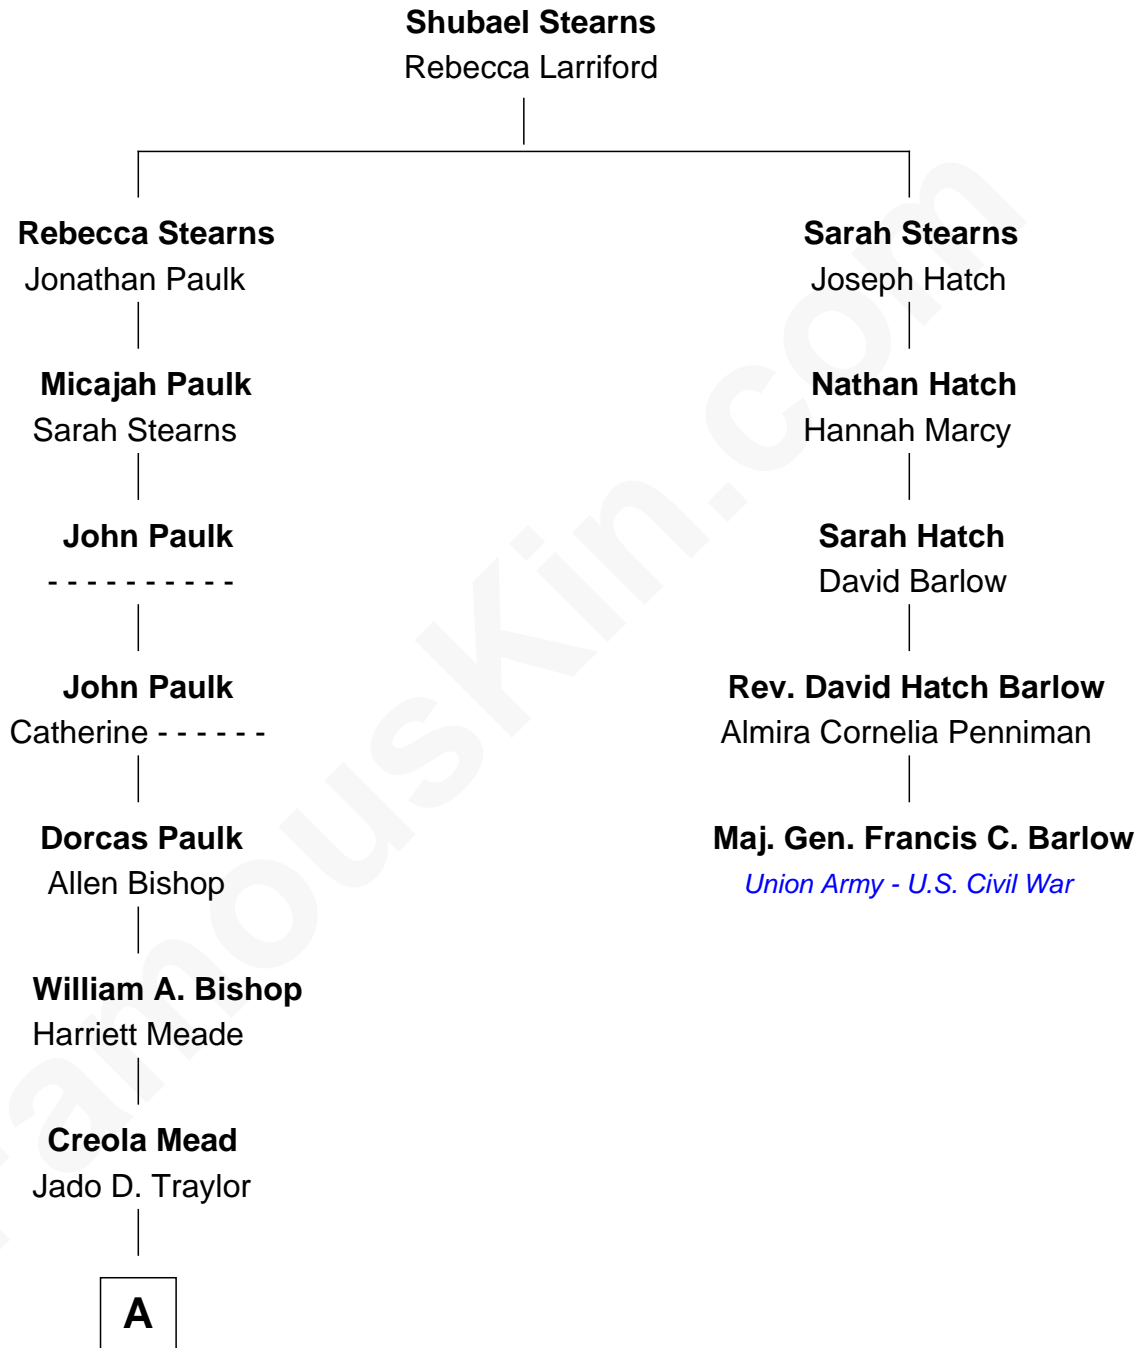

FamousKin.com

Relationship Chart of

Michael Strahan

NFL Player and TV Personality

4th cousin 5 times removed of

Maj. Gen. Francis C. Barlow

Union Army - U.S. Civil War

A

—
James Curtis Traylor

Caroline McCarter

—
Louise Traylor

Gene Willie Strahan

—
Michael Strahan

NFL Player and TV Personality

FamousKin.com