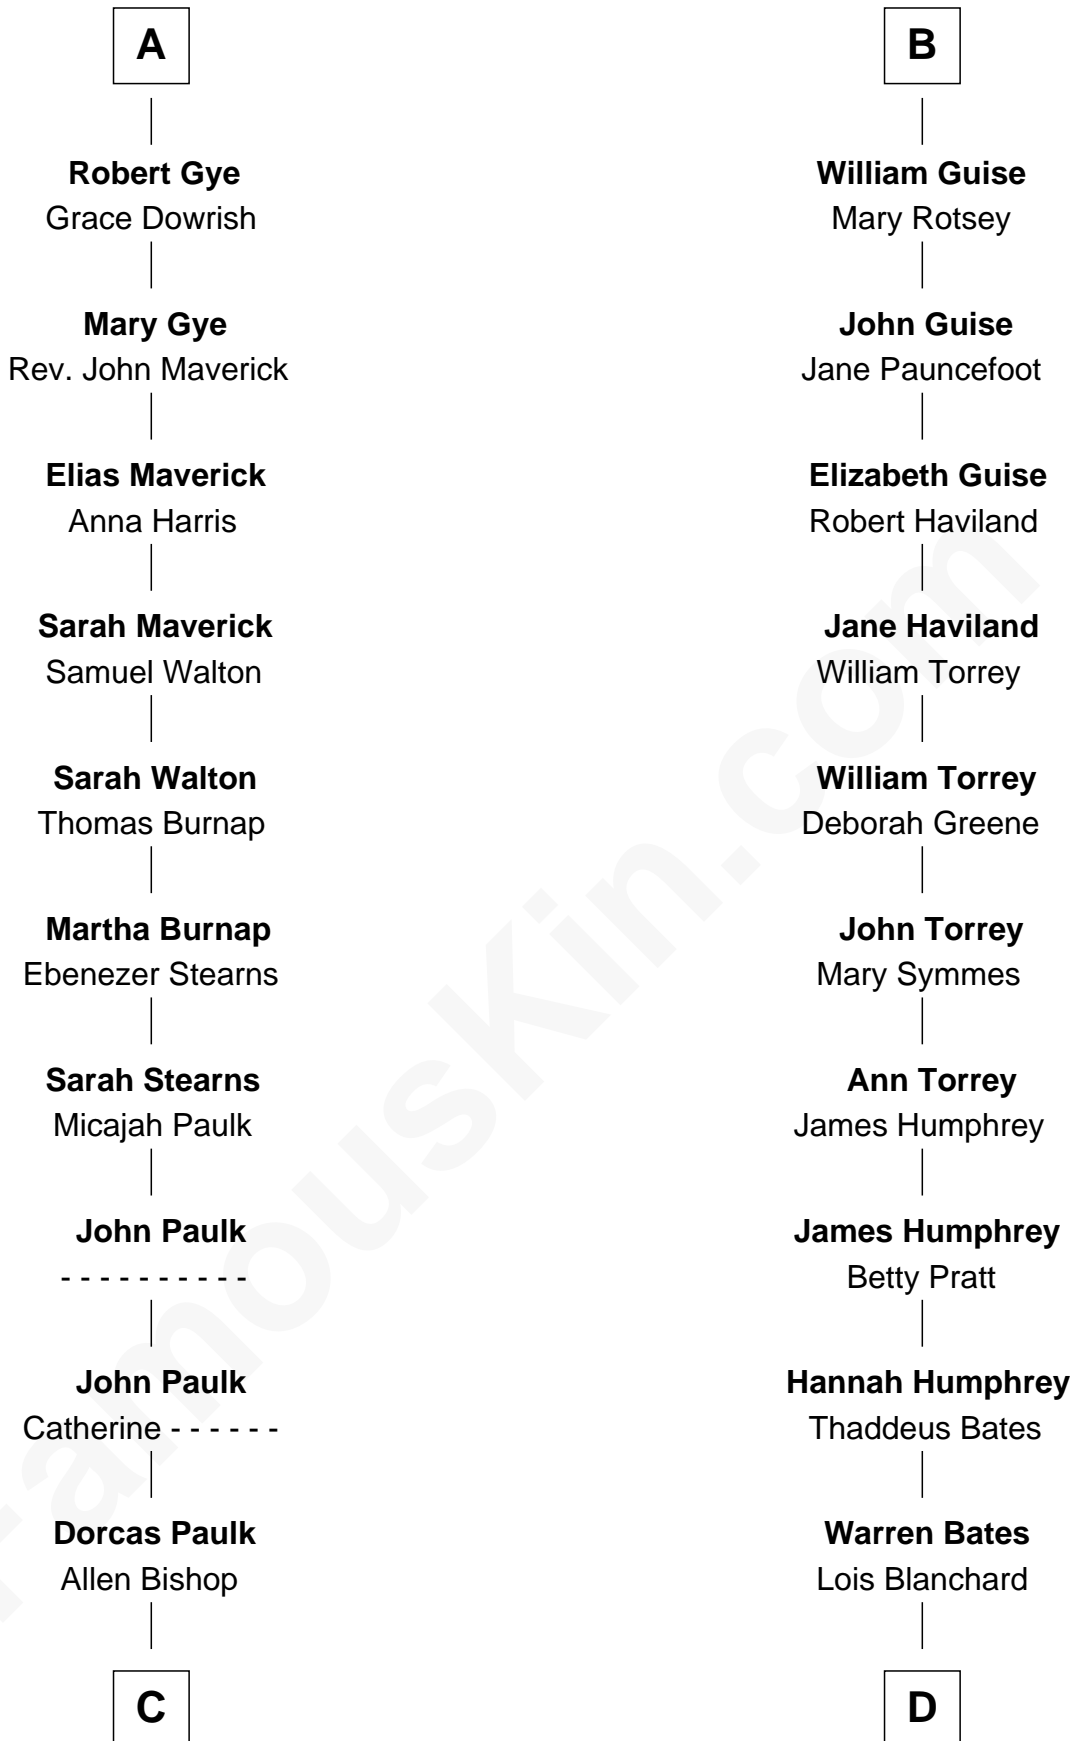

FamousKin.com Relationship Chart of

Michael Strahan

NFL Player and TV Personality

21st cousin of

Hal Holbrook

TV and Movie Actor

Henry Plantagenet

Maud de Chaworth

C

William A. Bishop

Harriett Meade

Creola Mead

Jado D. Traylor

James Curtis Traylor

Caroline McCarter

Louise Traylor