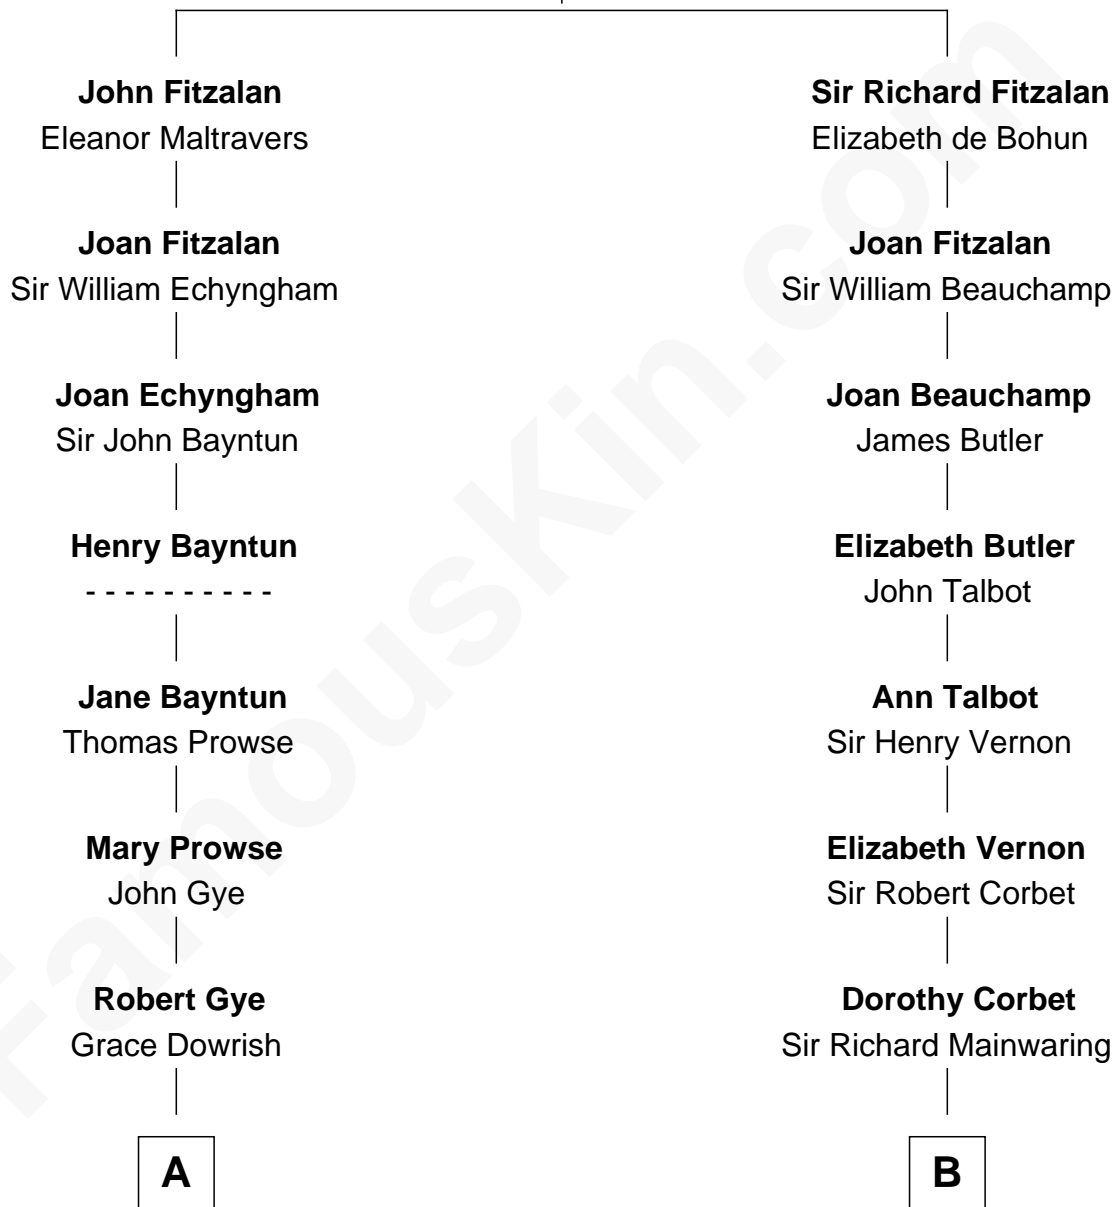

FamousKin.com Relationship Chart of

Michael Strahan

NFL Player and TV Personality

20th cousin 1 time removed of

Amber Stevens West

TV and Movie Actress

Richard Fitzalan
Eleanor Plantagenet

C

Creola Mead
Jado D. Traylor

James Curtis Traylor
Caroline McCarter

Louise Traylor
Gene Willie Strahan

Michael Strahan
NFL Player and TV Personality

D

Josey Chaffee Cook
Julianne Frances Taylor

Frances Jemima Cook
Albert Baas