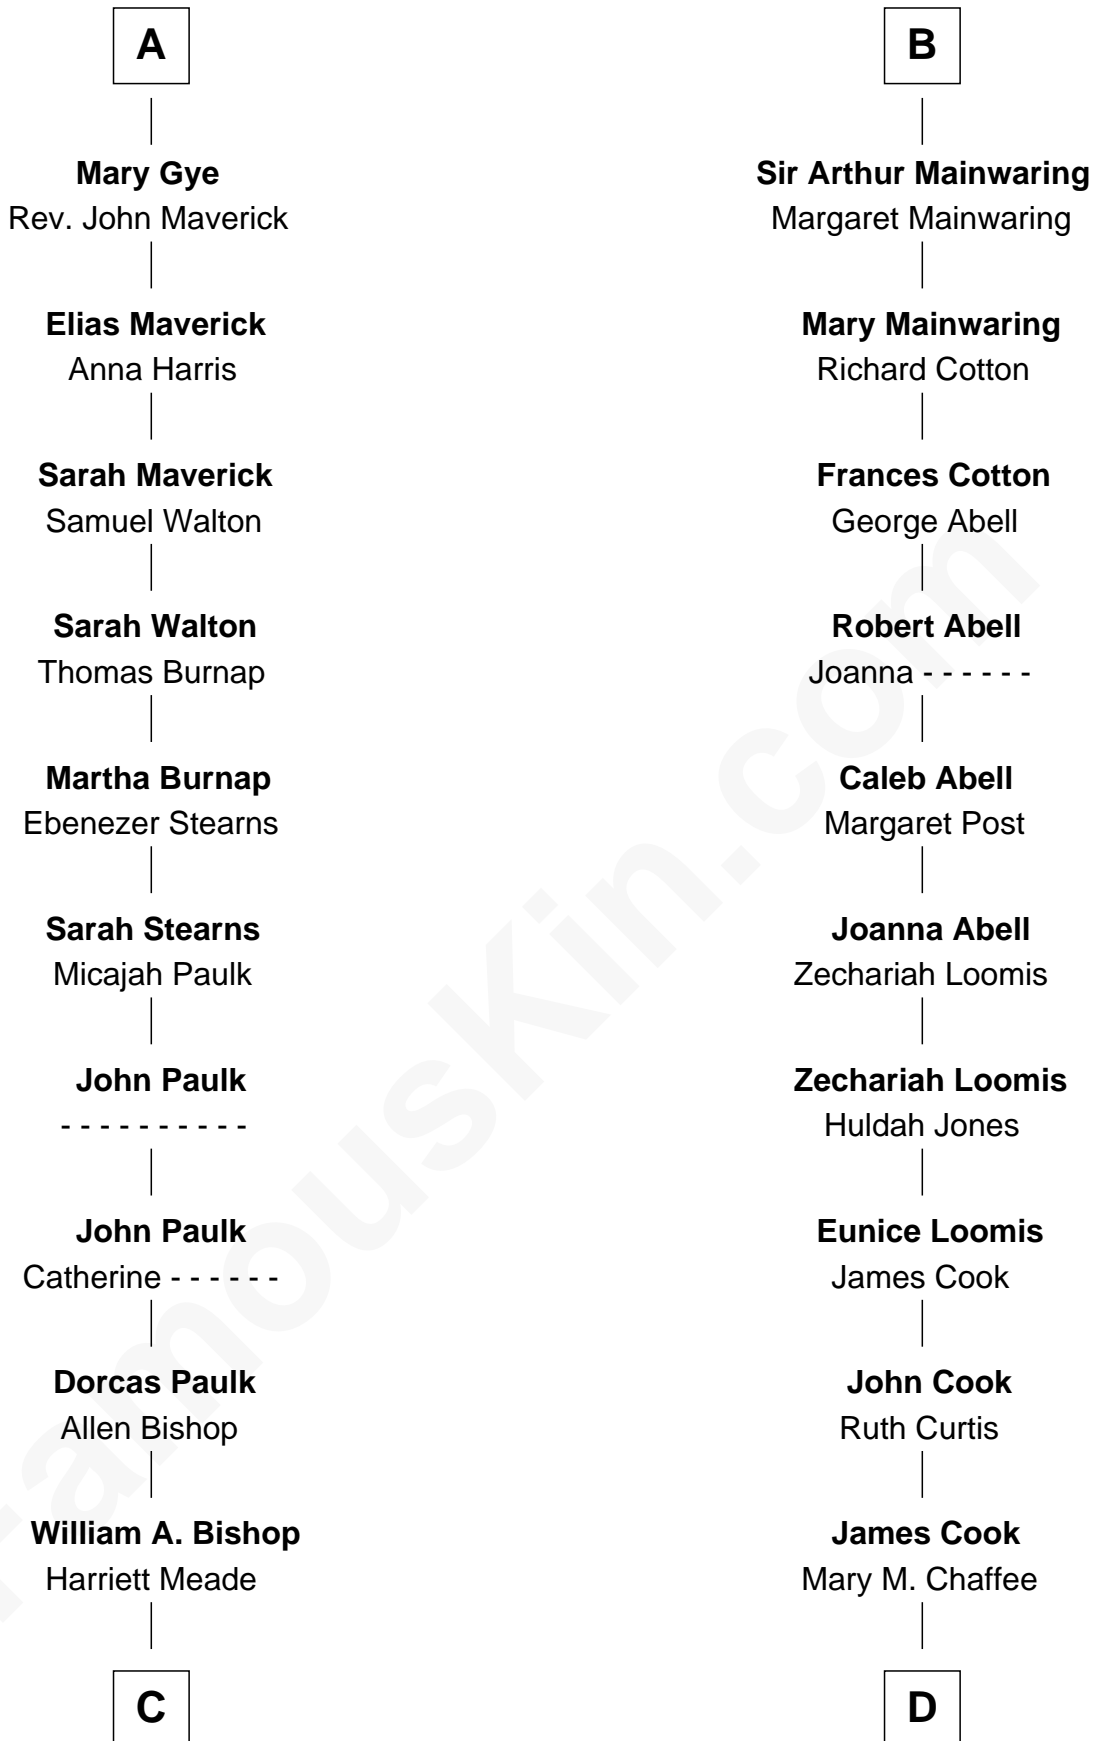

FamousKin.com Relationship Chart of

Michael Strahan

NFL Player and TV Personality

20th cousin 1 time removed of

Amber Stevens West

TV and Movie Actress

Richard Fitzalan
Eleanor Plantagenet

C