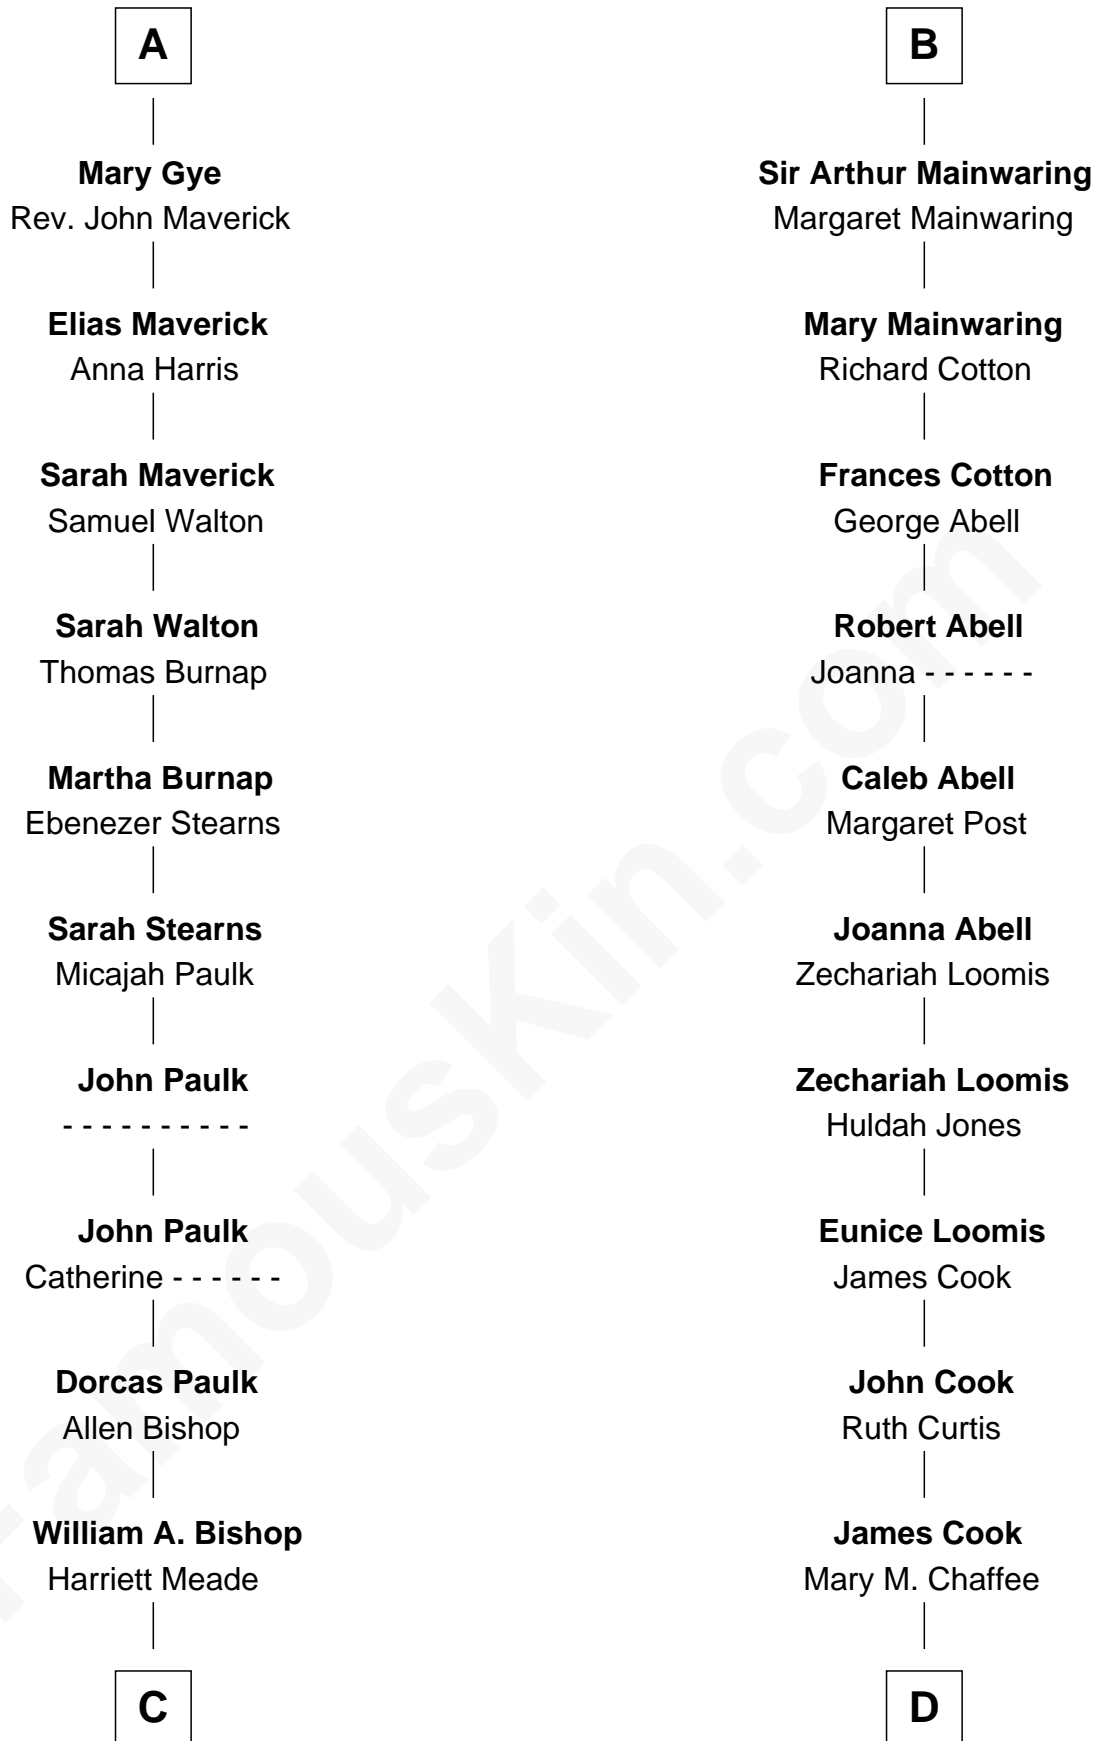

FamousKin.com

Relationship Chart of

Michael Strahan

NFL Player and TV Personality

20th cousin of

Shadoe Stevens

Radio Disc Jockey

Richard Fitzalan
Eleanor Plantagenet