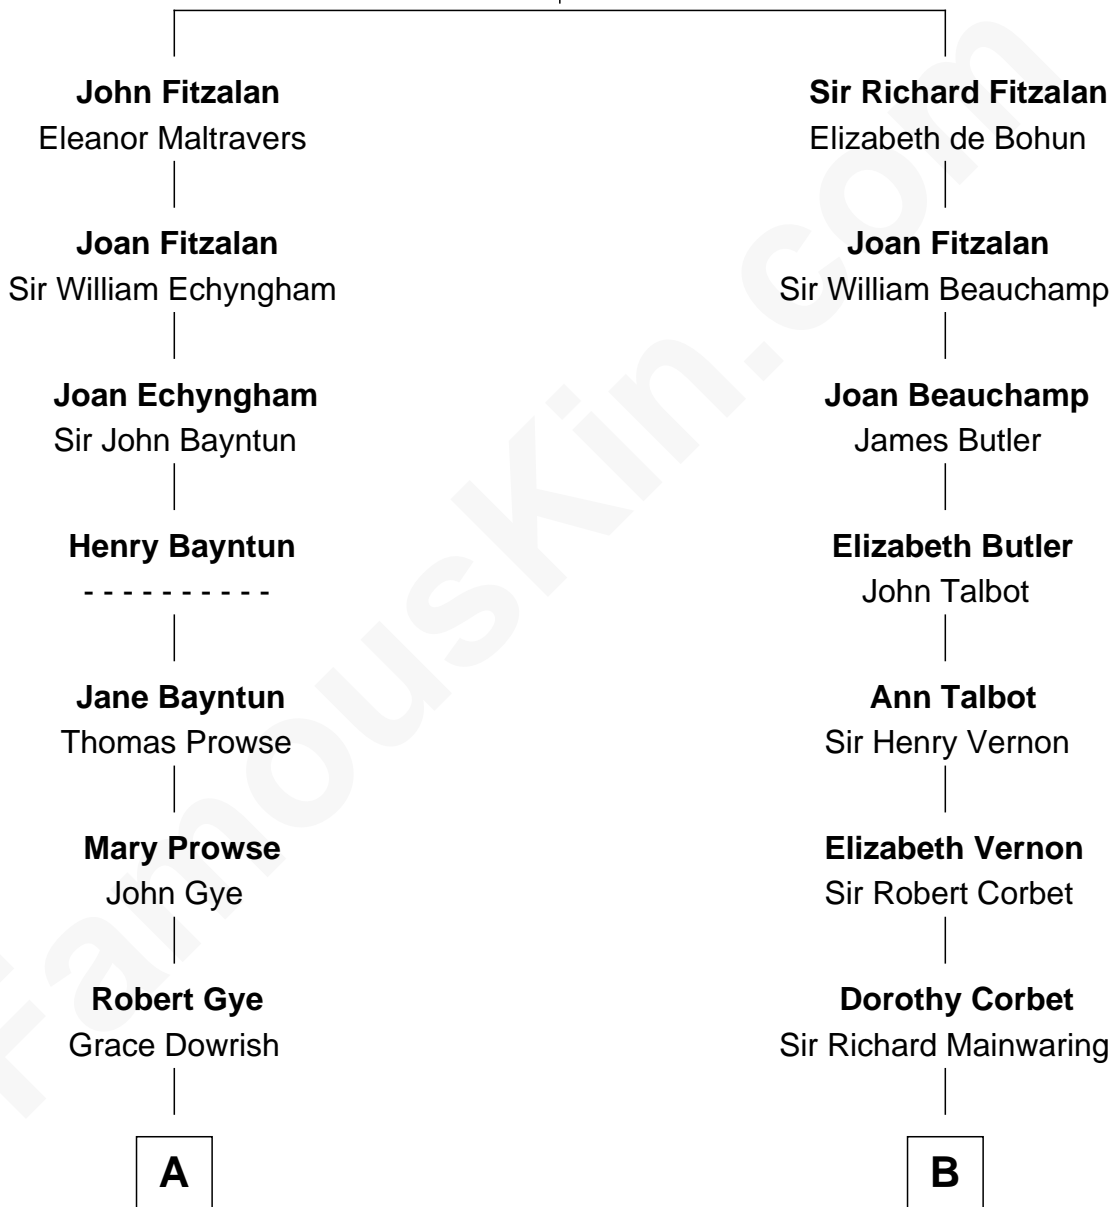

FamousKin.com

Relationship Chart of

Michael Strahan

NFL Player and TV Personality

20th cousin of

Shadoe Stevens

Radio Disc Jockey

Richard Fitzalan
Eleanor Plantagenet

C

Creola Mead
Jado D. Traylor

James Curtis Traylor
Caroline McCarter

Louise Traylor
Gene Willie Strahan

Michael Strahan
NFL Player and TV Personality

D

Josey Chaffee Cook
Julianne Frances Taylor

Frances Jemima Cook
Albert Baas