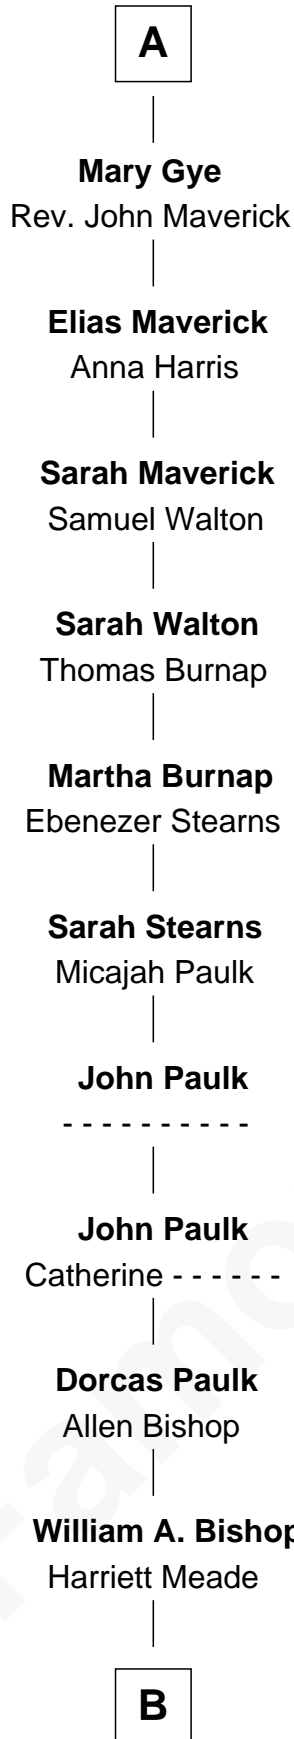

FamousKin.com Relationship Chart of

Michael Strahan

NFL Player and TV Personality

6th cousin 14 times removed of

Catherine Howard

5th Wife of King Henry VIII

Richard Fitzalan
Eleanor Plantagenet

B

—
Creola Mead
Jado D. Traylor

—
James Curtis Traylor
Caroline McCarter

—
Louise Traylor
Gene Willie Strahan

—
Michael Strahan
NFL Player and TV Personality

FamousKin.com