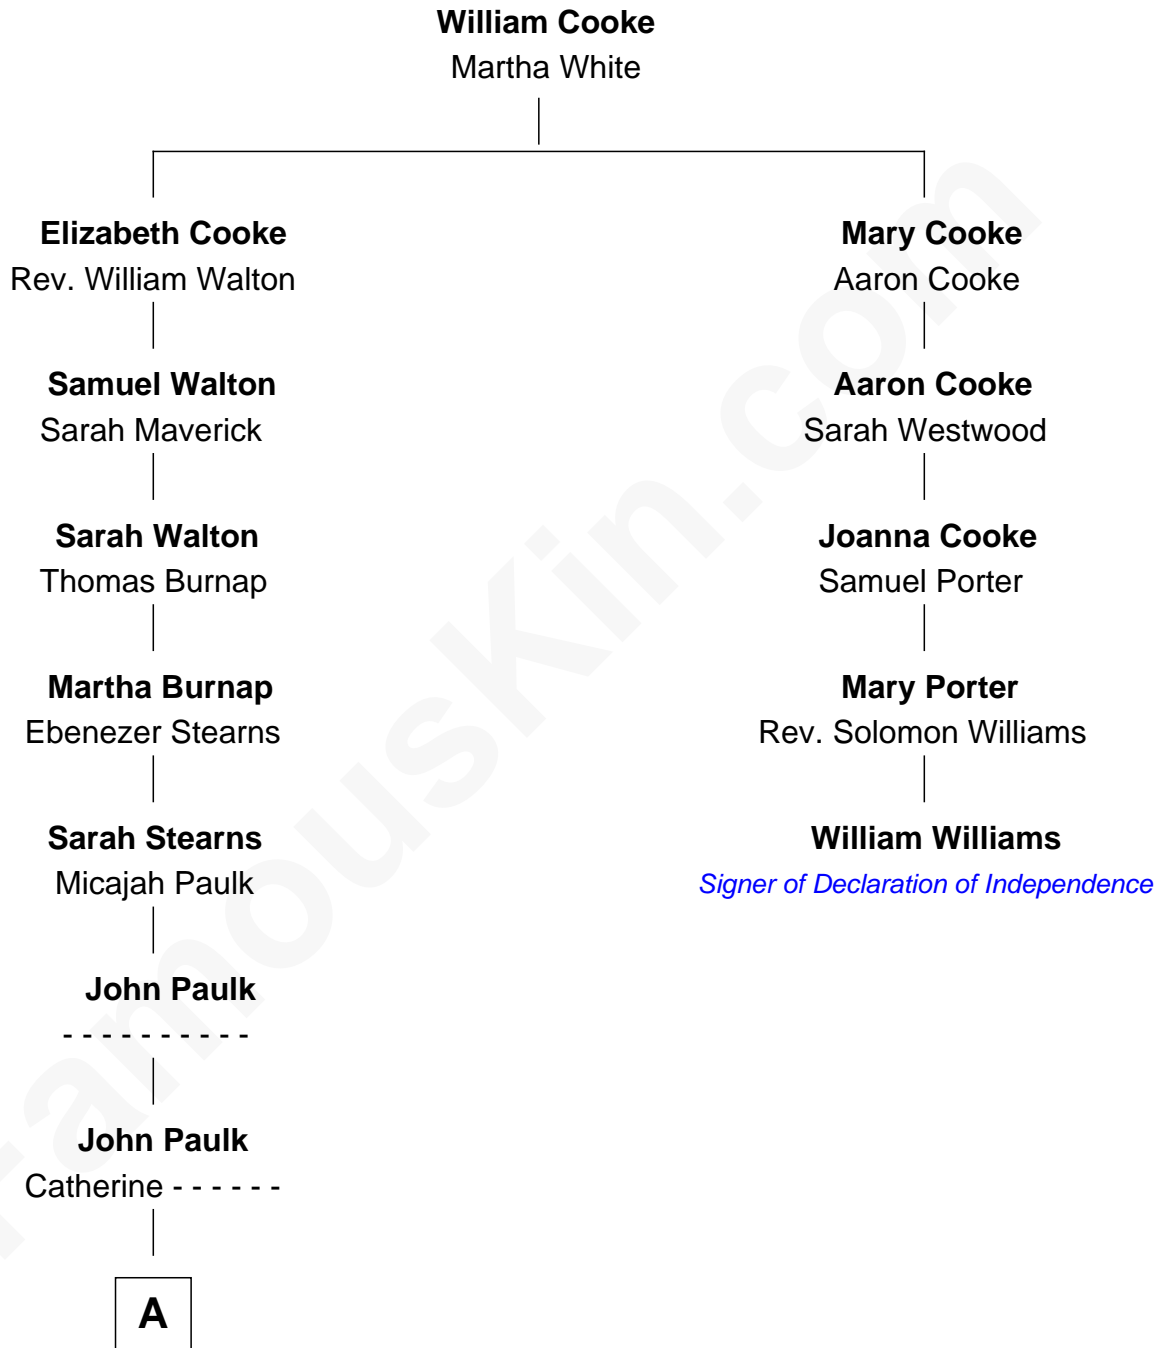

# FamousKin.com Relationship Chart of

**Michael Strahan**

*NFL Player and TV Personality*

4th cousin 8 times removed of

**William Williams**

*Signer of the Declaration of Independence*

**A**

**Dorcas Paulk**

Allen Bishop

**William A. Bishop**

Harriett Meade

**Creola Mead**

Jado D. Traylor

**James Curtis Traylor**

Caroline McCarter

**Louise Traylor**