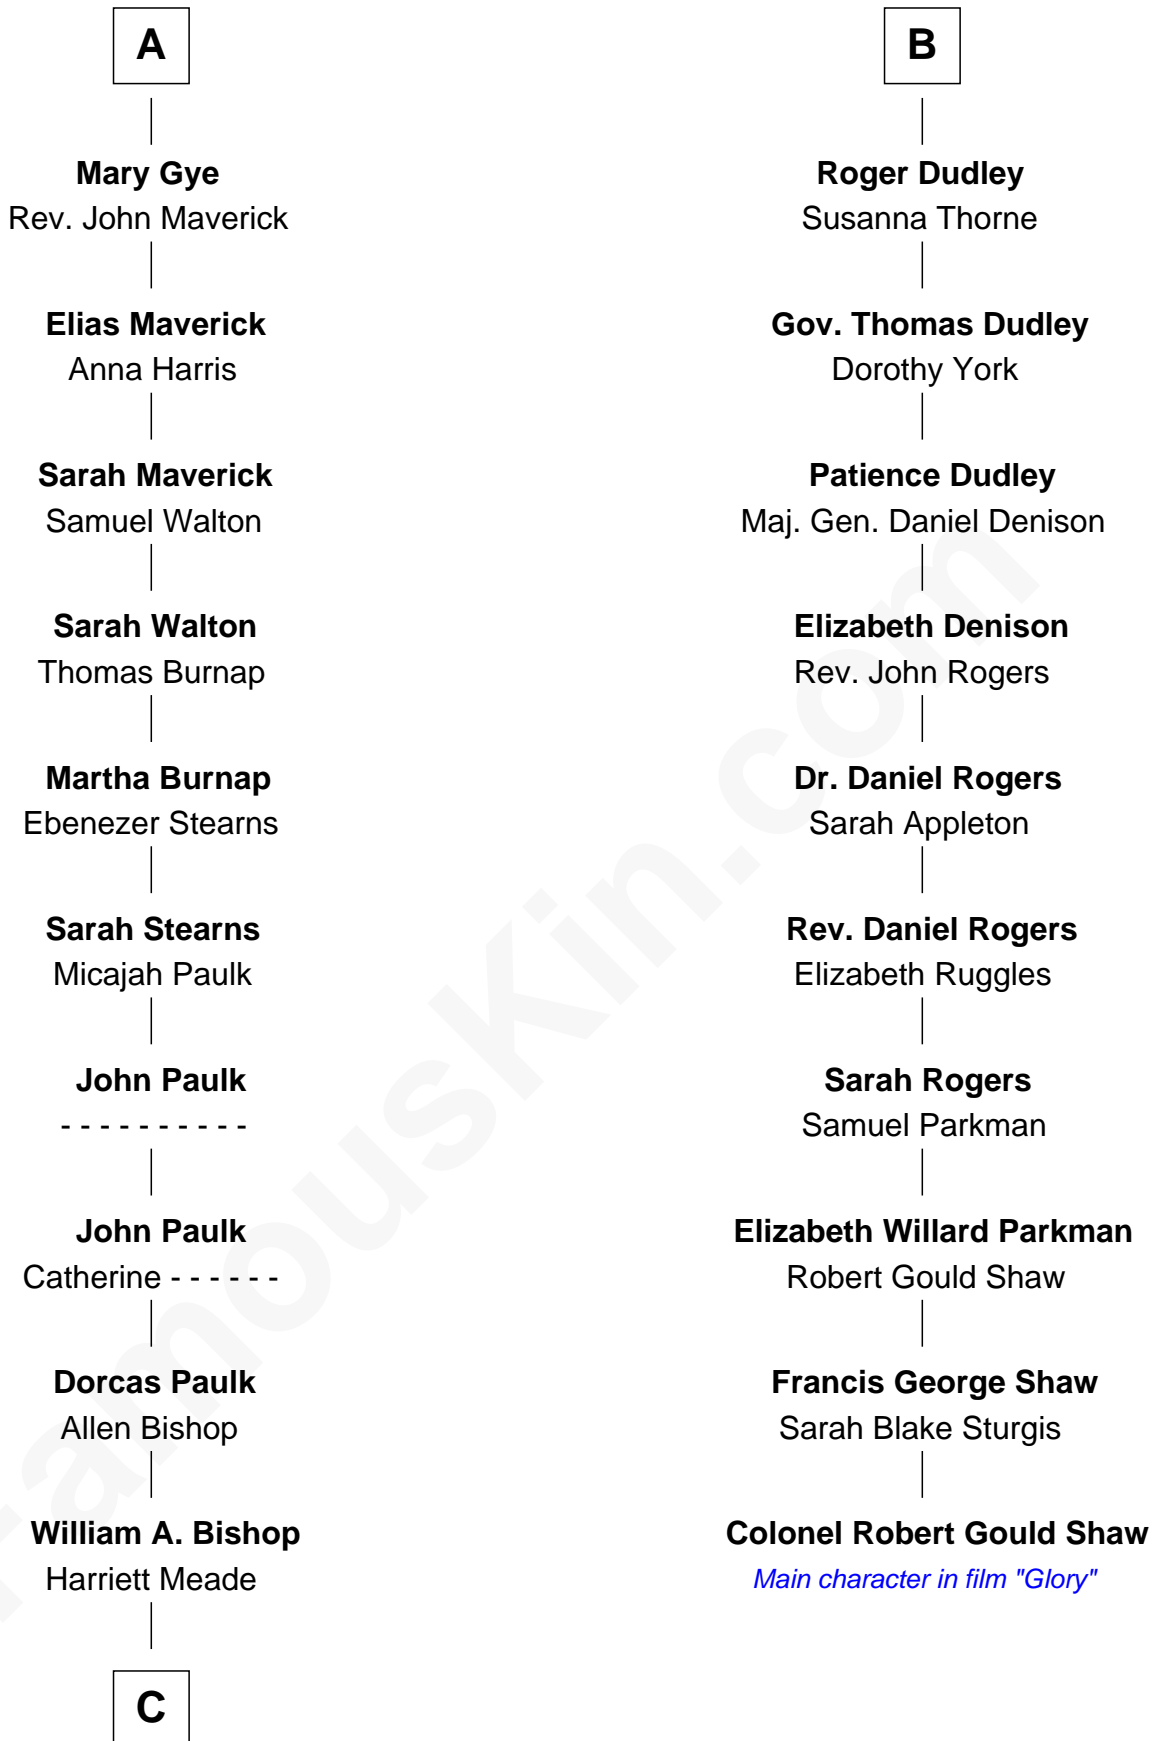

FamousKin.com

Relationship Chart of

Michael Strahan

NFL Player and TV Personality

16th cousin 4 times removed of

Colonel Robert Gould Shaw

U.S. Civil War leader of film "Glory" fame

C

—
Creola Mead
Jado D. Traylor

—
James Curtis Traylor
Caroline McCarter

—
Louise Traylor
Gene Willie Strahan

—
Michael Strahan
NFL Player and TV Personality

FamousKin.com