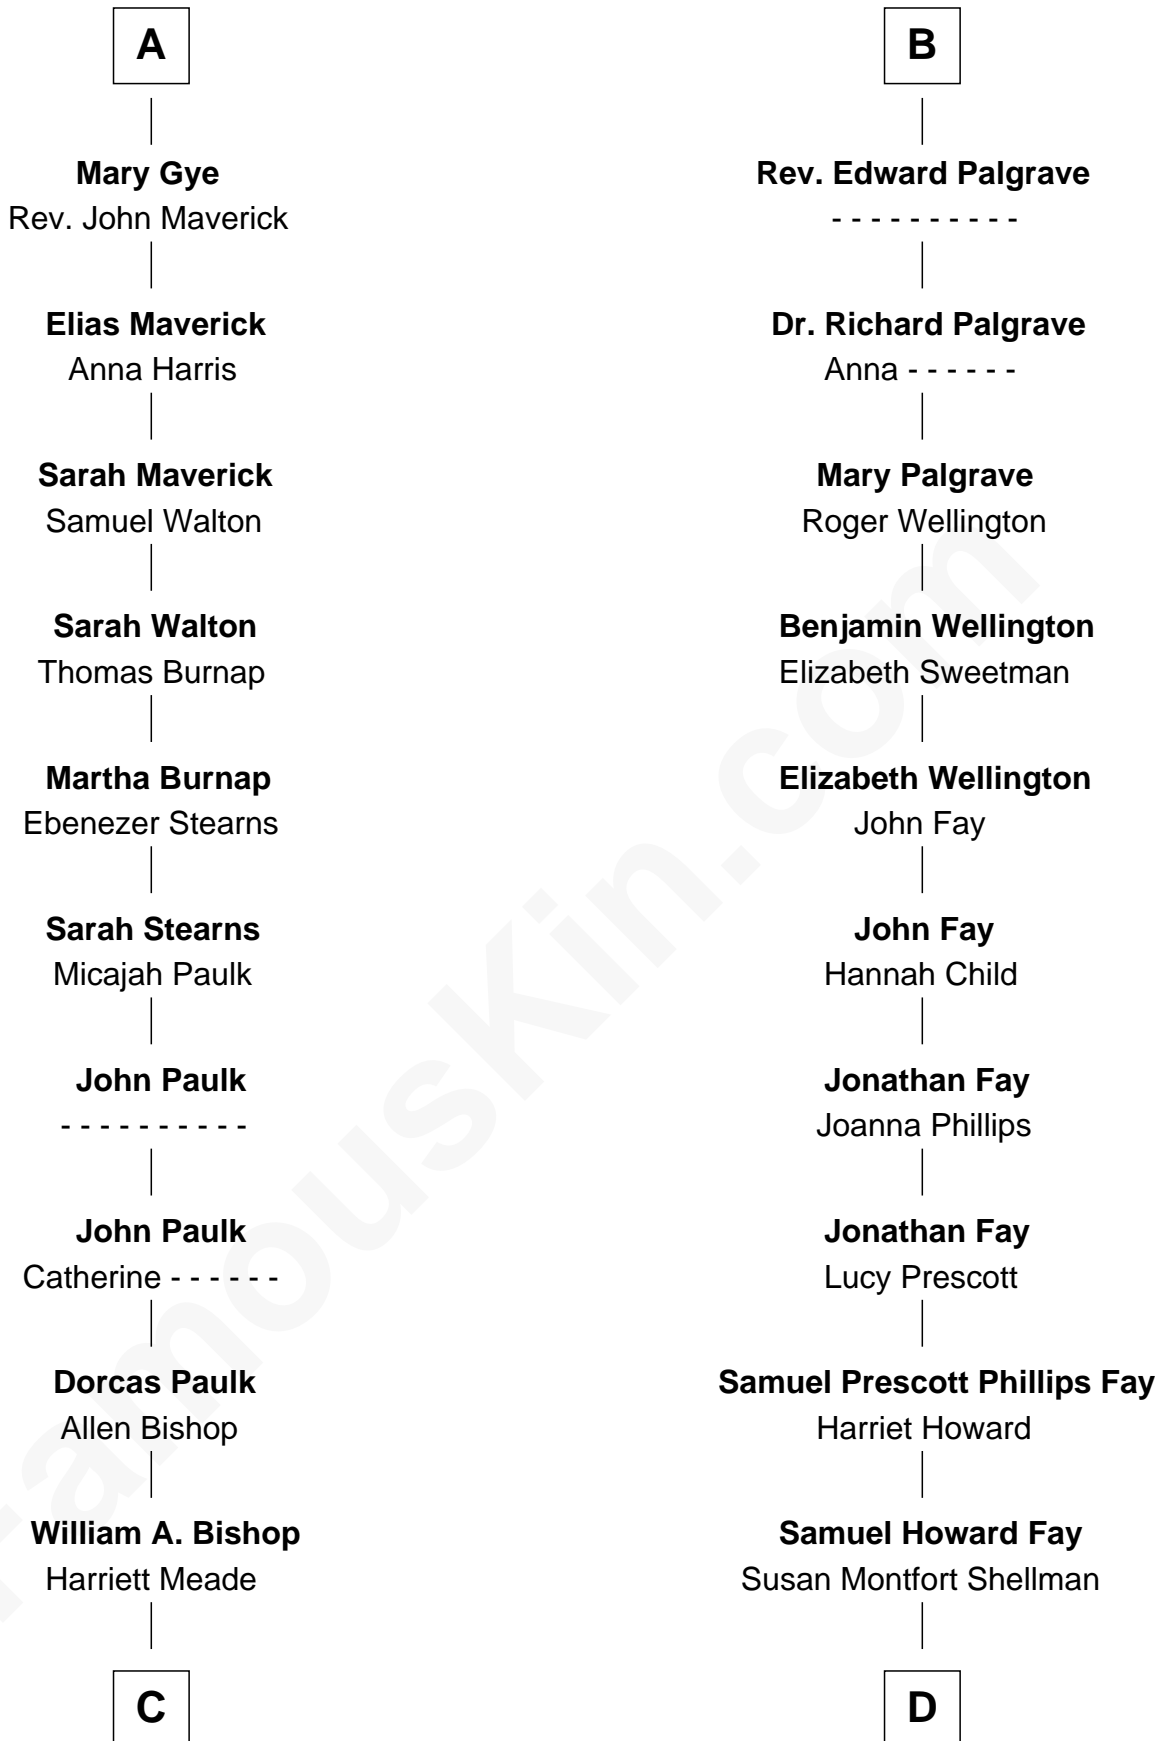

FamousKin.com Relationship Chart of

Michael Strahan

NFL Player and TV Personality

20th cousin of

George H. W. Bush

41st U.S. President

Richard Fitzalan
Eleanor Plantagenet

C

Creola Mead
Jado D. Traylor

James Curtis Traylor
Caroline McCarter

Louise Traylor
Gene Willie Strahan

Michael Strahan
NFL Player and TV Personality

D

Harriet Eleanor Fay
Rev. James Smith Bush

Samuel Prescott Bush
Flora Sheldon

Prescott Sheldon Bush
Dorothy Wear Walker

George H. W. Bush
41st U.S. President

FamousKin.com