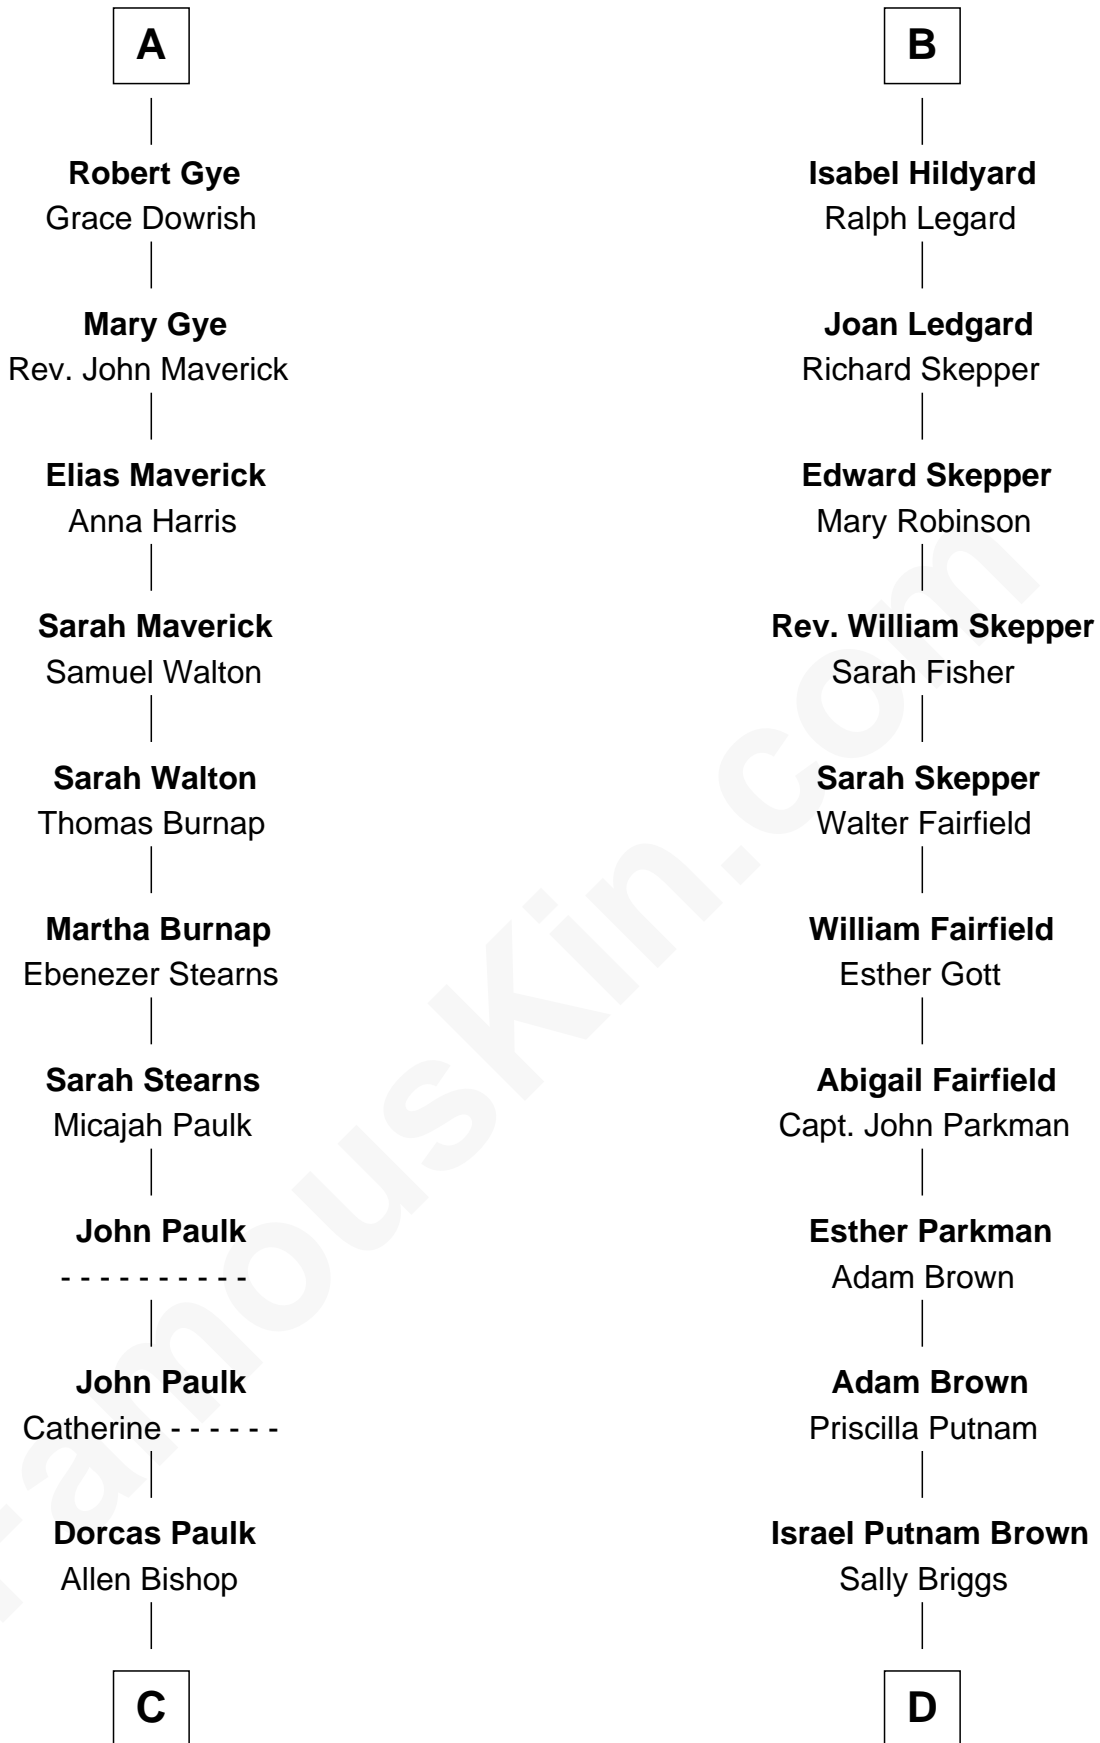

FamousKin.com Relationship Chart of

Michael Strahan

NFL Player and TV Personality

20th cousin 1 time removed of

Calvin Coolidge

30th U.S. President

Henry Plantagenet

Maud de Chaworth

C

William A. Bishop

Harriett Meade

Creola Mead

Jado D. Traylor

James Curtis Traylor

Caroline McCarter

Louise Traylor