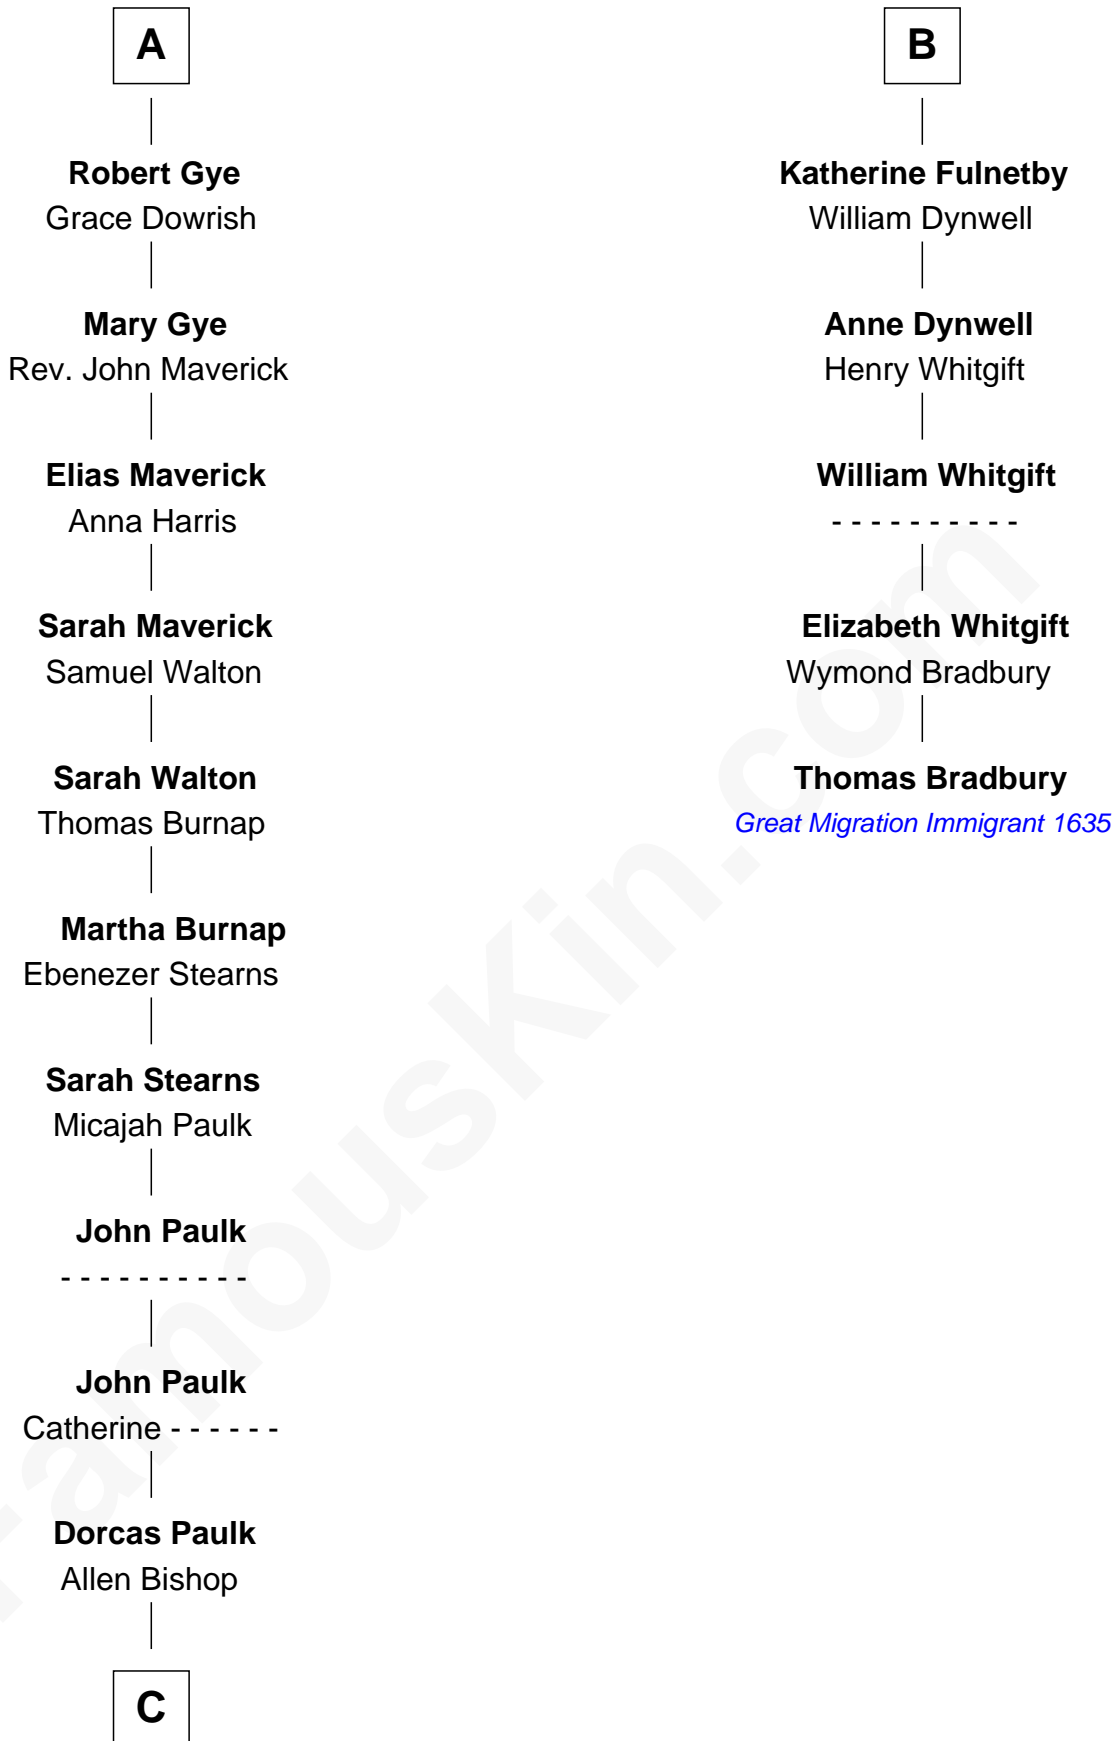

FamousKin.com Relationship Chart of

Michael Strahan

NFL Player and TV Personality

11th cousin 10 times removed of

Thomas Bradbury

(c1610/11 - 1694/5) Great Migration Immigrant 1635

Henry Plantagenet

Maud de Chaworth

Eleanor Plantagenet

Richard Fitzalan

John Fitzalan

Eleanor Maltravers

Joan Fitzalan

Sir William Echyngnam

Joan Echyngnam

Sir John Bayntun

John de Mowbray

Elizabeth de Segrave

Eleanor de Mowbray

John de Welles

Eudo de Welles

Maud de Greystoke

Sir Lionel de Welles

Joan de Waterton

Margaret de Welles

Sir Thomas Dymoke

Jane Dymoke

John Fulnetby

B

C

William A. Bishop

Harriett Meade