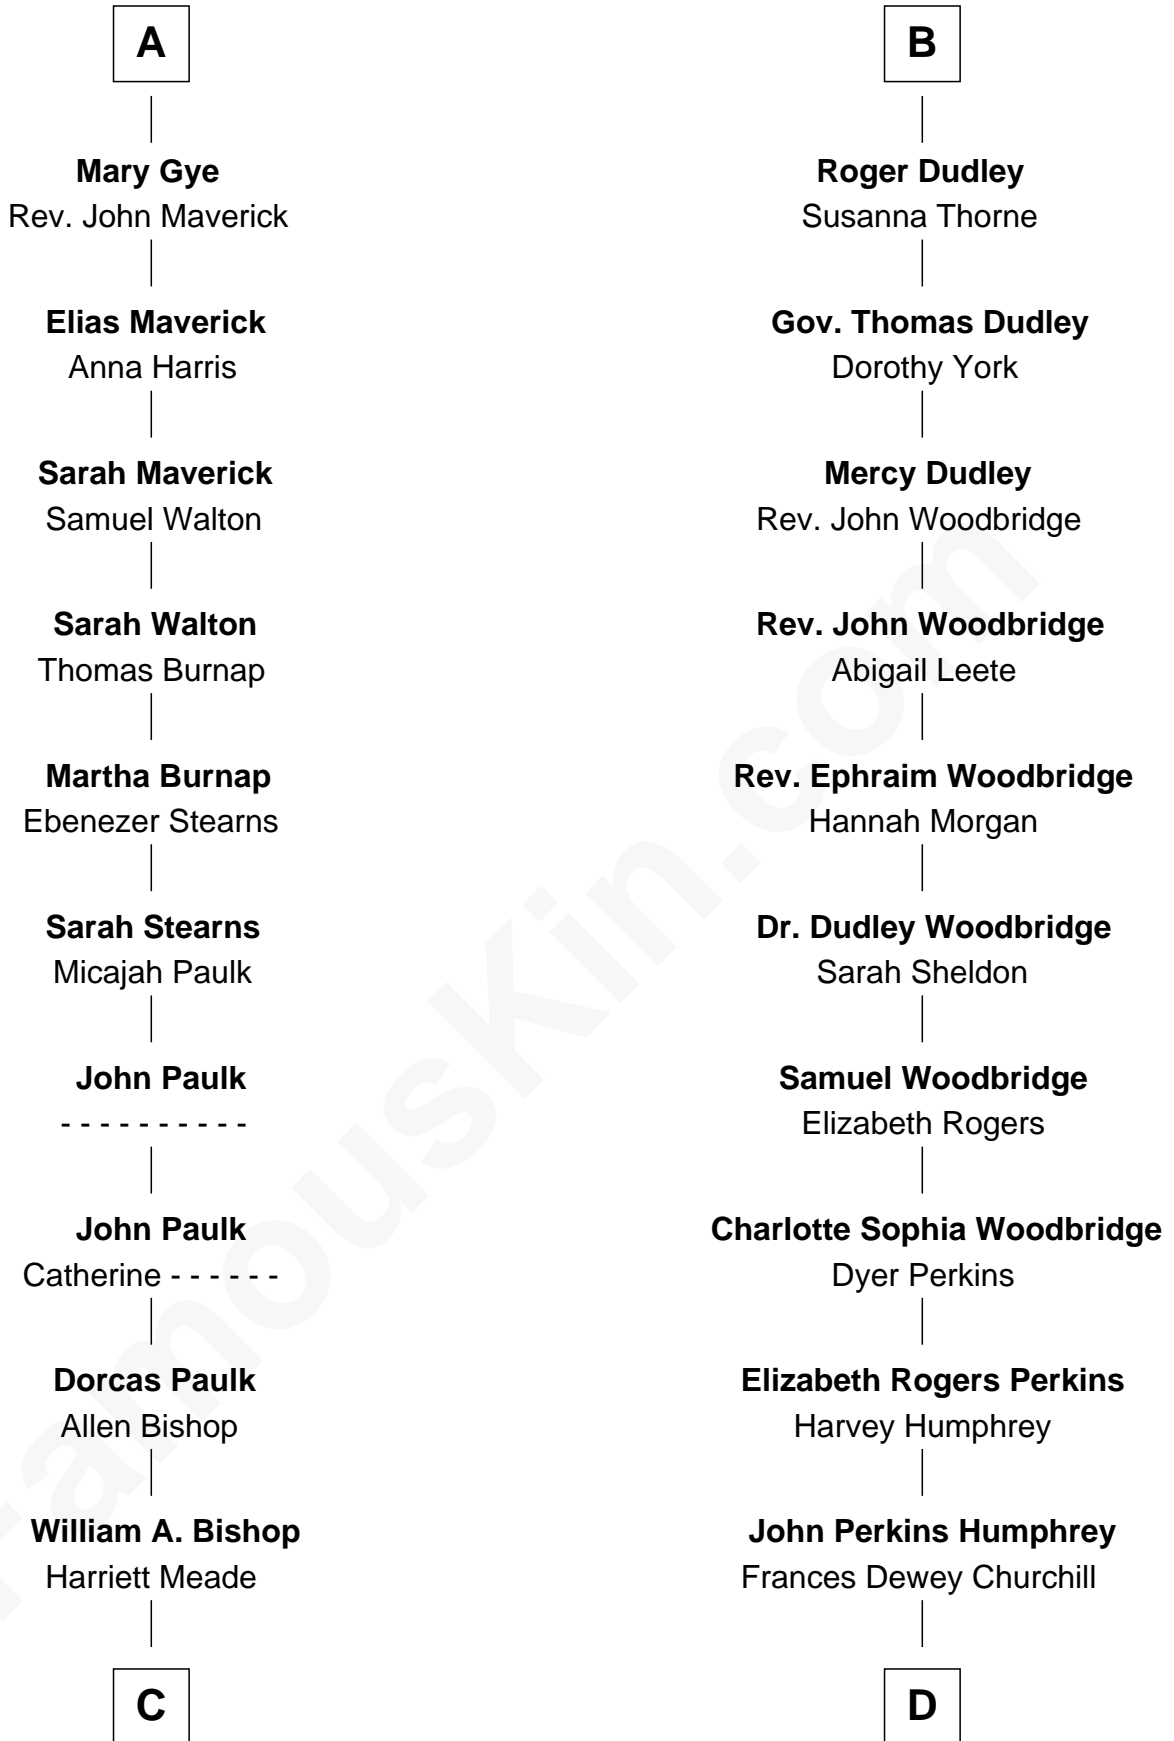

# FamousKin.com Relationship Chart of

**Michael Strahan**

*NFL Player and TV Personality*

18th cousin 2 times removed of

**Humphrey Bogart**

*Movie Actor*

**Richard Fitzalan**  
Eleanor Plantagenet

**C**

**Creola Mead**  
Jado D. Traylor

**James Curtis Traylor**  
Caroline McCarter

**Louise Traylor**  
Gene Willie Strahan

**Michael Strahan**  
*NFL Player and TV Personality*

**D**

**Maud Humphrey**  
Dr. Belmont Deforest Bogart