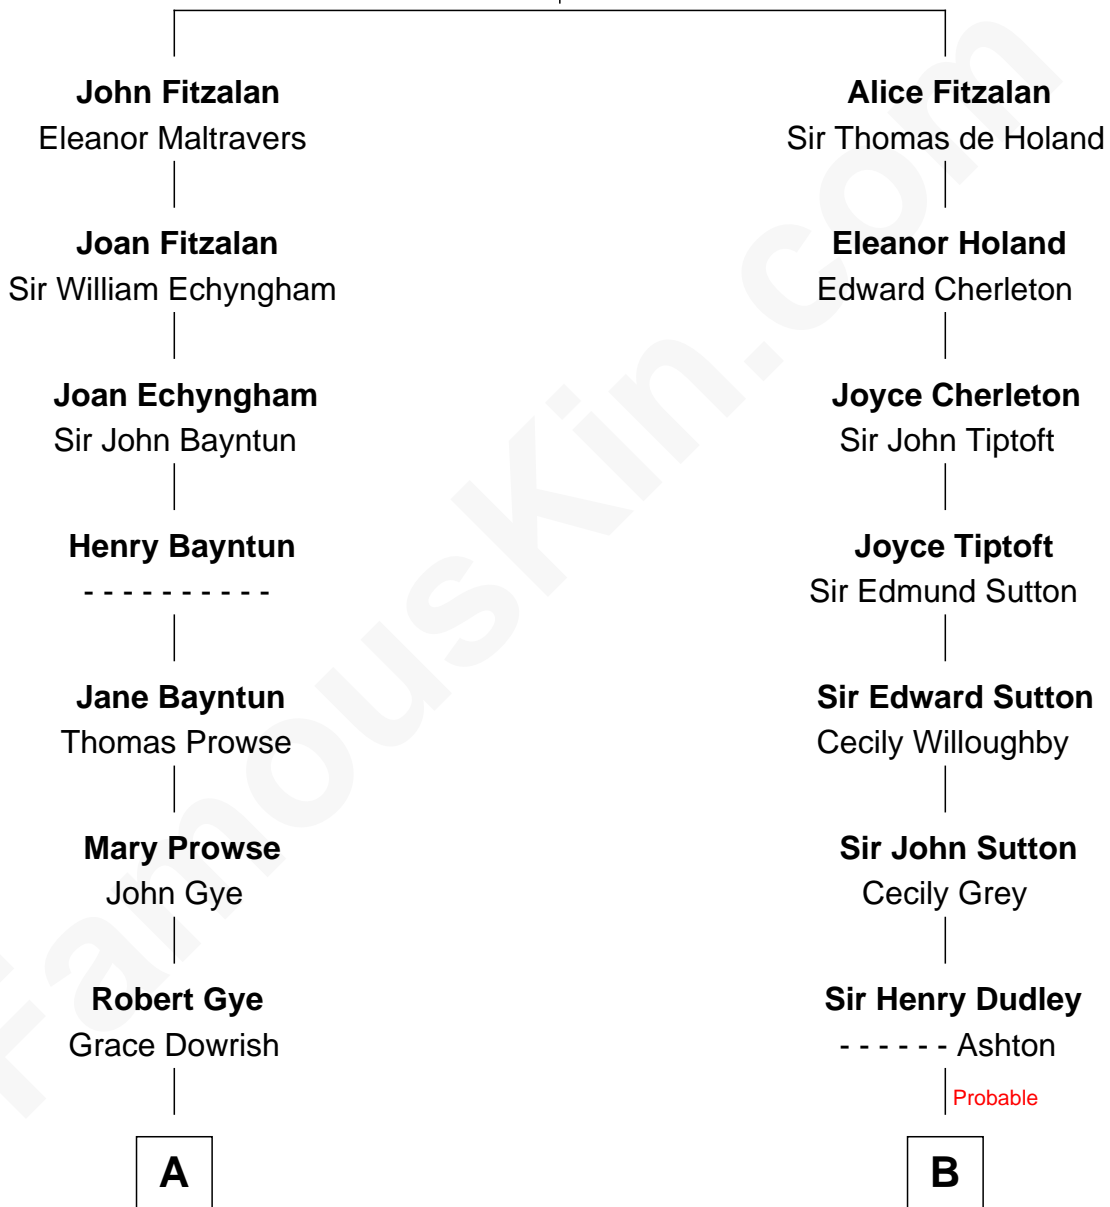

# FamousKin.com Relationship Chart of

**Michael Strahan**

*NFL Player and TV Personality*

18th cousin 2 times removed of

**Humphrey Bogart**

*Movie Actor*

**Richard Fitzalan**  
Eleanor Plantagenet

**C**

**Creola Mead**  
Jado D. Traylor

**James Curtis Traylor**  
Caroline McCarter

**Louise Traylor**  
Gene Willie Strahan

**Michael Strahan**  
*NFL Player and TV Personality*

**D**

**Maud Humphrey**  
Dr. Belmont Deforest Bogart