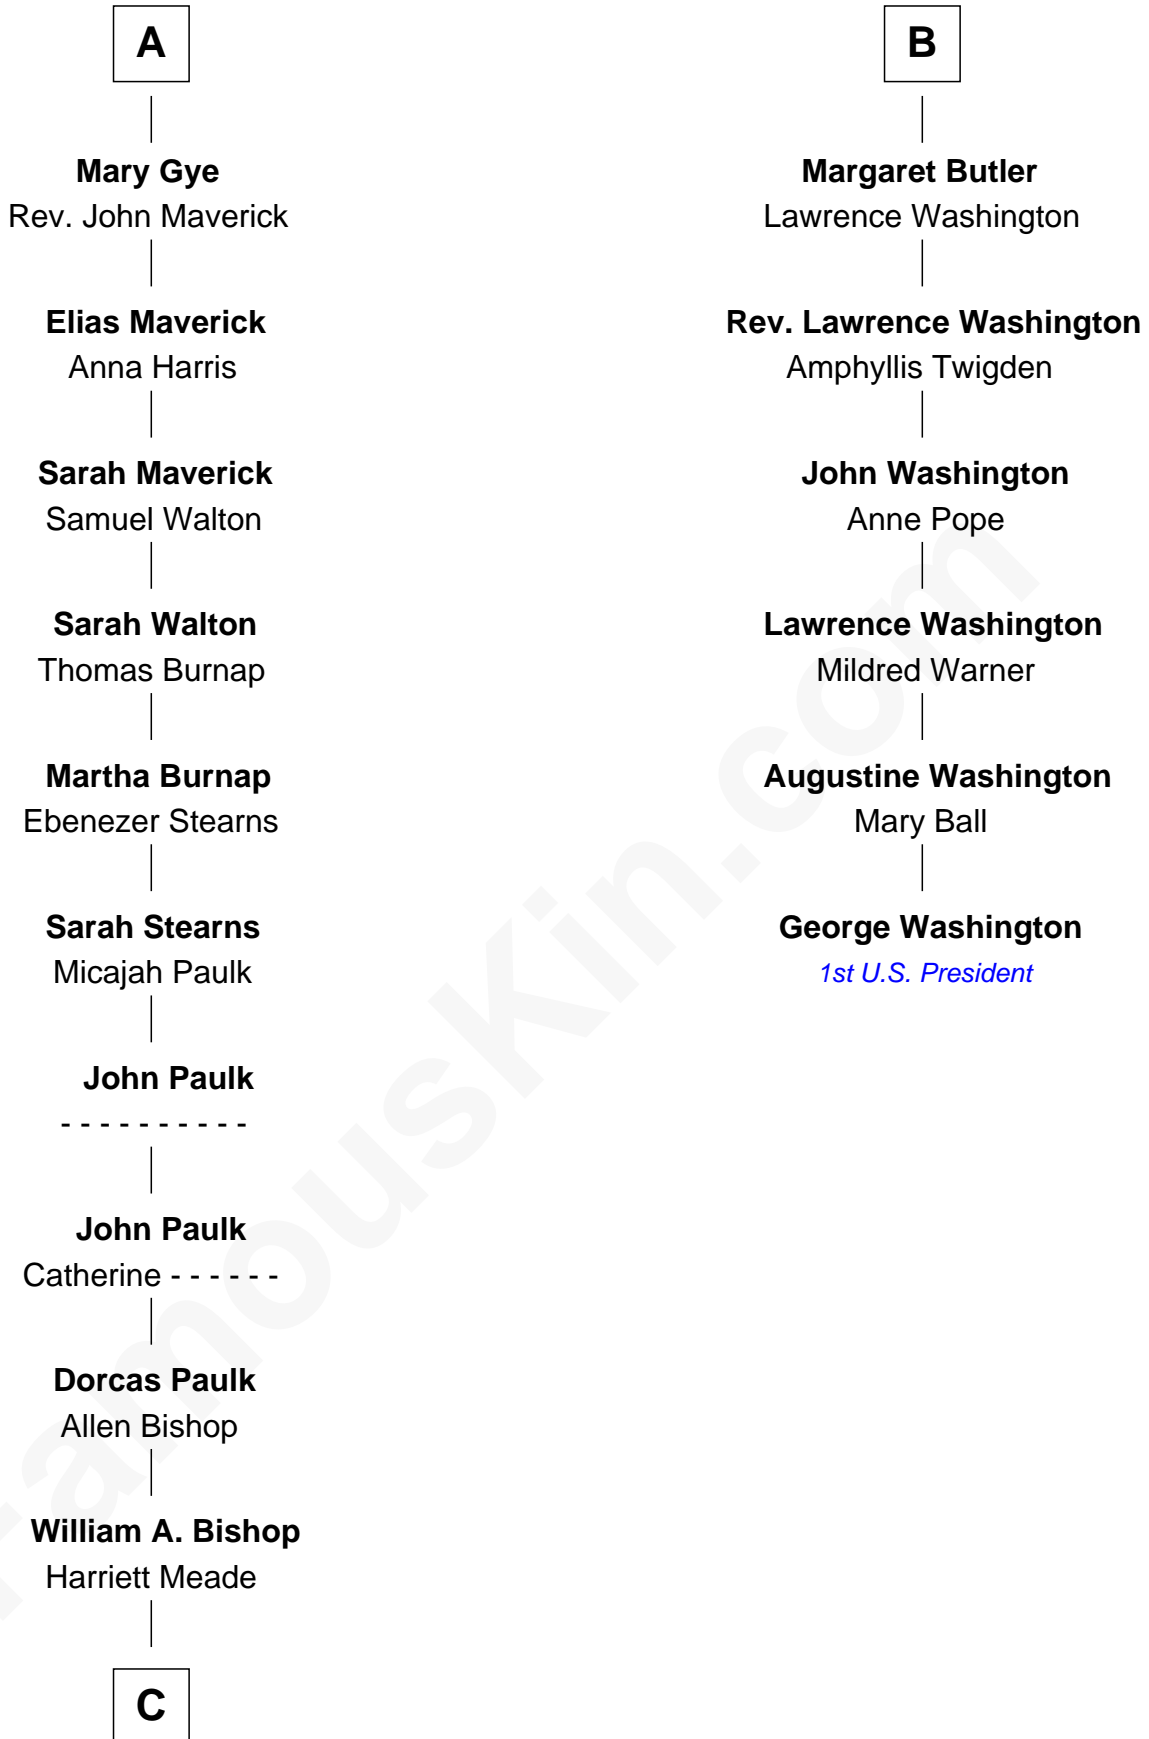

FamousKin.com Relationship Chart of

Michael Strahan

NFL Player and TV Personality

12th cousin 8 times removed of

George Washington

1st U.S. President

Richard Fitzalan
Eleanor Plantagenet

C

Creola Mead
Jado D. Traylor

James Curtis Traylor
Caroline McCarter

Louise Traylor
Gene Willie Strahan

Michael Strahan
NFL Player and TV Personality

FamousKin.com