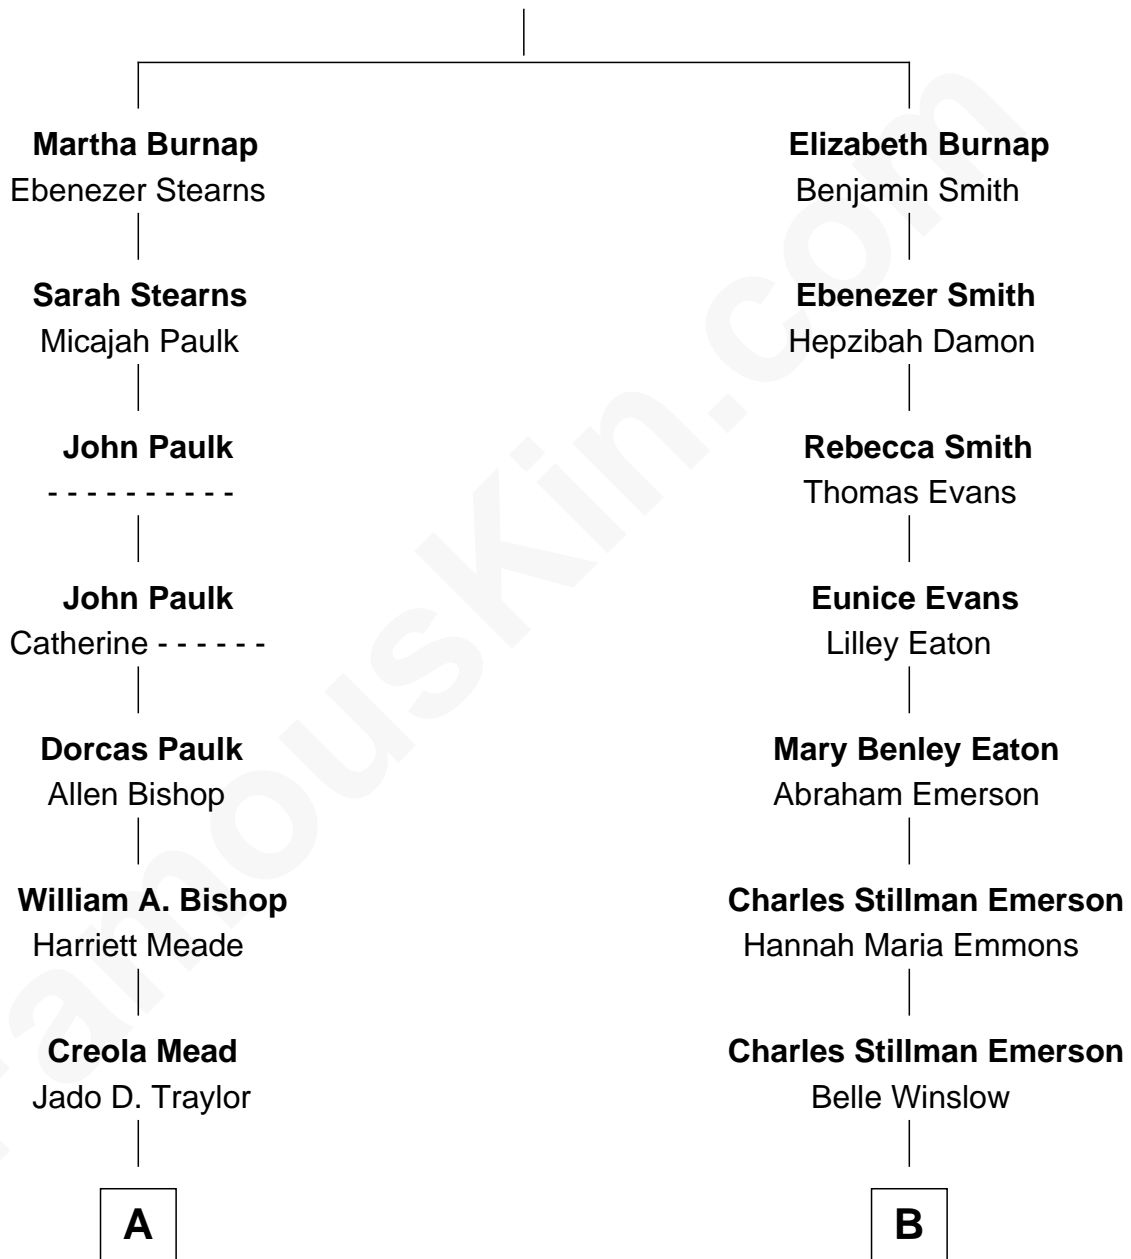

FamousKin.com Relationship Chart of

Michael Strahan

NFL Player and TV Personality

8th cousin 1 time removed of

Alan Shepard

Mercury and Apollo Astronaut

Thomas Burnap

Sarah Walton

FamousKin.com