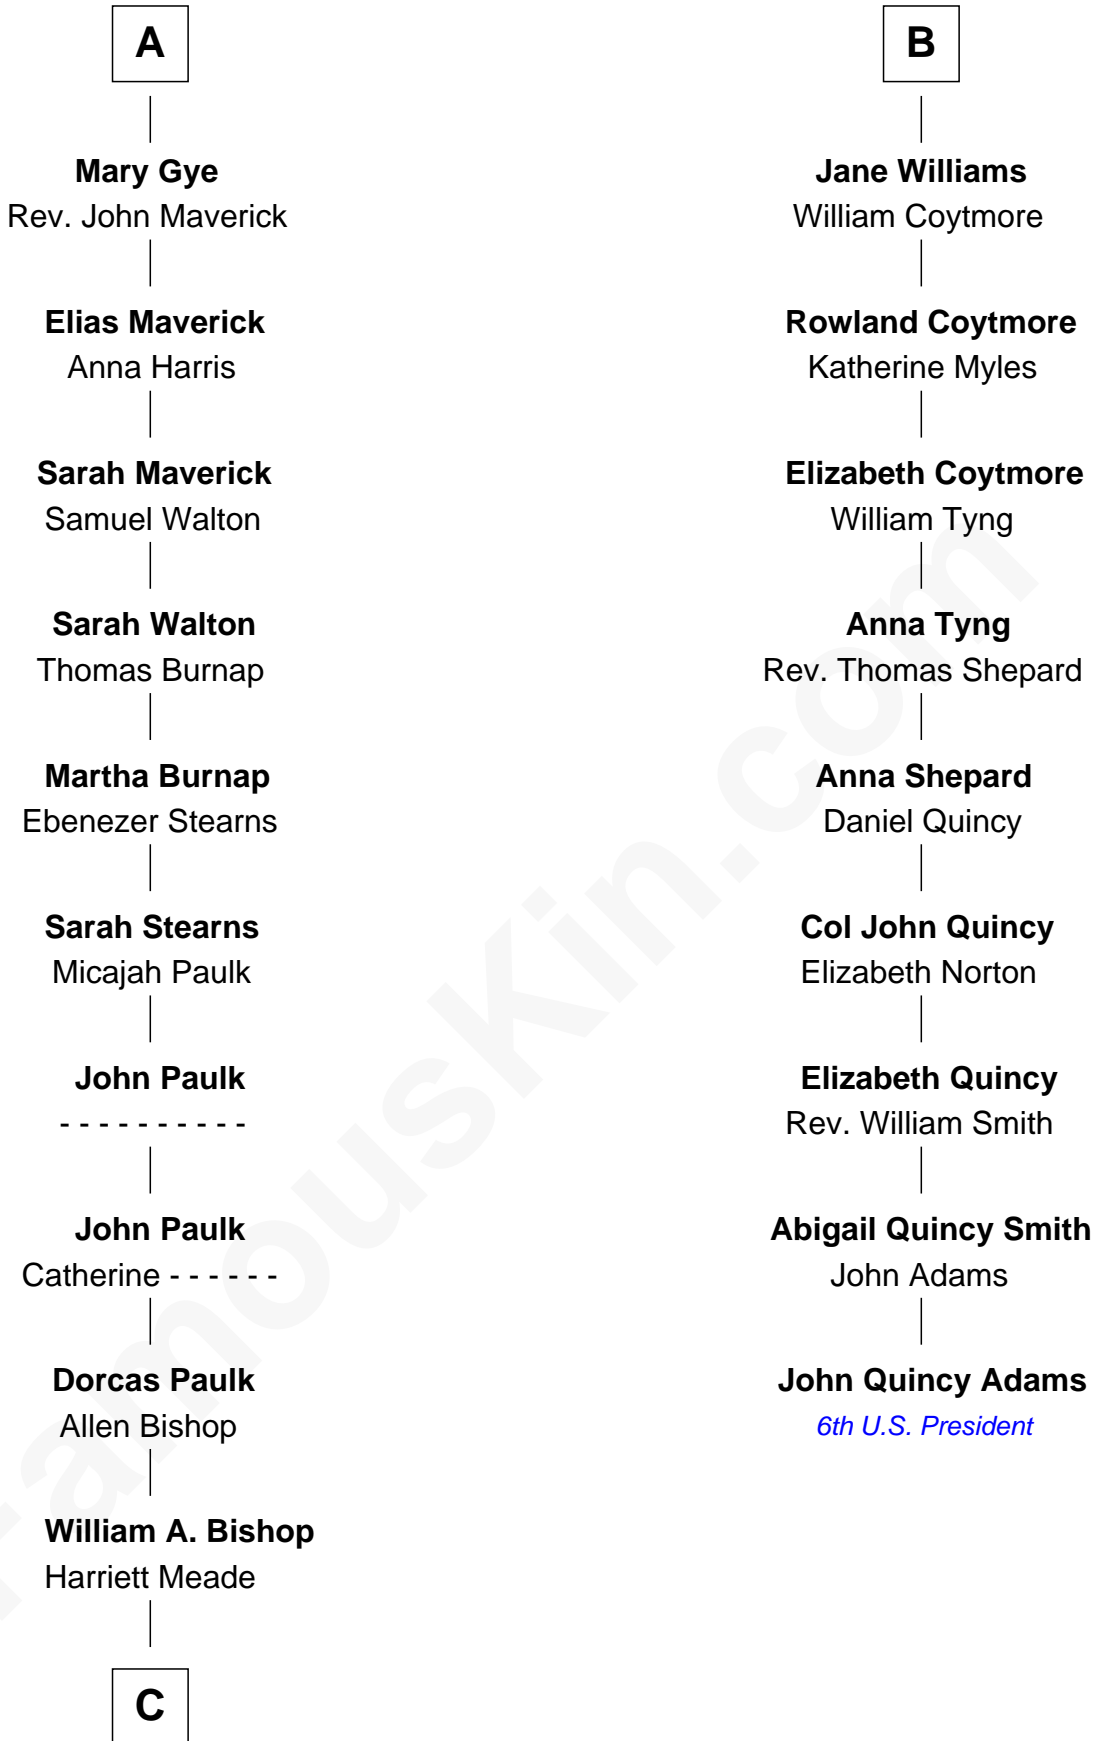

FamousKin.com Relationship Chart of

Michael Strahan

NFL Player and TV Personality

15th cousin 5 times removed of

John Quincy Adams

6th U.S. President

Richard Fitzalan
Eleanor Plantagenet

C

—
Creola Mead
Jado D. Traylor

—
James Curtis Traylor
Caroline McCarter

—
Louise Traylor
Gene Willie Strahan

—
Michael Strahan
NFL Player and TV Personality

FamousKin.com