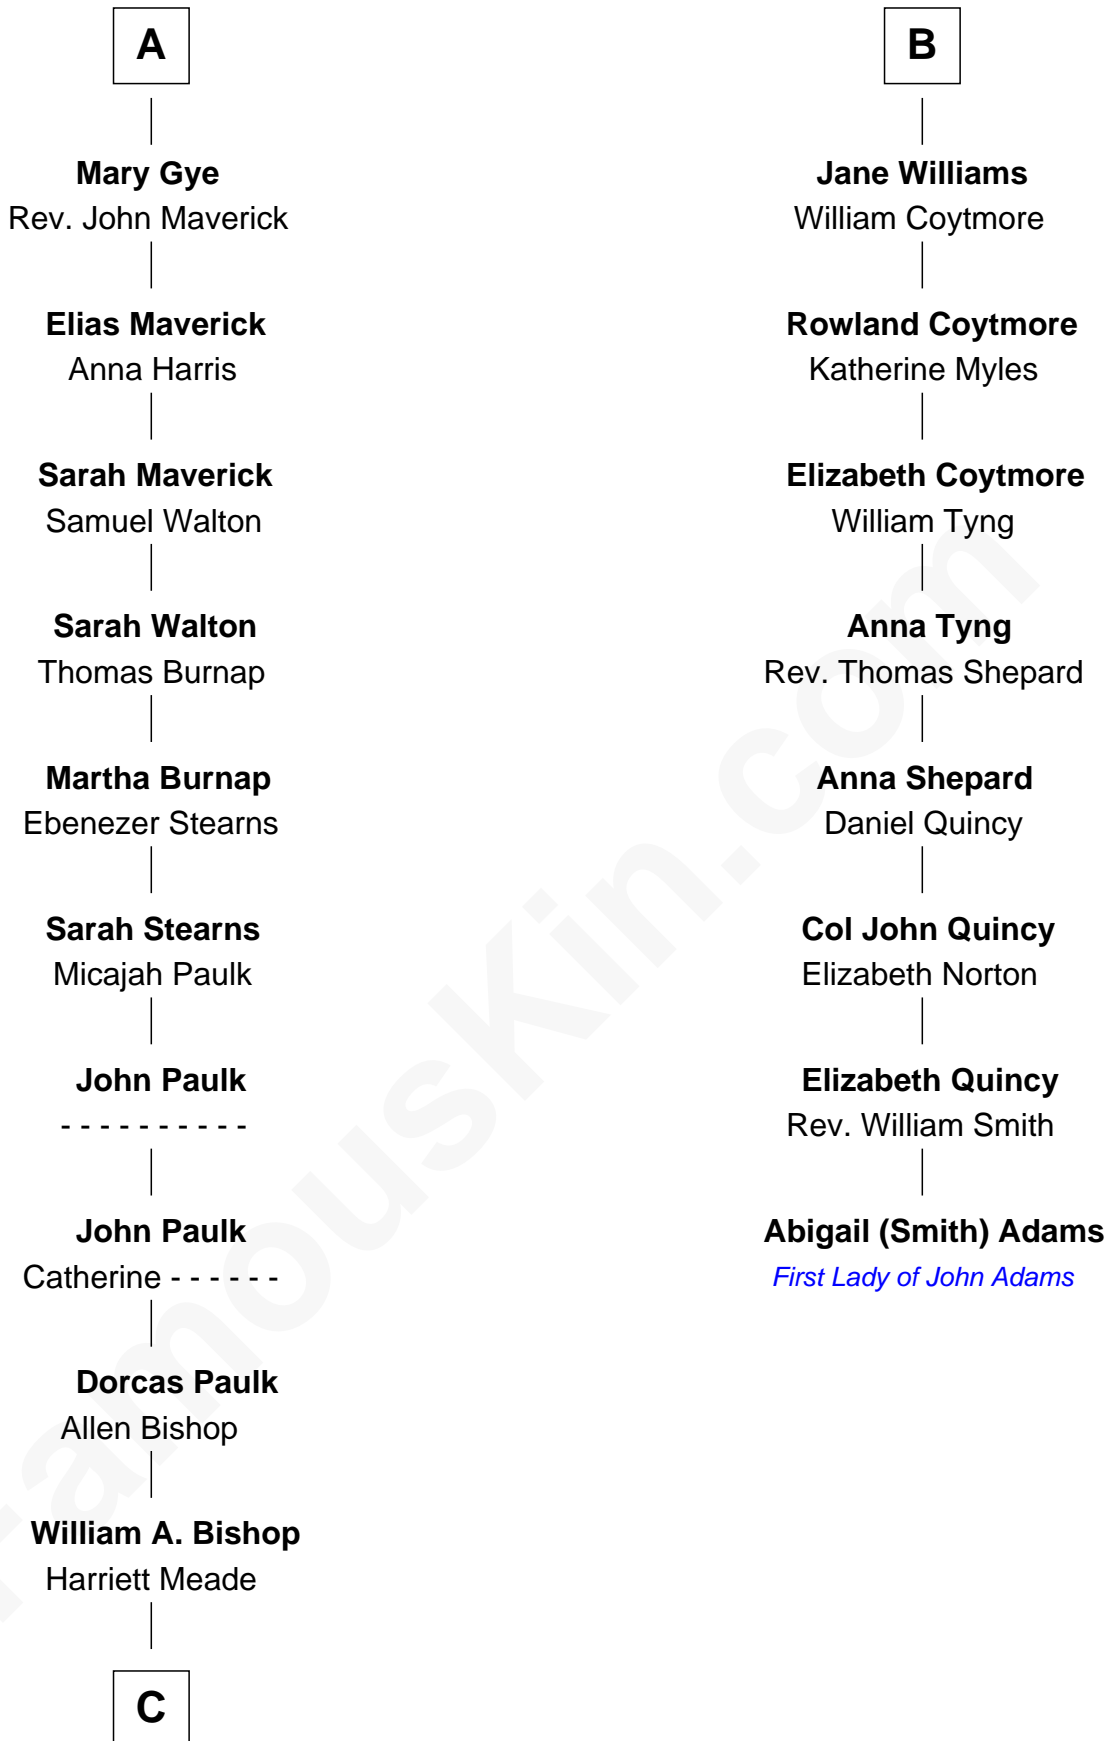

FamousKin.com Relationship Chart of

Michael Strahan

NFL Player and TV Personality

14th cousin 6 times removed of

Abigail (Smith) Adams

First Lady of President John Adams

Richard Fitzalan
Eleanor Plantagenet

C

Creola Mead
Jado D. Traylor

James Curtis Traylor
Caroline McCarter

Louise Traylor
Gene Willie Strahan

Michael Strahan
NFL Player and TV Personality

FamousKin.com