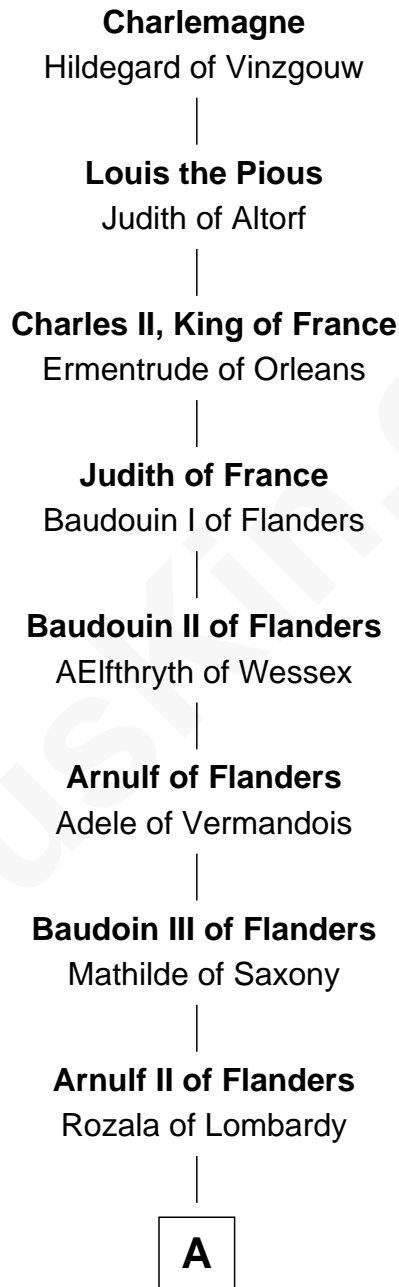

# FamousKin.com Relationship Chart of

**Michael Strahan**

*NFL Player and TV Personality*

37th Great-grandson of

**Charlemagne**

*King of the Franks*

**A**

**Baudoin IV of Flanders**

Ogive of Luxembourg

**Baudoin V of Flanders**

Adela of France

**Matilda of Flanders**

William I, King of England

**Henry I, King of England**

Maud of Scotland

**Maud of England**

Geoffrey Plantagenet

**Henry II, King of England**

Eleanor of Aquitaine

**John, King of England**

Isabelle of Angoulême

**Henry III, King of England**

Eleanor of Provence

**Edmund Plantagenet**