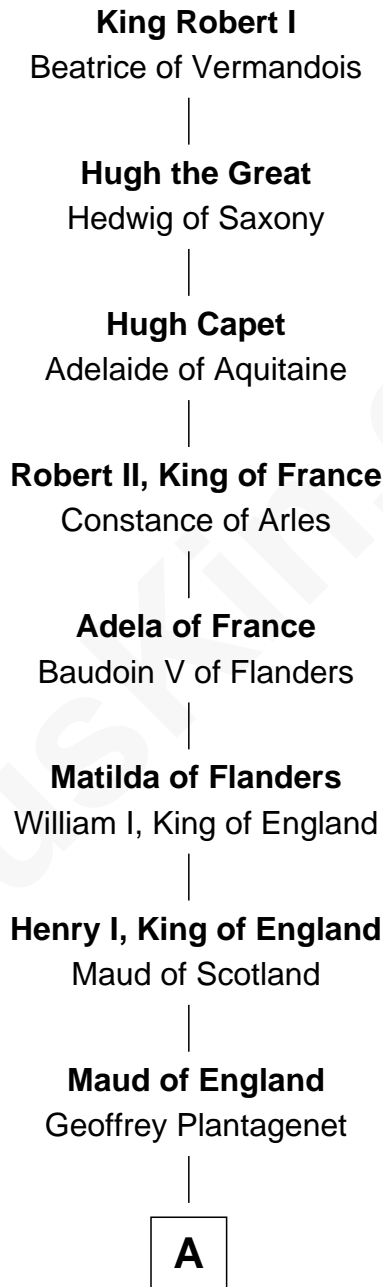

# FamousKin.com Relationship Chart of

**Michael Strahan**

*NFL Player and TV Personality*

**32nd Great-grandson of**

**King Robert I**

*King of France*

**A**

**Henry II, King of England**

Eleanor of Aquitaine

**John, King of England**

Isabelle of Angoulême

**Henry III, King of England**

Eleanor of Provence

**Edmund Plantagenet**

Blanche of Artois

**Henry Plantagenet**

Maud de Chaworth

**Eleanor Plantagenet**

Richard Fitzalan

**John Fitzalan**

Eleanor Maltravers

**Joan Fitzalan**

Sir William Echyngam

**Joan Echyngam**