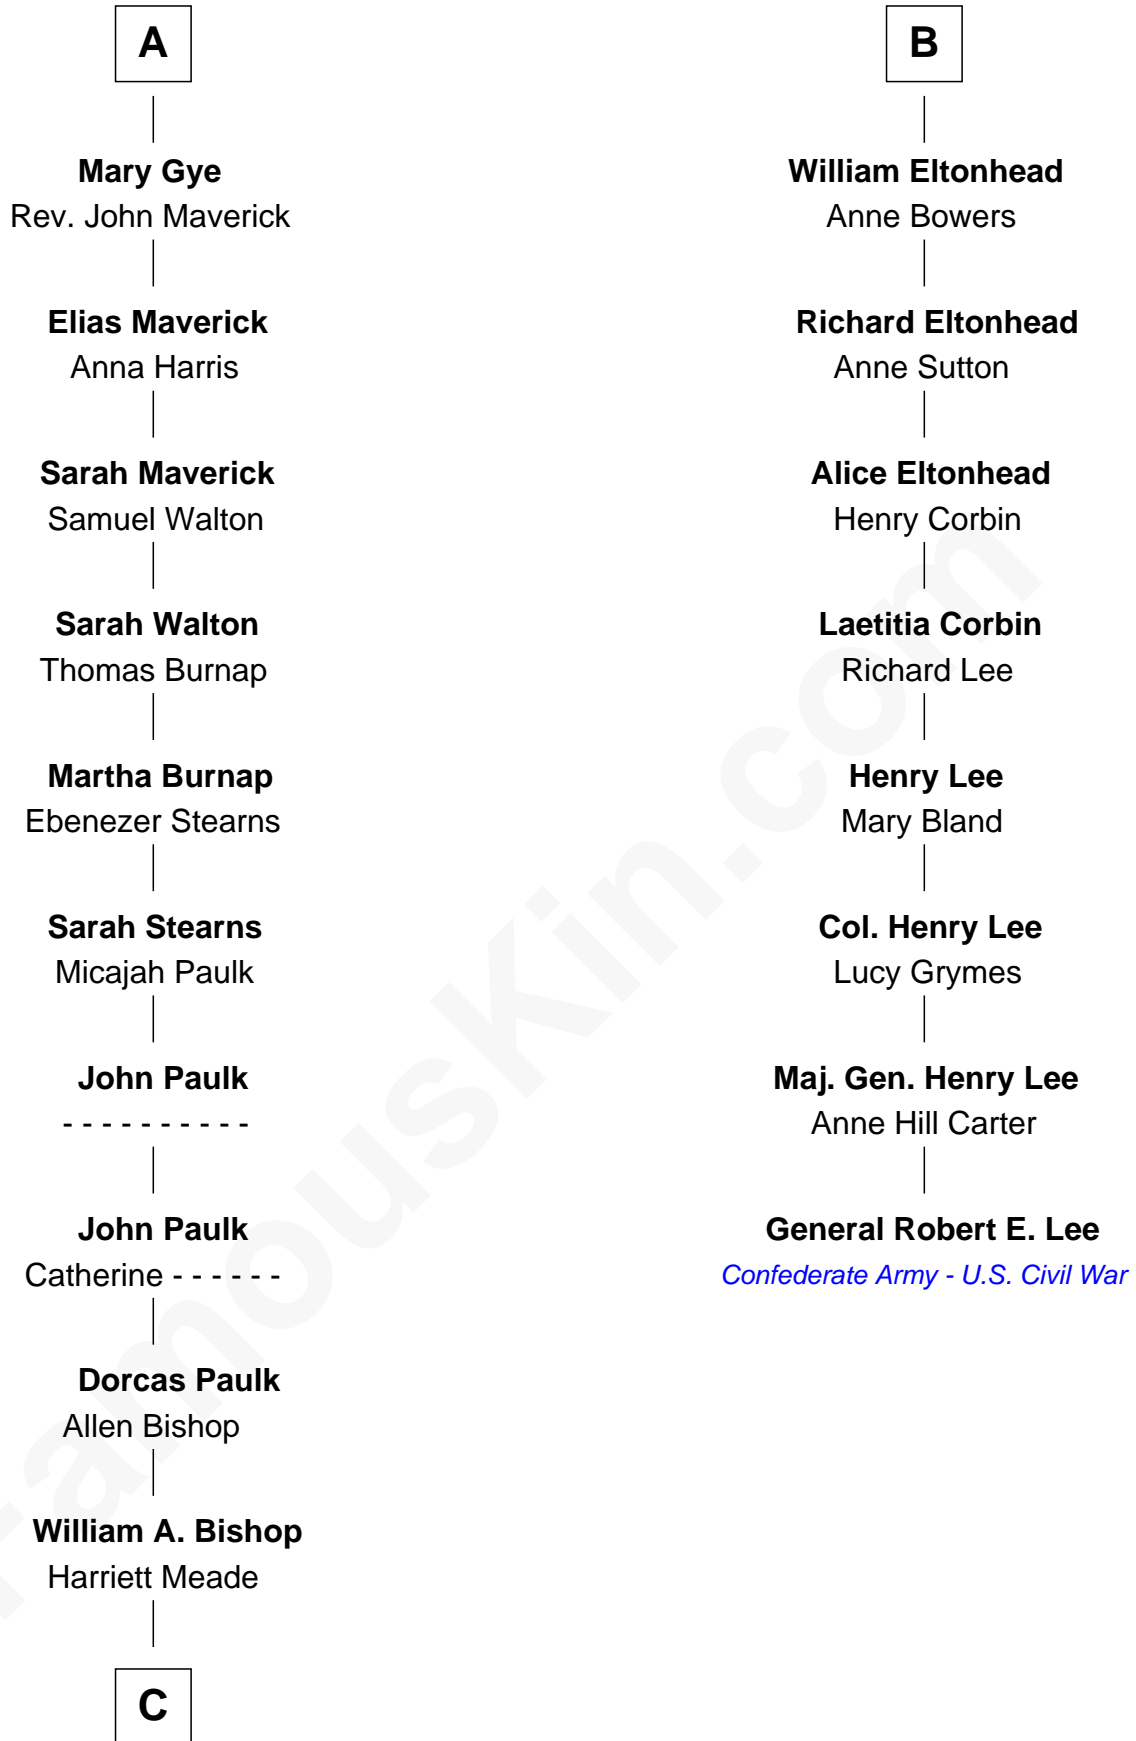

FamousKin.com

Relationship Chart of

Michael Strahan

NFL Player and TV Personality

14th cousin 6 times removed of

General Robert E. Lee

Confederate Army - U.S. Civil War

C

—
Creola Mead
Jado D. Traylor

—
James Curtis Traylor
Caroline McCarter

—
Louise Traylor
Gene Willie Strahan

—
Michael Strahan
NFL Player and TV Personality

FamousKin.com