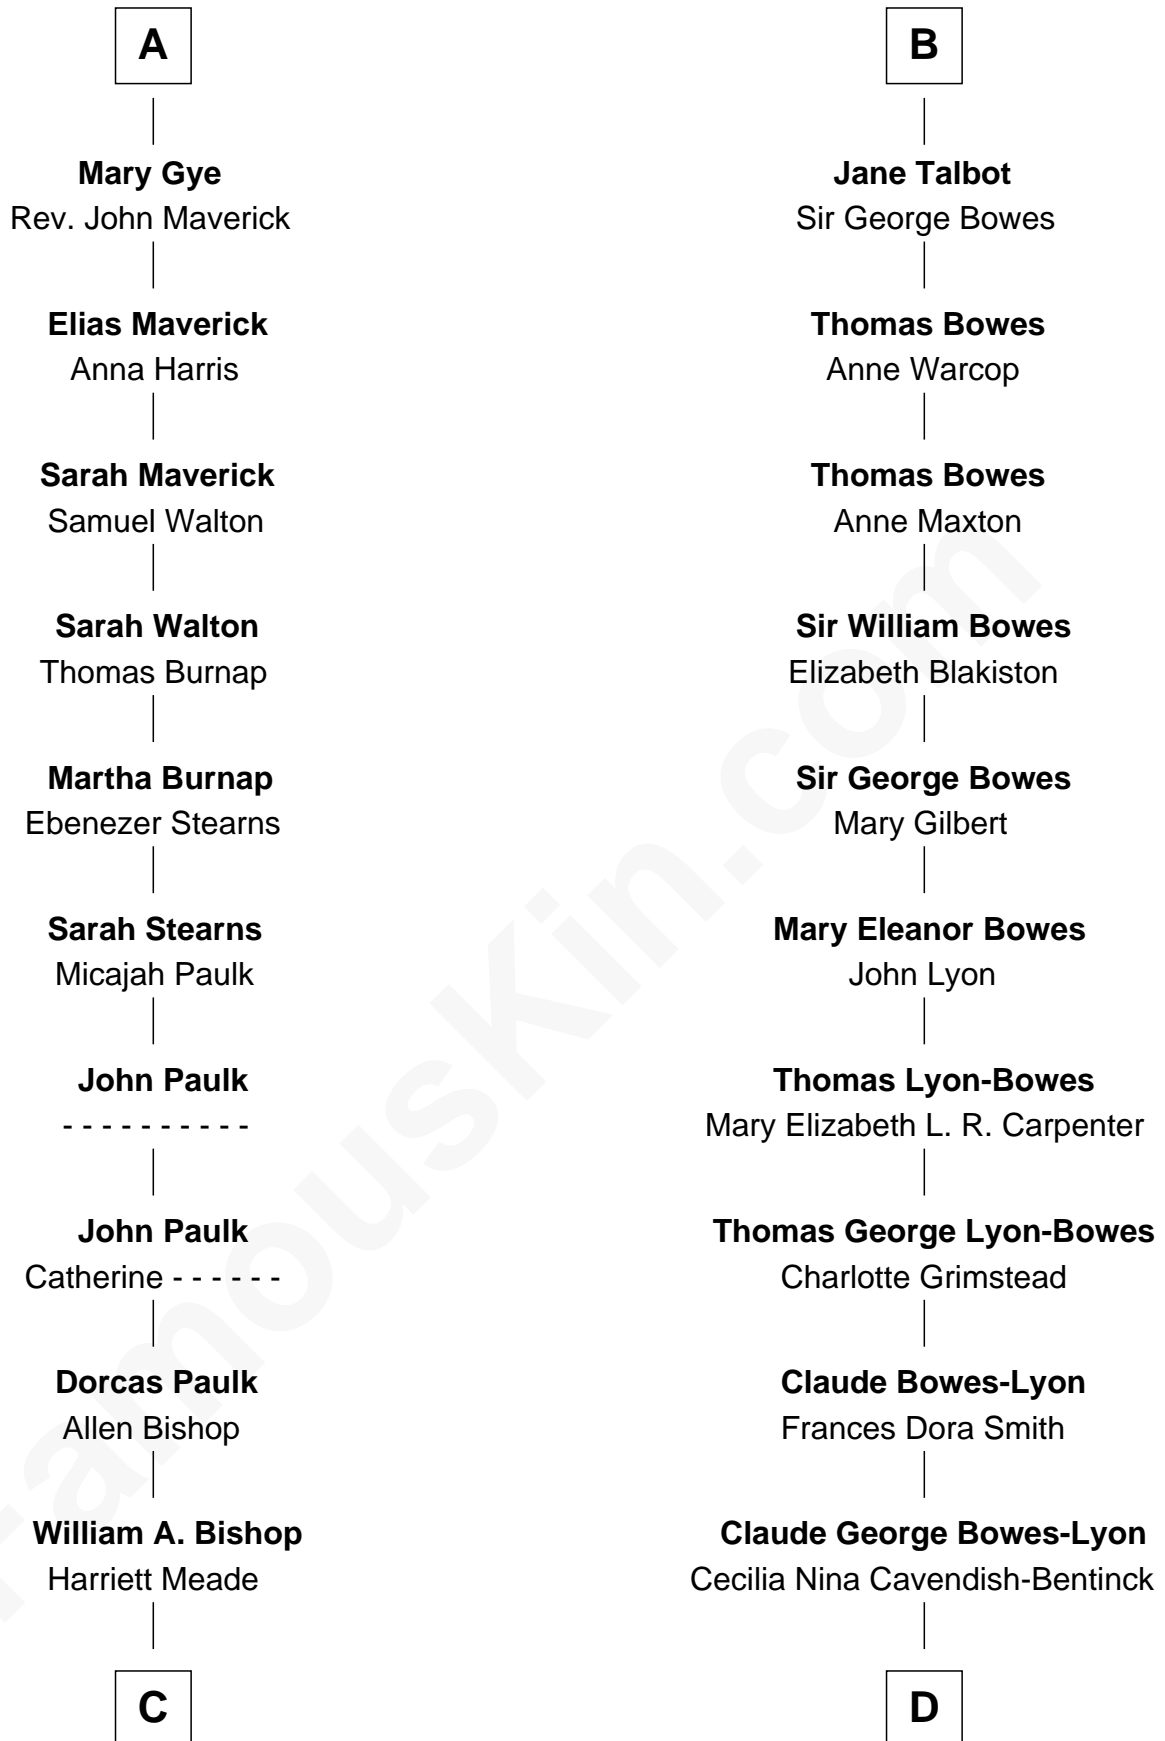

FamousKin.com Relationship Chart of

Michael Strahan

NFL Player and TV Personality

19th cousin 1 time removed of

King Charles III

King of the United Kingdom

Richard Fitzalan
Eleanor Plantagenet

C

Creola Mead
Jado D. Traylor

James Curtis Traylor
Caroline McCarter

Louise Traylor
Gene Willie Strahan

Michael Strahan
NFL Player and TV Personality

D

Elizabeth Bowes-Lyon
George VI, King of the United Kingdom

Elizabeth II, Queen of the United Kingdom
Prince Philip of Edinburgh

King Charles III
King of the United Kingdom

FamousKin.com