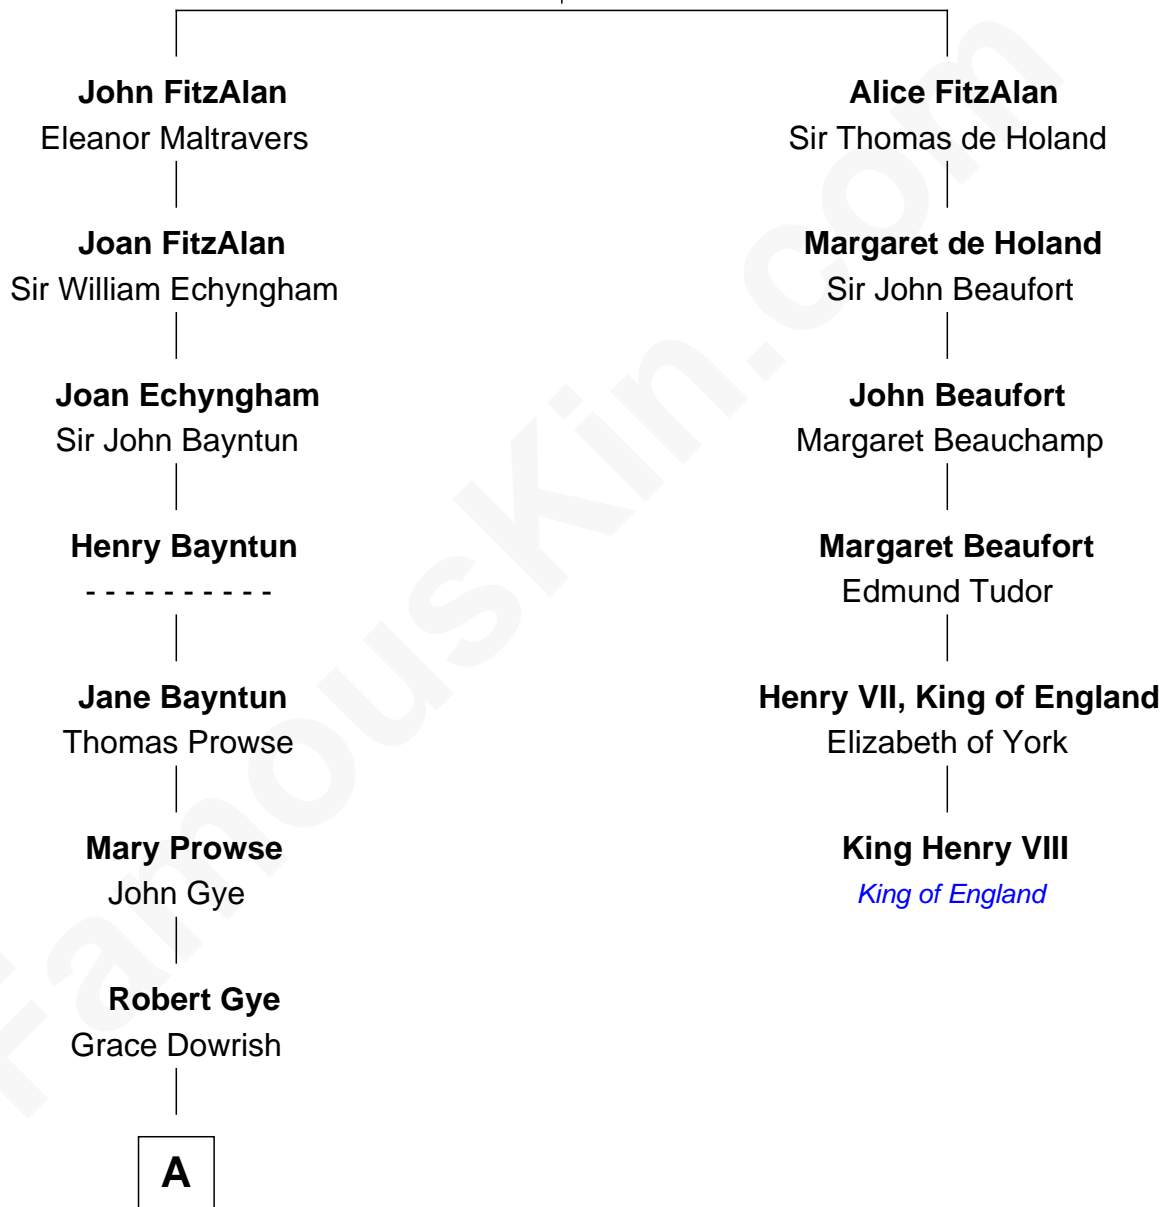

FamousKin.com Relationship Chart of

Michael Strahan

NFL Player and TV Personality

5th cousin 15 times removed of

King Henry VIII

King of England

Richard FitzAlan
Eleanor Plantagenet

B

—
Creola Mead
Jado D. Traylor

—
James Curtis Traylor
Caroline McCarter

—
Louise Traylor
Gene Willie Strahan

—
Michael Strahan
NFL Player and TV Personality

FamousKin.com