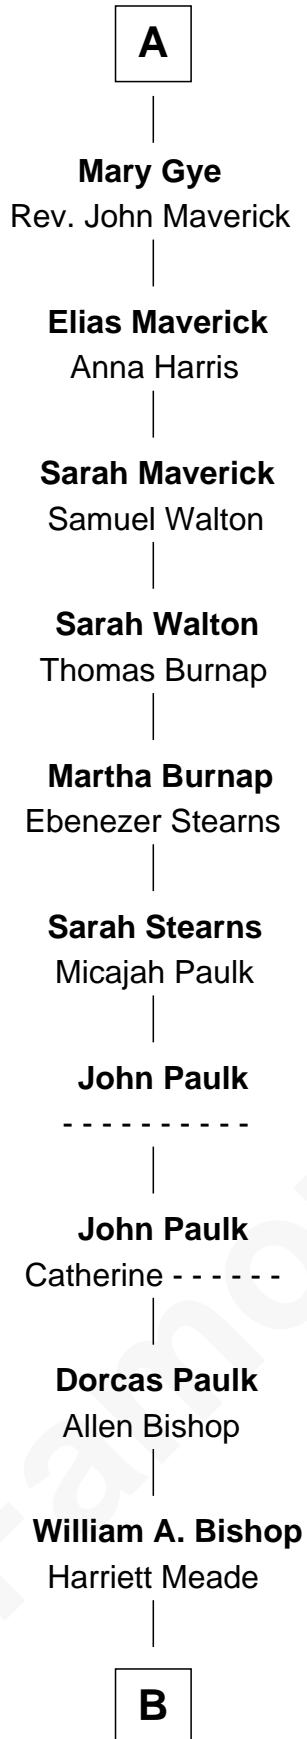

FamousKin.com Relationship Chart of

Michael Strahan

NFL Player and TV Personality

5th cousin 15 times removed of

King Henry VIII

King of England

Richard FitzAlan
Eleanor Plantagenet

B

—
Creola Mead
Jado D. Traylor

—
James Curtis Traylor
Caroline McCarter

—
Louise Traylor
Gene Willie Strahan

—
Michael Strahan
NFL Player and TV Personality

FamousKin.com