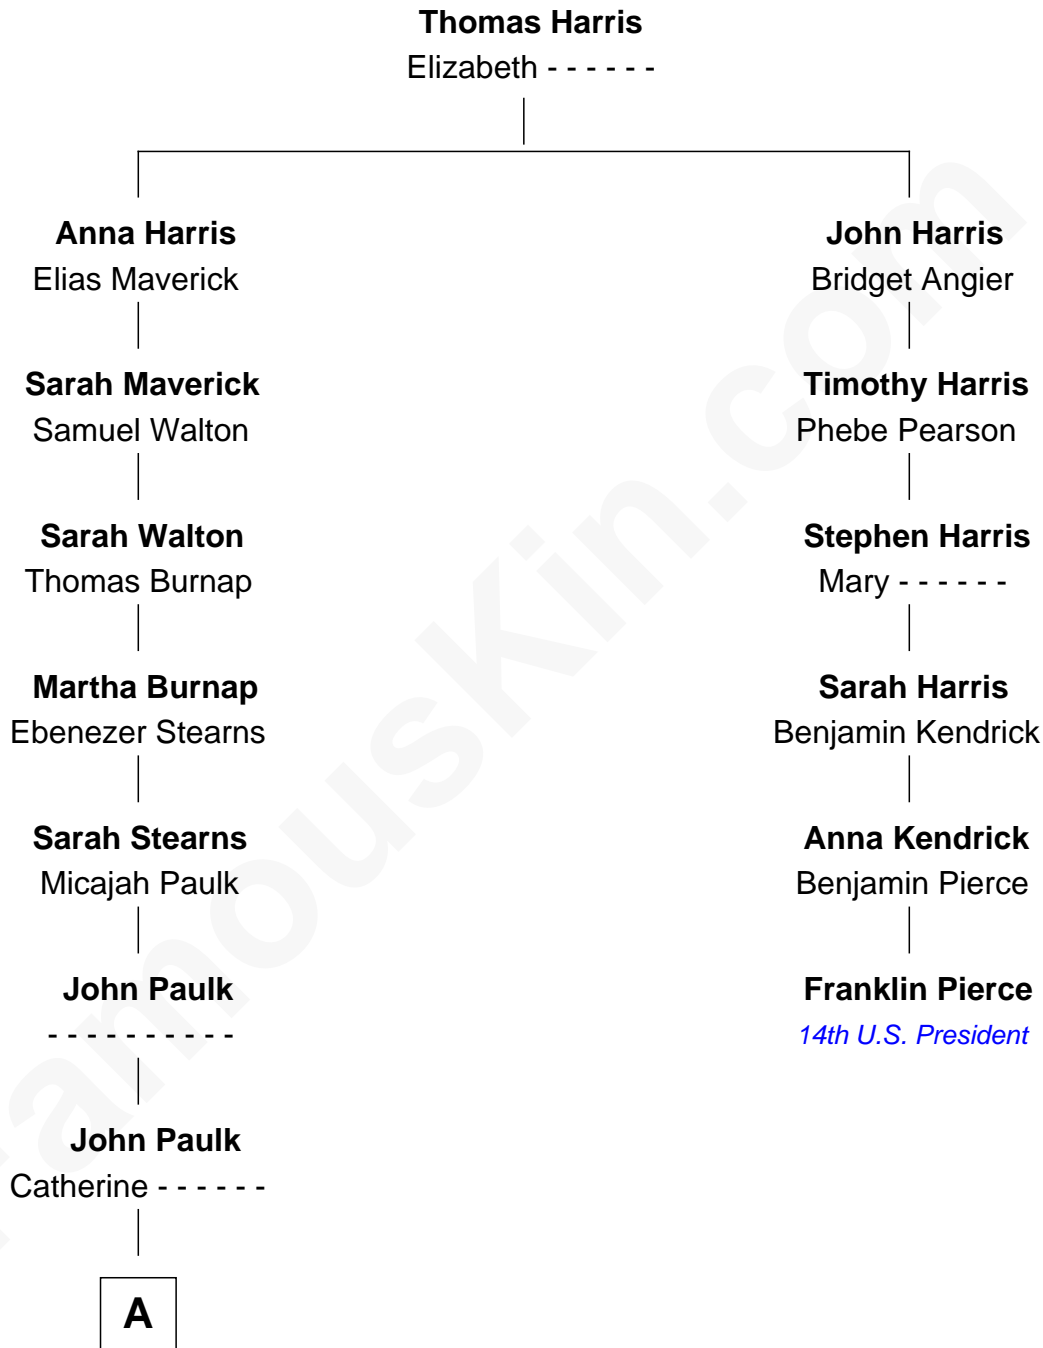

# FamousKin.com Relationship Chart of

**Michael Strahan**

*NFL Player and TV Personality*

5th cousin 7 times removed of

**Franklin Pierce**

*14th U.S. President*

**A**

—  
**Dorcas Paulk**

Allen Bishop

—  
**William A. Bishop**

Harriett Meade

—  
**Creola Mead**

Jado D. Traylor

—  
**James Curtis Traylor**

Caroline McCarter

—  
**Louise Traylor**

Gene Willie Strahan

—  
**Michael Strahan**

*NFL Player and TV Personality*