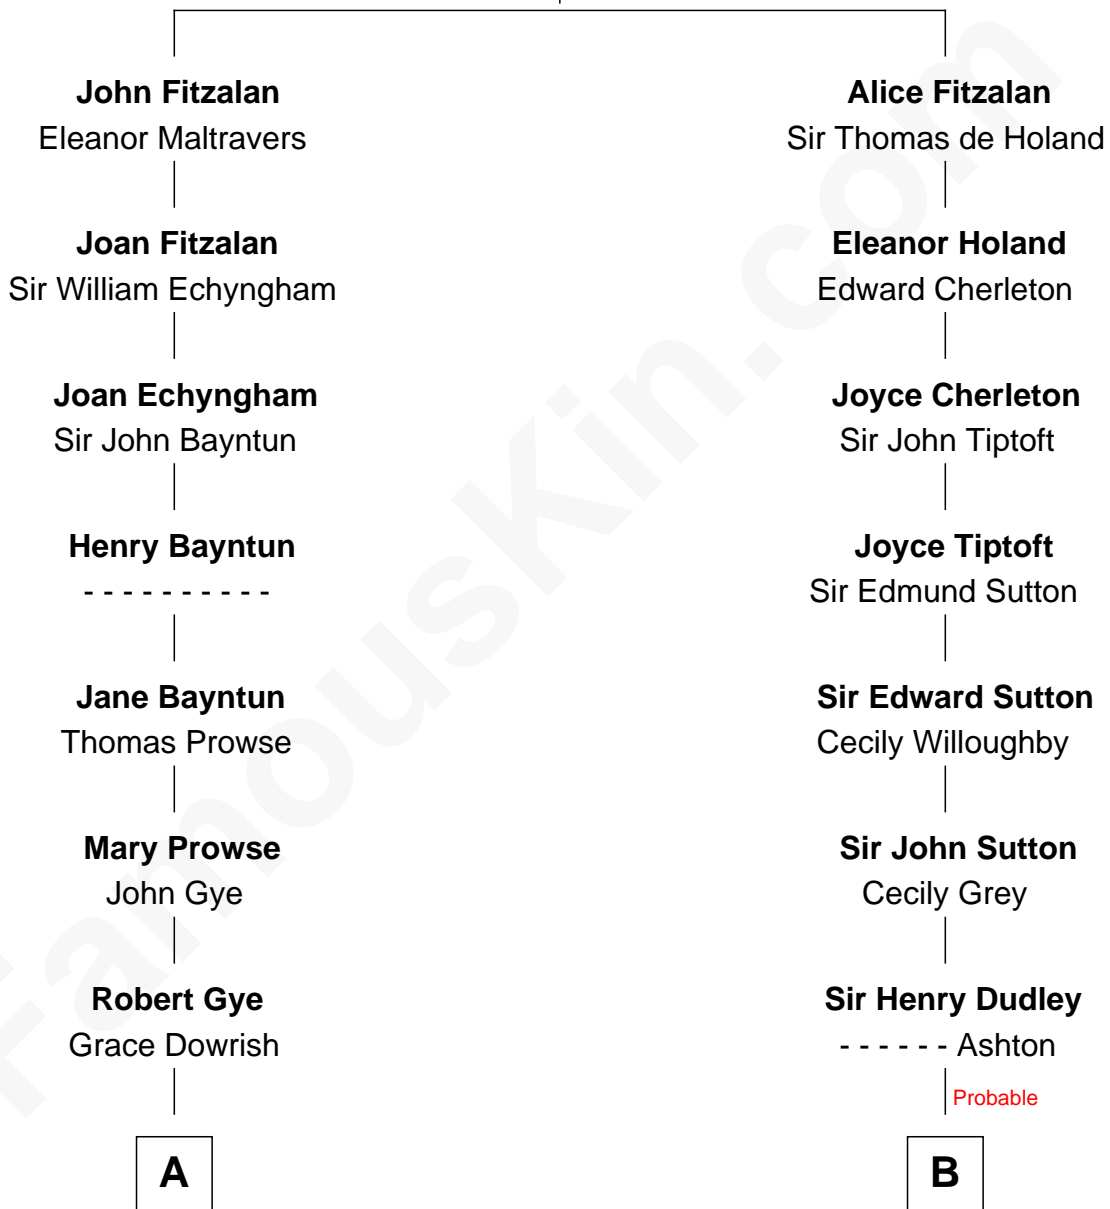

FamousKin.com

Relationship Chart of

Michael Strahan

NFL Player and TV Personality

17th cousin 3 times removed of

Dr. H. H. Holmes

Serial Killer aka "Devil in the White City"

Richard Fitzalan
Eleanor Plantagenet

C

—
Creola Mead
Jado D. Traylor

—
James Curtis Traylor
Caroline McCarter

—
Louise Traylor
Gene Willie Strahan

—
Michael Strahan
NFL Player and TV Personality

FamousKin.com