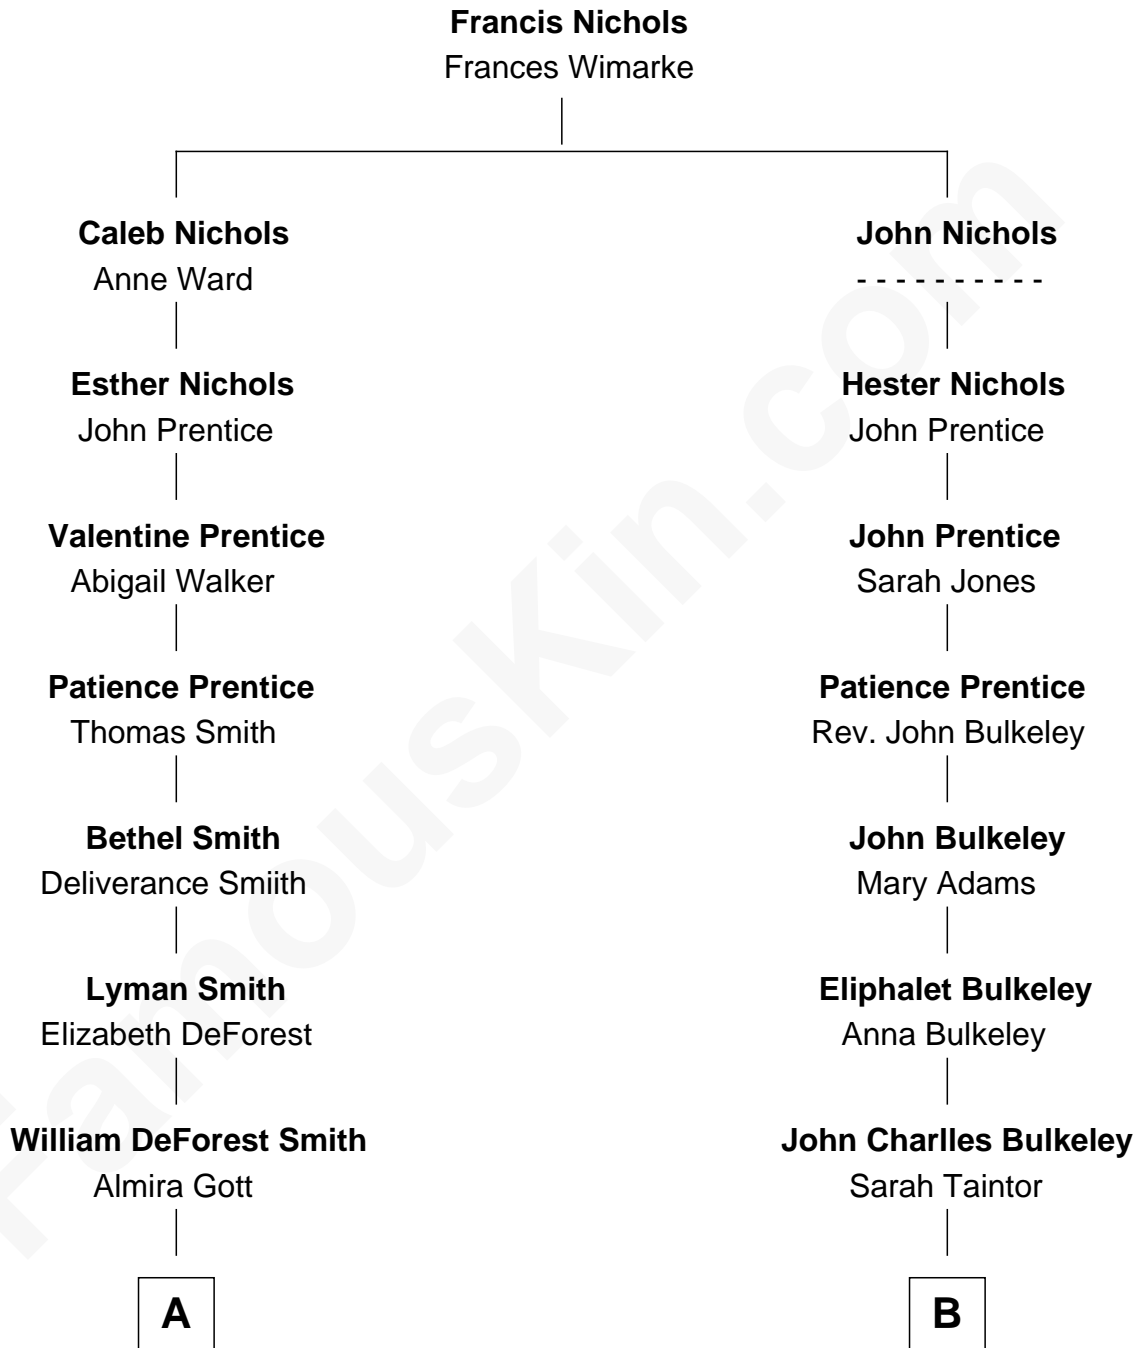

**FamousKin.com**  
**Relationship Chart of**  
**Charles Warren Fairbanks**  
*26th U.S. Vice-President*

**8th cousin of**  
**Morgan Bulkeley**  
*54th Governor of Connecticut*

**A**

**Mary Adelaide Smith**  
Loriston Monroe Fairbanks

**Charles Warren Fairbanks**  
*26th U.S. Vice-President*

**B**

**Eliphalet Adams Bulkeley**  
Lydia Smith Morgan

**Morgan Bulkeley**  
*54th Governor of Connecticut*

FamousKin.com