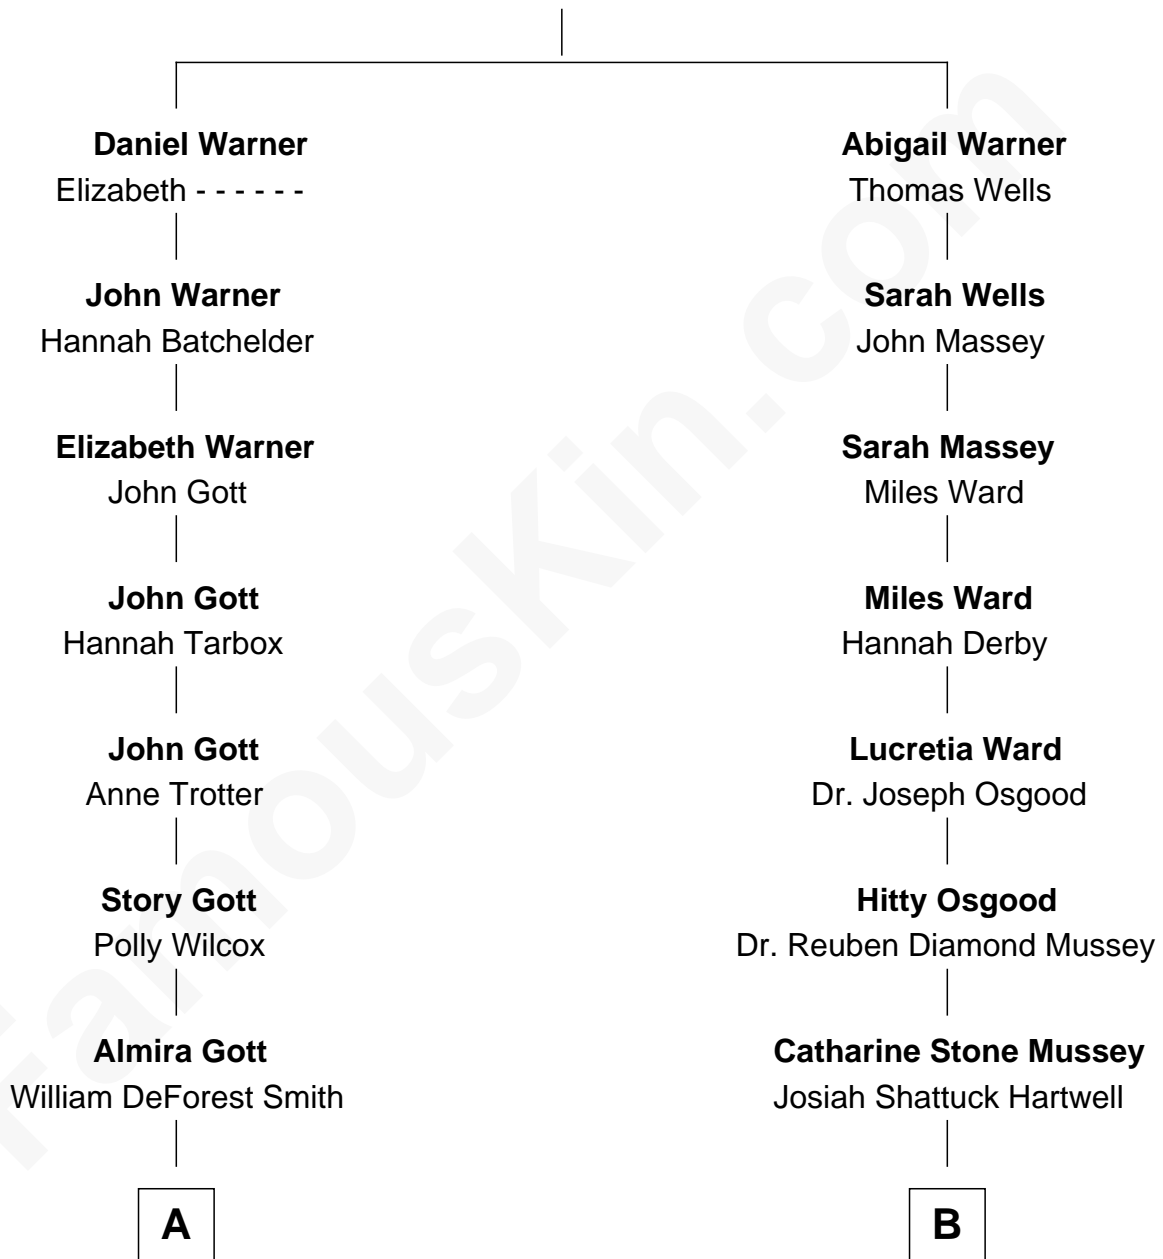

**FamousKin.com**  
**Relationship Chart of**  
**Charles Warren Fairbanks**  
*26th U.S. Vice-President*

8th cousin 3 times removed of

**Charlie Day**  
*TV and Movie Actor*

**William Warner**

**A**

**Mary Adelaide Smith**  
Loriston Monroe Fairbanks

**Charles Warren Fairbanks**  
*26th U.S. Vice-President*

**B**

**Katharine Mussey Hartwell**  
Rev. John Ladd Sewall

**Katharine Mussey Sewall**  
Roswell Mears Austin

**Katharine Hartwell Austin**  
Dr. Lawton Parker Greenman Peckham

**Mary Adelaide Peckham**  
Thomas Charles Day

**Charlie Day**  
*TV and Movie Actor*