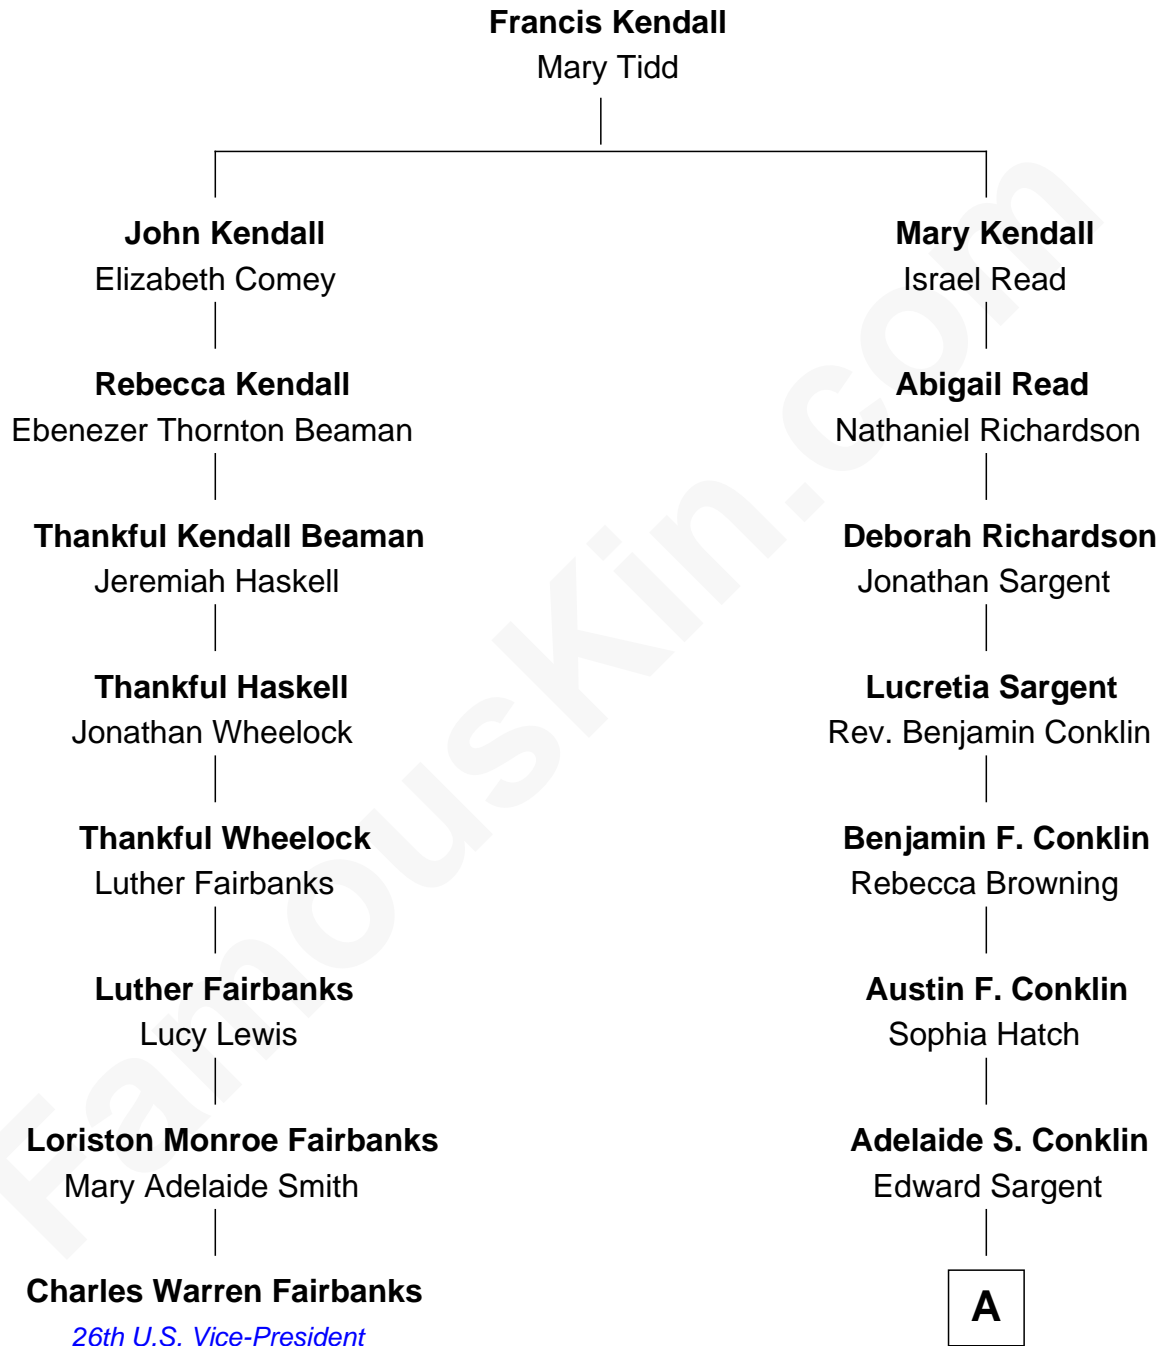

FamousKin.com
Relationship Chart of
Charles Warren Fairbanks
26th U.S. Vice-President

7th cousin 4 times removed of
Ben Jealous
President and CEO of NAACP

A

|
Harry Edward Sargent

Annie Laura Trask

|
Evelyn Sargent

Lionel Frederick Jealous

|
Dr. Sargent Jealous

Annette Smith

|
Frederick Smith Jealous

Ann Frederica Todd

|
Ben Jealous

President and CEO of NAACP