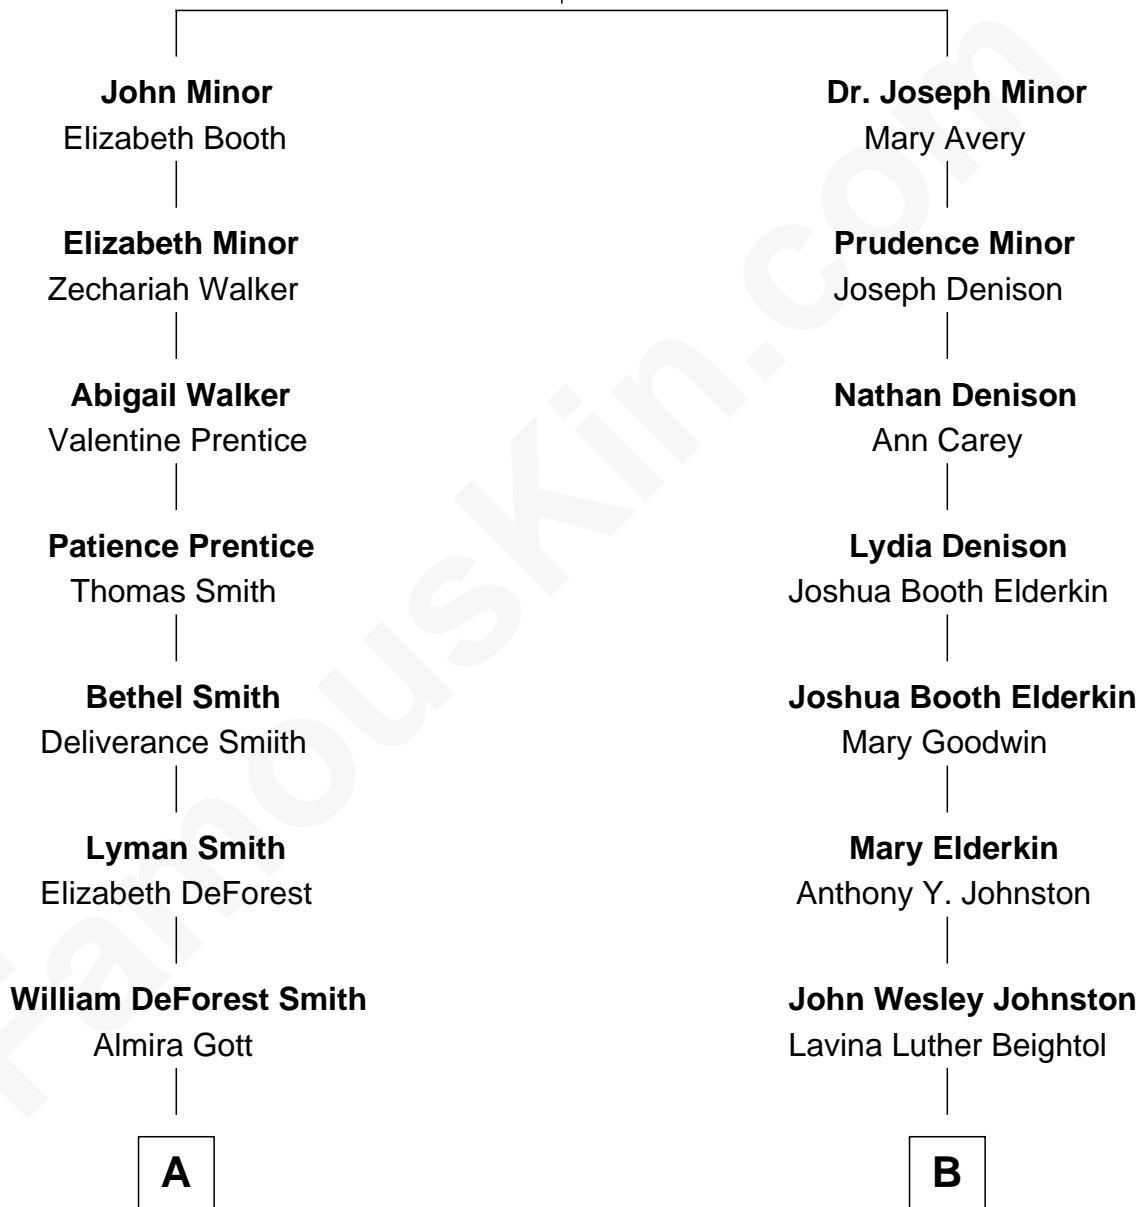

**FamousKin.com**  
**Relationship Chart of**  
**Charles Warren Fairbanks**  
*26th U.S. Vice-President*

8th cousin 2 times removed of

**Dr. Peggy Whitson**  
*NASA and Axiom Space Astronaut*

**Thomas Minor**  
 Grace Palmer

**A**

**Mary Adelaide Smith**  
Loriston Monroe Fairbanks

**Charles Warren Fairbanks**  
*26th U.S. Vice-President*

**B**

**Charles Wesley Johnston**  
Mabel Anna Garland

**Wanda Pauline Johnston**  
Christien O. Walters

**Beth Avalee Walters**  
Earl Keith Whitson

**Dr. Peggy Whitson**  
*NASA and Axiom Space Astronaut*