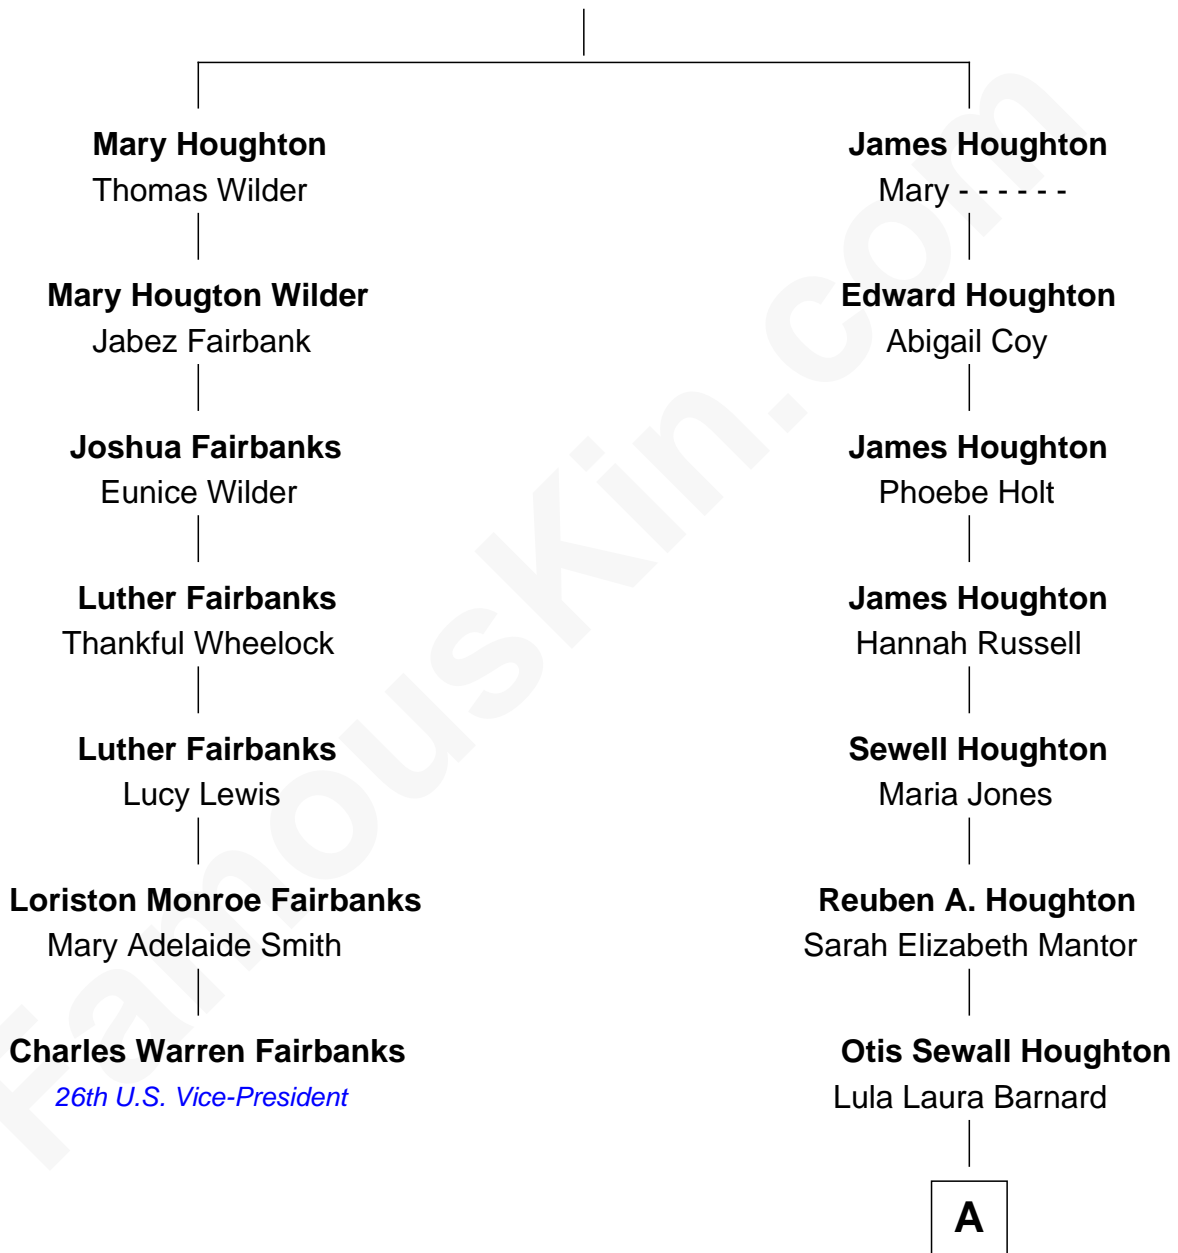

FamousKin.com
Relationship Chart of
Charles Warren Fairbanks
26th U.S. Vice-President

6th cousin 4 times removed of

Kim Kardashian
TV Personality

Ralph Houghton
 Jane Stowe

A

True Otis Houghton

Mary Lee Pickens

Robert True Houghton

Mary Gordon Campbell

Kristen Mary Houghton

Robert George Kardashian

Kim Kardashian

TV Personality