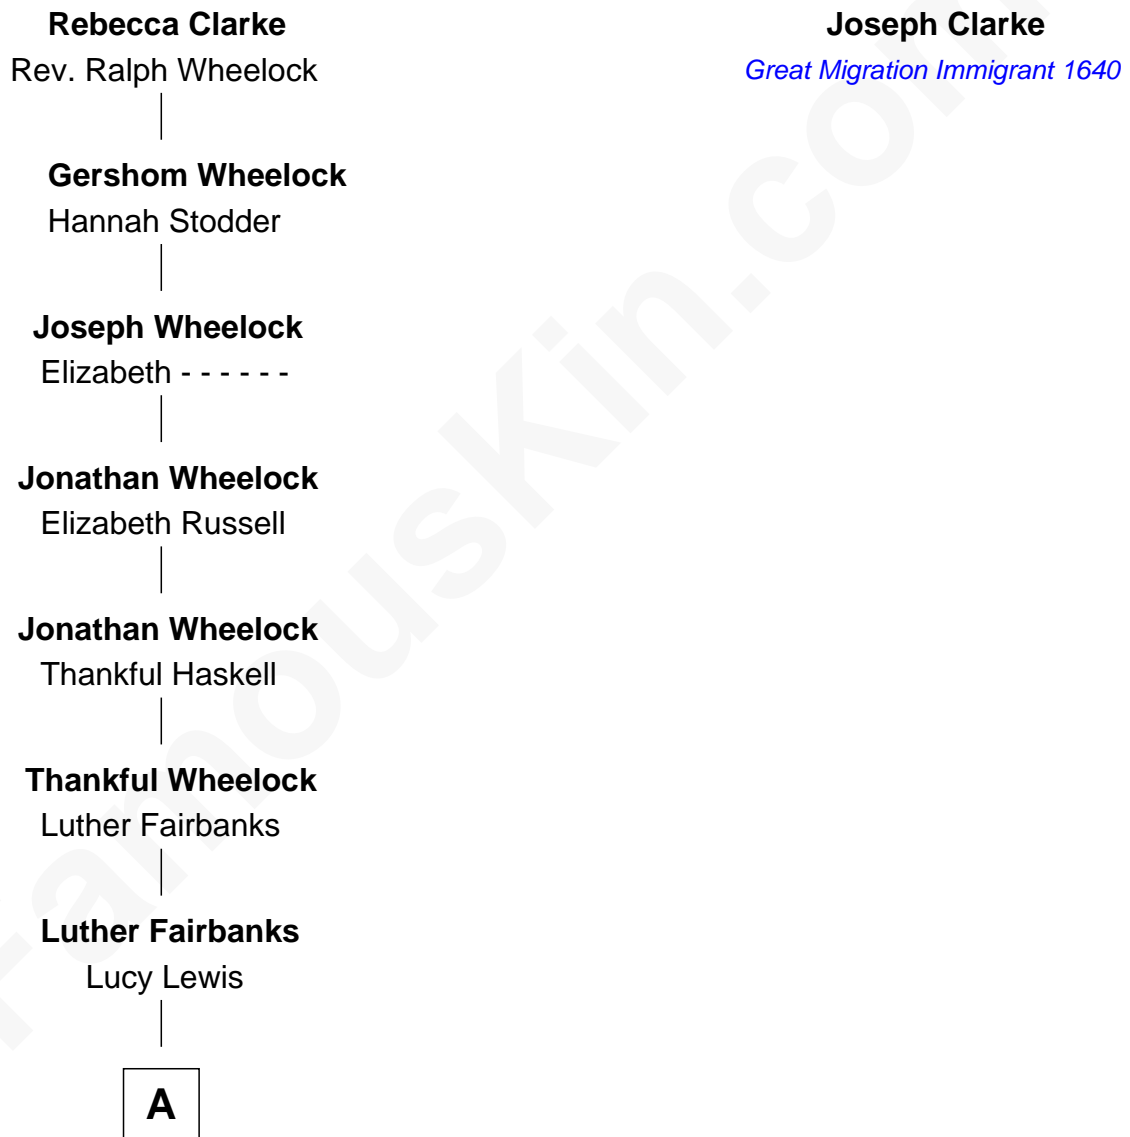

**FamousKin.com**  
**Relationship Chart of**  
**Charles Warren Fairbanks**

*26th U.S. Vice-President*

**6th great-grandnephew of**

**Joseph Clarke**

*(c1613 - 1683/4) Great Migration Immigrant 1640*

**Thomas Clarke**

Mary Canne

A

|  
**Loriston Monroe Fairbanks**

Mary Adelaide Smith

|  
**Charles Warren Fairbanks**

*26th U.S. Vice-President*

FamousKin.com