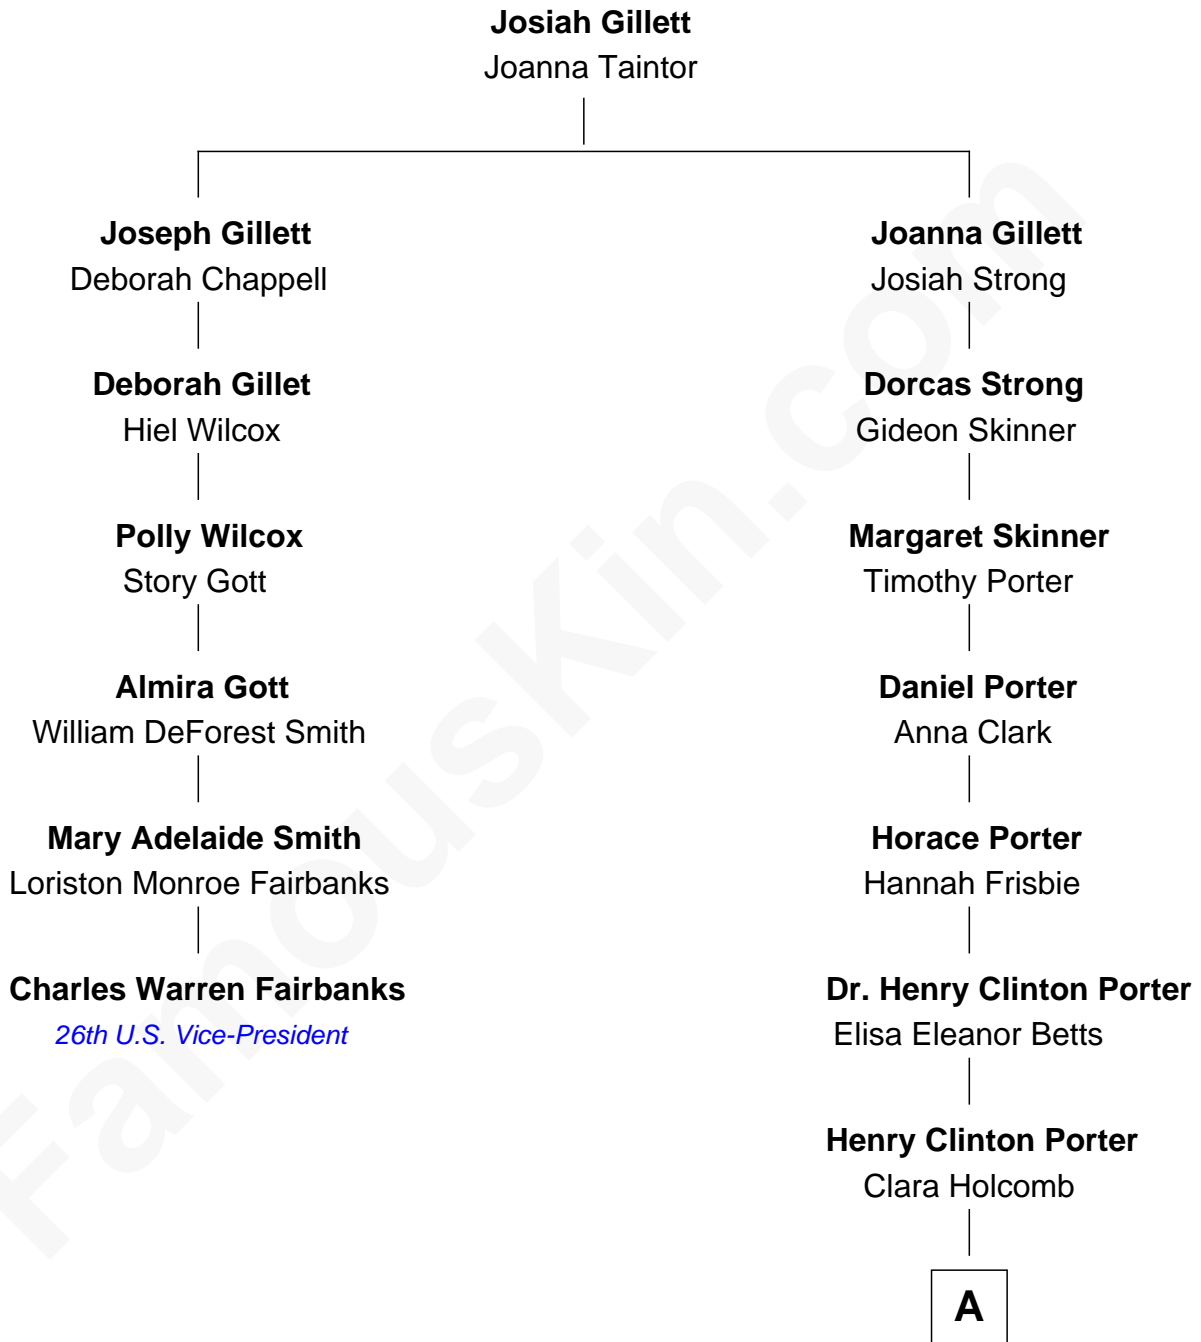

**FamousKin.com**  
**Relationship Chart of**  
**Charles Warren Fairbanks**  
*26th U.S. Vice-President*

**5th cousin 5 times removed of**  
**Boris Johnson**  
*Prime Minister of the United Kingdom*

**A**

—  
**Helen Tracy Porter**

Elias Avery Lowe

—  
**Frances Beatrice Lowe**

Sir James Edmund Sanford Fawcett

—  
**Charlotte Offlow Fawcett**

Stanley Patrick Johnson

—  
**Boris Johnson**

*Prime Minister of the United Kingdom*