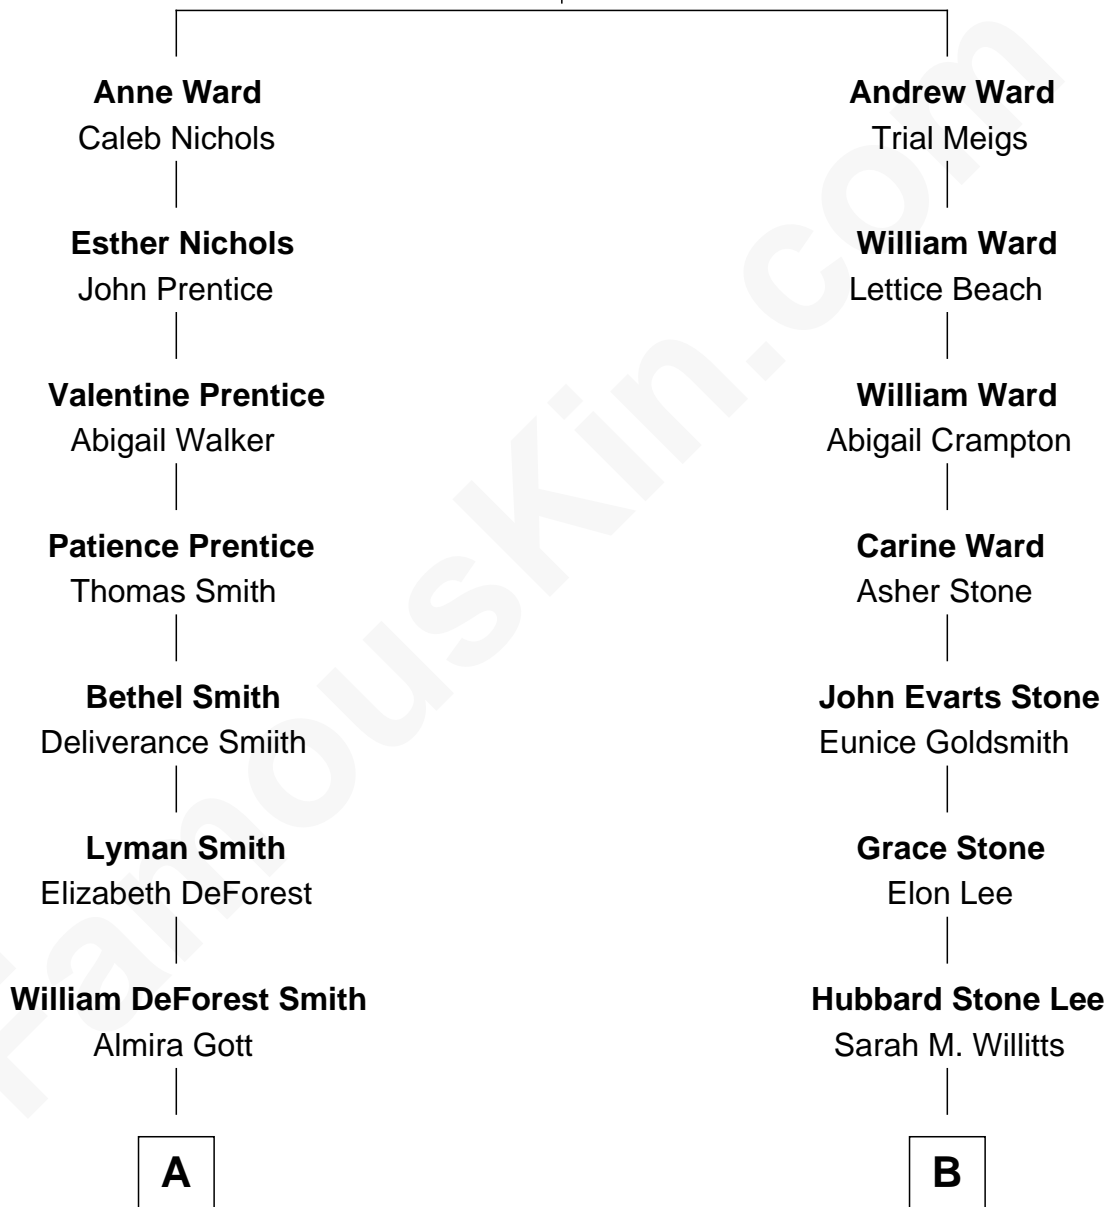

FamousKin.com
Relationship Chart of
Charles Warren Fairbanks
26th U.S. Vice-President

8th cousin 2 times removed of
Brewster H. Shaw
NASA Astronaut

Andrew Ward
 Hester Sherman

A

Mary Adelaide Smith
Loriston Monroe Fairbanks

Charles Warren Fairbanks
26th U.S. Vice-President

B

Frederick C. Lee
Mary E. Alwood

Harry Pearl Lee
Lucy G. McNutt

Leone Marguerite Lee
Brewster Hopkinson Shaw

Brewster H. Shaw
NASA Astronaut

FamousKin.com